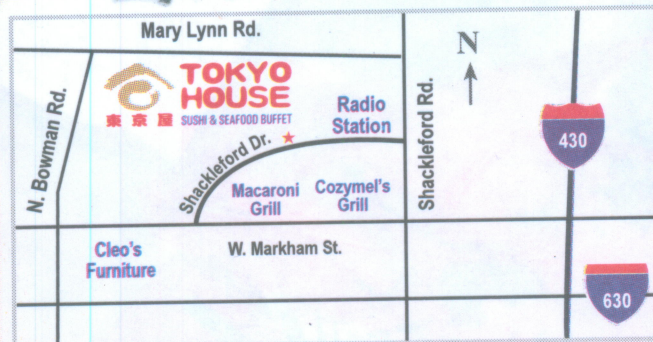

Dinner Buffet Hours

Sun - Thu 5 pm to 9 pm

Fri - Sat 5 pm to 10 pm

501-219-4286

www.TokyoHouseLR.com