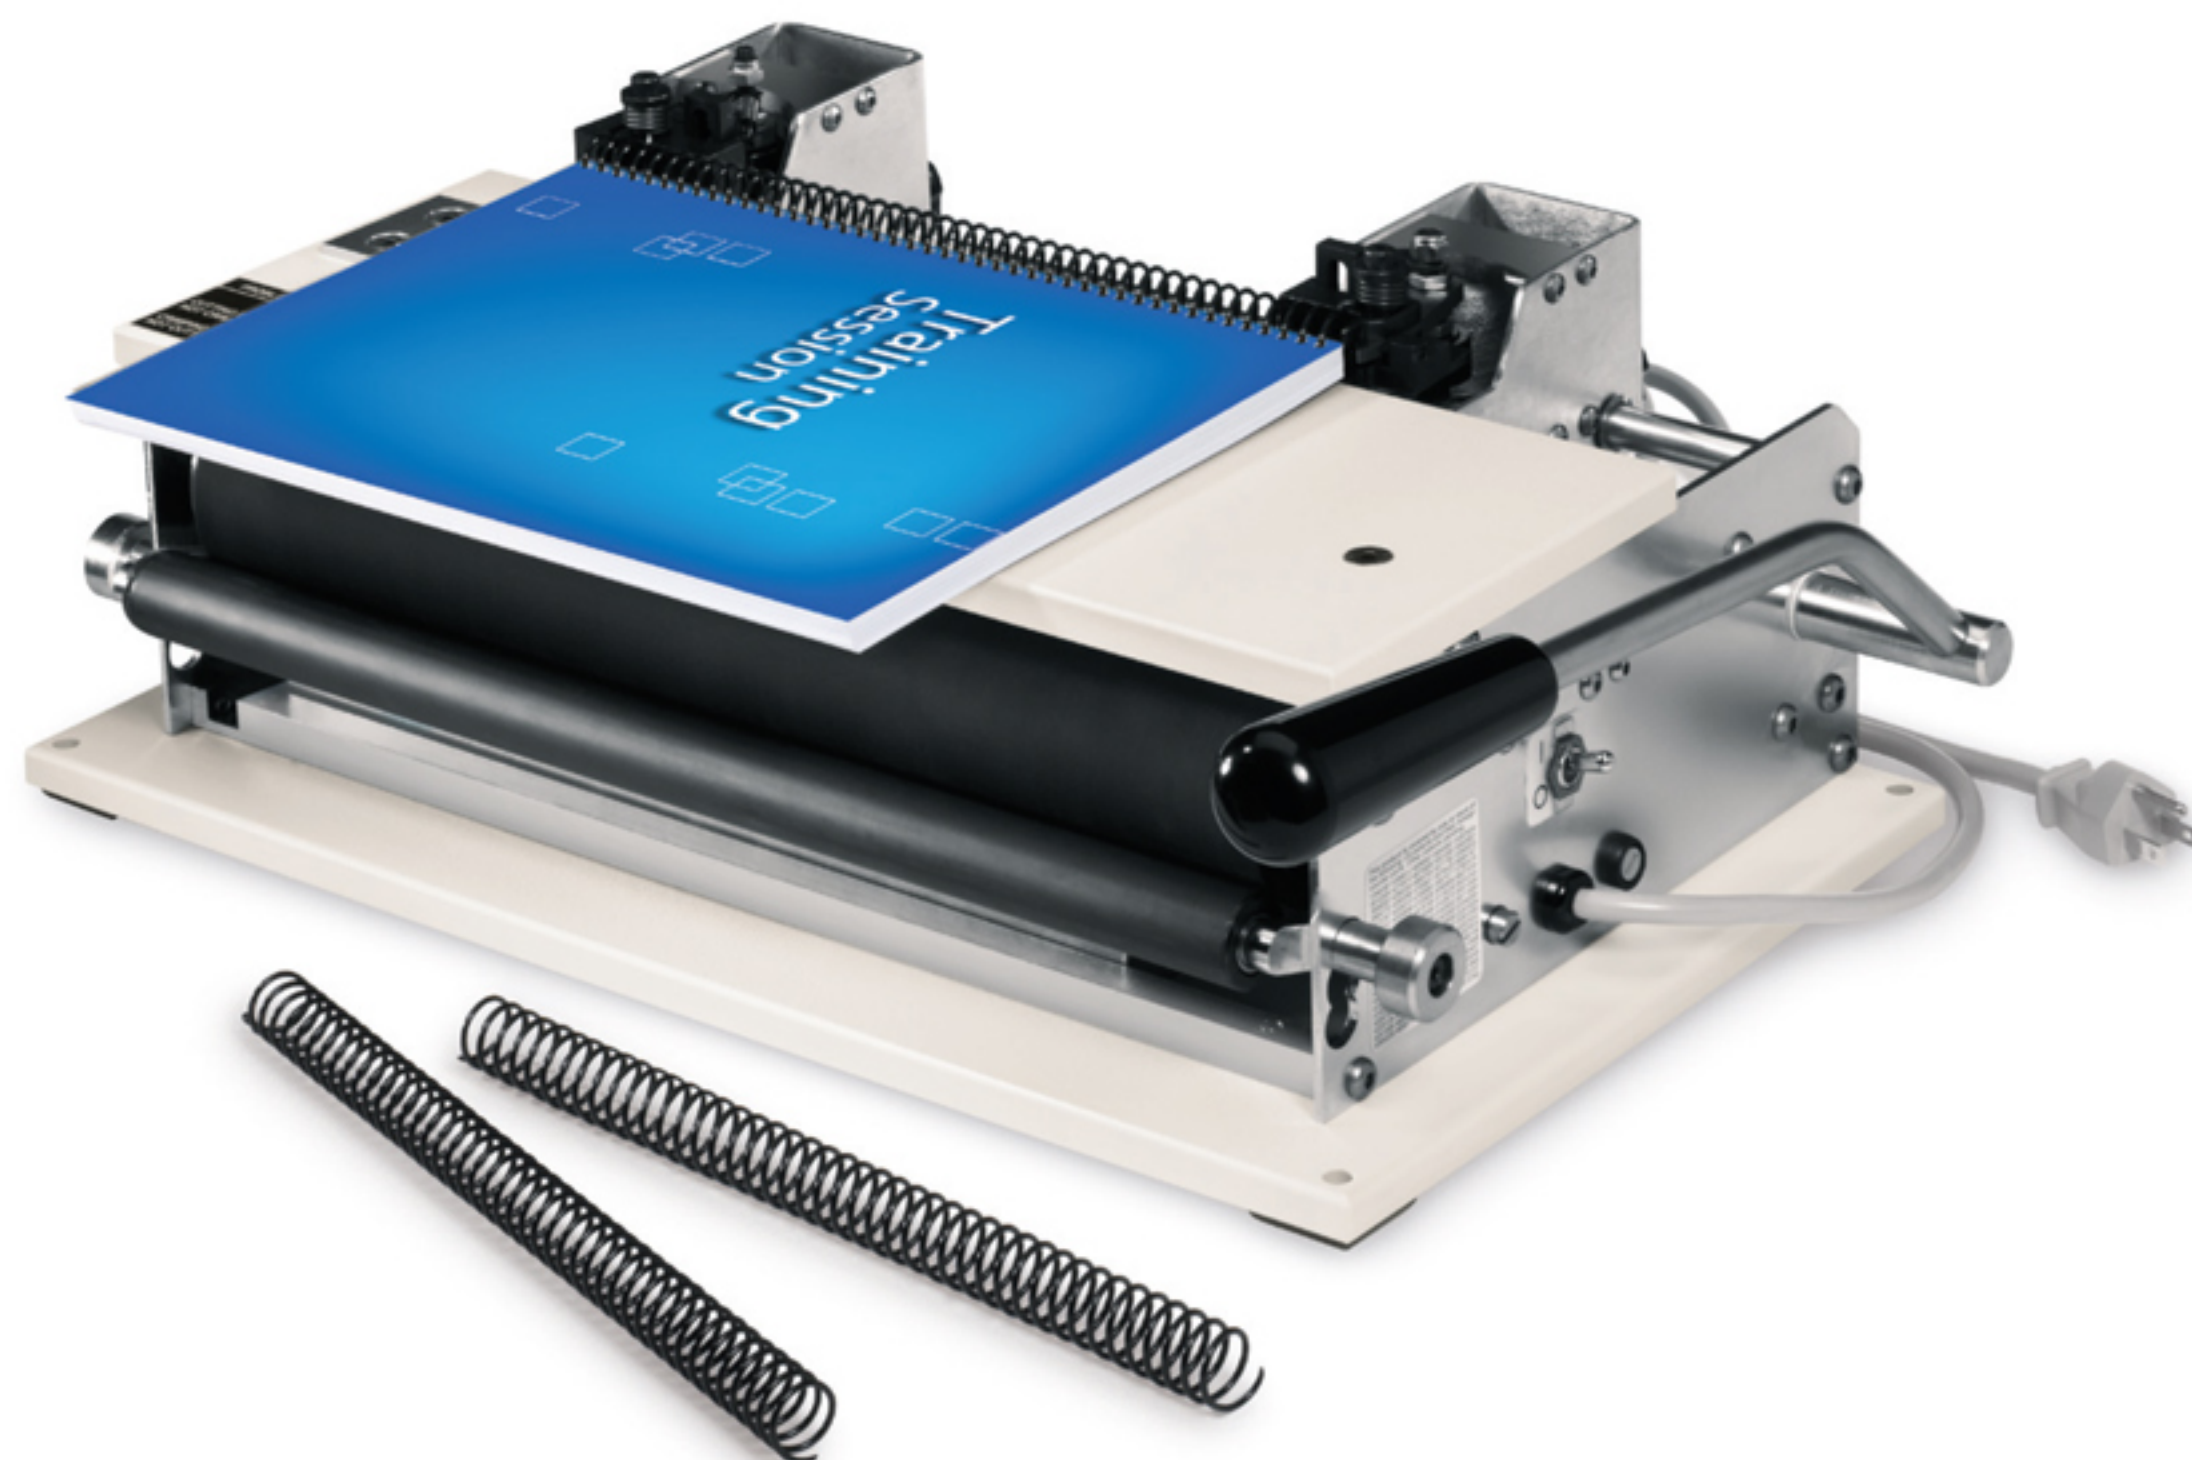

CI12 Electric ColorCoil® inserter

Effortless wire insertion

This electric finisher makes it simple to turn out perfect Color Coil® presentations in record time. A unique, adjustable dual-roller system quickly threads the coil through punched documents. Built-in dual crimper cuts and crimps both ends in one step.

Color Coil spines

Color Coil adds energy to your reports and proposals, and demands attention. This spine always keeps its shape with bounce-back flexibility. It lets pages lie flat with 360° rotation for convenient note taking and photocopying. And, it permanently binds, so you can be sure documents stay organized.

Features and benefits

- Multiple spine-size settings for faster operation
- Adjustable cutting and crimping for secure results
- Ergonomic lever ensures smooth and easy crimping
- Bind documents up to 12"

CI12 Electric ColorCoil® inserter

CI12 Specifications

Item number	323000000
Binding capacity	Up to 1¼" or 265 sheets
Maximum binding length	3" - 12"
Machine weight	50 lbs
Dimensions	18¾" x 6½" x 11½"
Power requirements	115 VAC, 60 Hz, 3.5 A
Safety	UL Approved