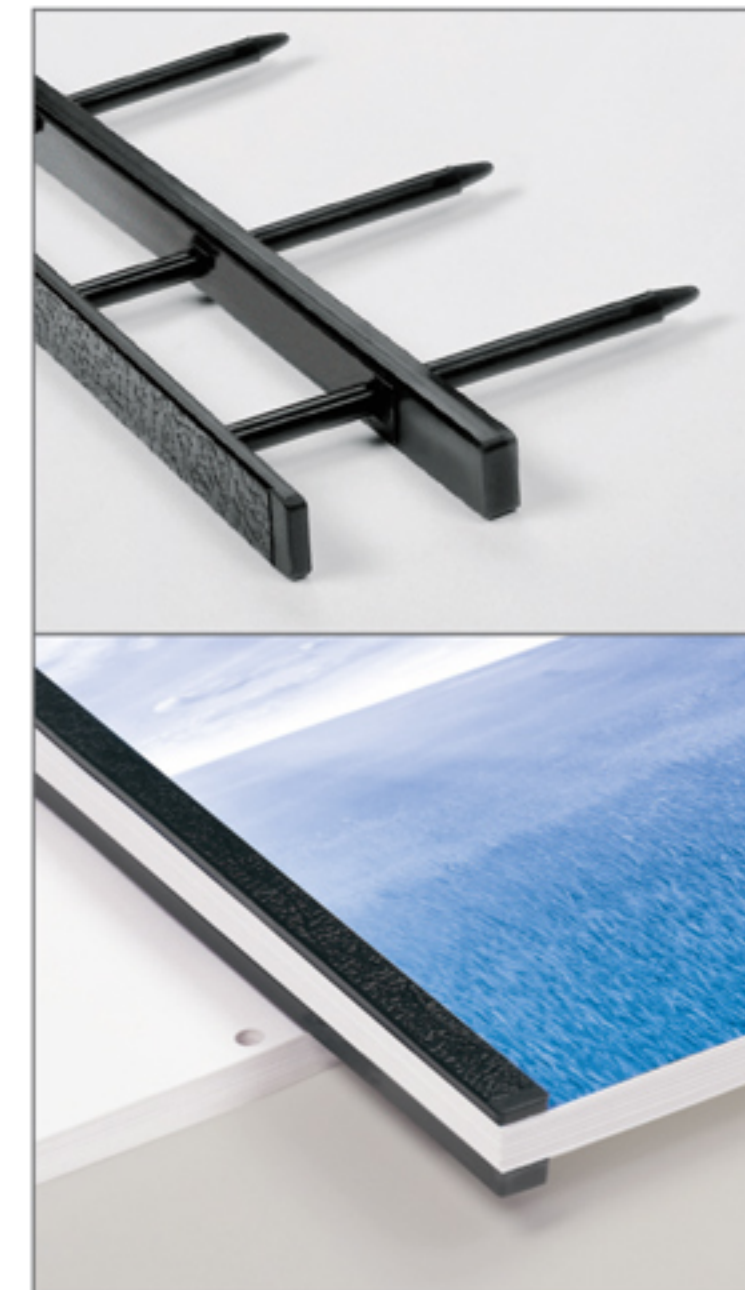

System Three Electric VeloBind®/SureBind® punch and finisher

System Three Bind Specifications

Item number	9707102 - VeloBind®	9707103 - SureBind®
Punching capacity	25 sheets per lift based on 20 lb. bond	25 sheets per lift based on 20 lb. bond
Maximum binding length	14"	14"
Binding capacity	Up to 3" or 750 sheets	Up to 3" or 750 sheets
Binding cycle speed	Documents 1" or less: 8 sec./cycle Documents over 1": 10-18 sec./cycle	Documents 1" or less: 8 sec./cycle Documents over 1": 10-18 sec./cycle
Machine weight	89 lbs.	89 lbs.
Dimensions (W x H x D)	22.5" x 13.5" x 13.5" x 18"	22.5" x 13.5" x 13.5" x 18"
Power requirements	120 VAC, 60 Hz, 8.5 A	120 VAC, 60 Hz, 8.5 A
Safety	and safety standard certified	and safety standard certified

Specifications are subject to change without notification.

VeloBind spines

Available colors

Available sizes	Pin count	Spine Lengths	Sheet capacity*
1"	11	8 1/2", 11" or 14"	250
2"	11	8 1/2" or 11"	500
3"	11	8 1/2" or 11"	750

*Sheet capacity is based on 20lb. bond paper.

SureBind spines

These spines are compatible with the CombBind® hole pattern

Available colors

Available sizes	Pin count	Spine Lengths	Sheet capacity*
1"	10	8 1/2" or 11"	250
2"	10	8 1/2" or 11"	500
3"	10	8 1/2" or 11"	750

*Sheet capacity is based on 20lb. bond paper.

Applications

- Presentations
- Legal documents
- Reports
- Notebooks
- Product catalogs
- Student handbooks
- Guides
- Case studies