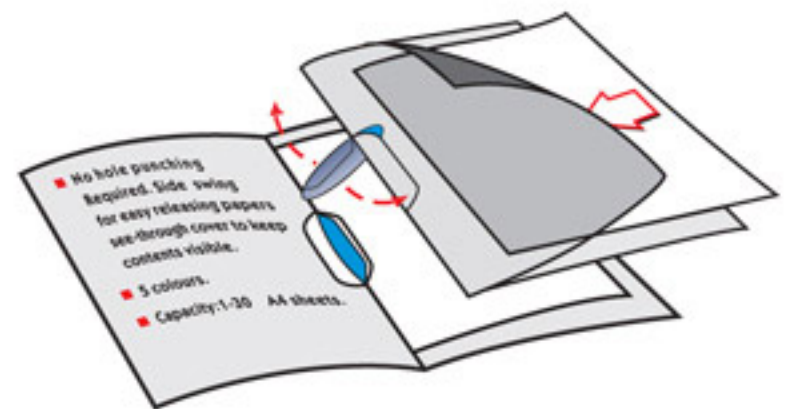

2D vein swing lock report file

Item no	Capacity	Size	Packing/vol.(m³)
NV423	1-30 sheets	A4	60/240/0.104

Color: yellow,green, purple, orange, blue and transparent