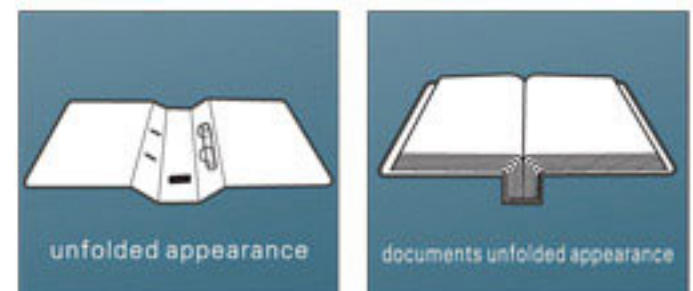

Folding 2 D-ring binder

Item no	Desc.	Size	Packing/vol.(m³)
TC620	D-2 Ring	A4/ 256X307X36mm	12/48/0.096

Color: blue, green, fuscous, grey