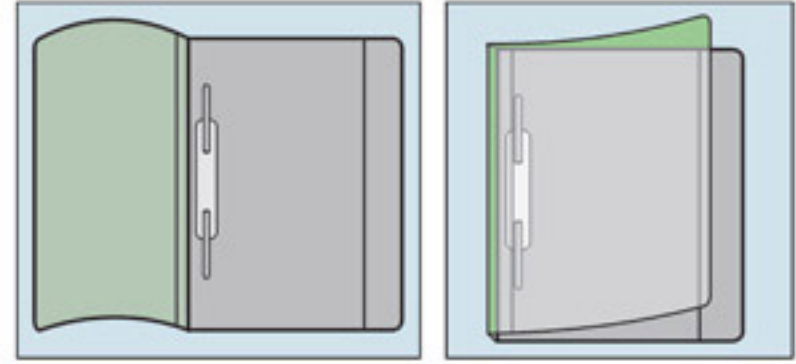

Report cover

Item no	Size	Material	Packing/vol.(m³)
LW320PP	A4/235x310mm	PP	120/480/0.067
LW320FP	F/C 235x355mm	PP	120/480/0.077

Color: green, blue, yellow, red, gray