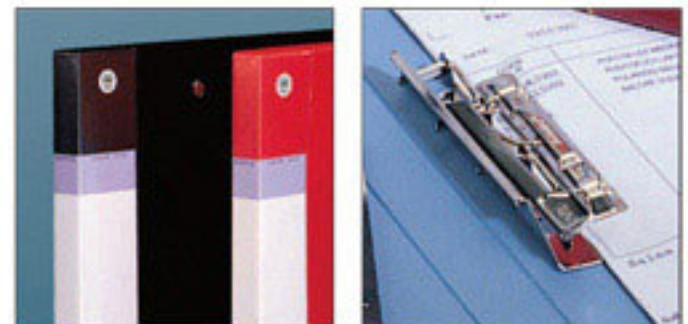

Lever file series

Item no	Desc.	Size/spine	Packing/vol.(m³)
AB307A	A4/235x310x17mm	Strong clip	20/120/0.116
AB307W	A4/235x310x17mm	2 strong clips	20/120/0.116
ALH307	A4/235x310x17mm	Long clip+board clip	20/120/0.116
AL307A	A4/235x310x17mm	Long clip	20/120/0.116
AR307W	A4/235x310x17mm	2 spring clips	20/120/0.116

Color: red, blue, green, black, grey