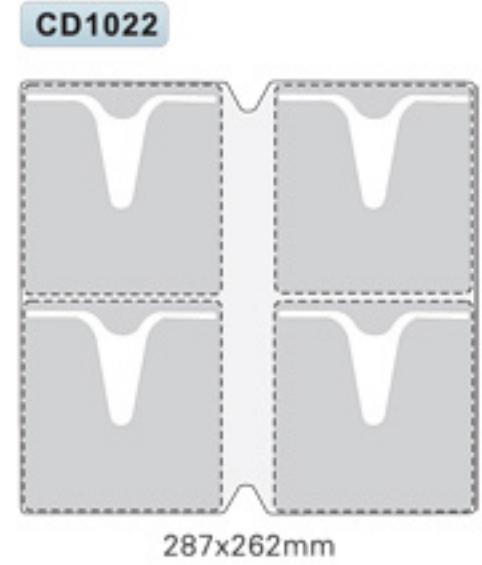

30 Holes

26 Holes

Clear sheet protector

Item no	Size	Holes	Thickness	Packing/vol.(m ³)
CS1007-5	A4/230x305mm	30	0.05	100/1000/4000/0.0525
CS1007-4	A4/230x305mm	30	0.04	100/1000/4000/0.0450
CS1007-3	A4/230x305mm	30	0.03	100/1000/4000/0.0375
CS1008	B5/205X260mm	26	0.05	100/1000/4000/0.0450

Color: Clear

CD-Rom sleeve

Item no	Size	Desc.	Packing/vol.(m ³)
CD1020	149x130mm	2 Pockets	

color: white

CD-Rom Holder

Item no	Size	Desc.	Packing/vol.(m ³)
CD1019	130x130mm	2 pockets	

color: white

CD holder sleeve

Business card sleeve

C303-10

210X300mm

NC1024

210X244mm

NC1023

210X184mm

Card holder sleeve