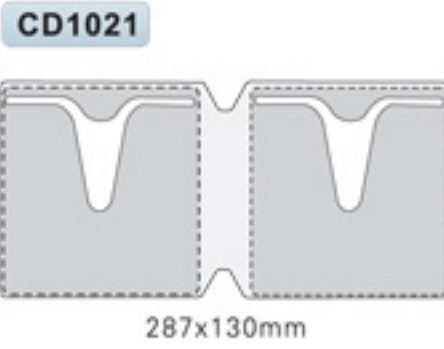

30 Holes

26 Holes

Clear sheet protector

Item no	Size	Holes	Thickness	Packing/vol.(m ³)
CS1007-5	A4/230x305mm	30	0.05	100/1000/4000/0.0525
CS1007-4	A4/230x305mm	30	0.04	100/1000/4000/0.0450
CS1007-3	A4/230x305mm	30	0.03	100/1000/4000/0.0375
CS1008	B5/205X260mm	26	0.05	100/1000/4000/0.0450

Color: Clear

CD-Rom sleeve

Item no	Size	Desc.	Packing/vol.(m ³)
CD1020	149x130mm	2 Pockets	

color: white

CD-Rom Holder

Item no	Size	Desc.	Packing/vol.(m ³)
CD1019	130x130mm	2 pockets	

color: white

CD holder sleeve

Business card sleeve

C303-10

210X300mm

NC1024

210X244mm

NC1023

210X184mm

Card holder sleeve