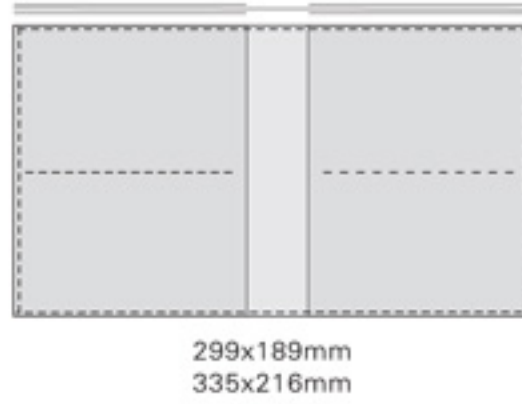

Color: Clear

CD-Rom sleeve

Item no	Size	Desc.	Packing/vol.(m ³)
CD1020	149x130mm	2 Pockets	

color: white

CD-Rom Holder

Item no	Size	Desc.	Packing/vol.(m ³)
CD1019	130x130mm	2 pockets	

color: white

CD holder sleeve

Business card sleeve

C303-10

210X300mm

NC1024

210X244mm

NC1023

210X184mm

Card holder sleeve

C303-9

227x292mm

Photo protector

Translucent PP sheet binding cover

Transparent PP sheet binding cover

PP sheet binding cover

Item no	Desc.	Size	Packing/vol. (m ³)
ST102	A4 PP smooth vein	210x297x0.2mm	200/2400/0.038
ST103	A4 PP matte vein	210x297x0.3mm	150/1800/0.043
ST104	A4 PP matte vein	210x297x0.4mm	100/1200/0.038
ST112	A4 PP diagonal vein	210x297x0.2mm	200/2400/0.038
ST113	A4 PP diagonal vein	210x297x0.3mm	150/1800/0.043
ST114	A4 PP diagonal vein	210x297x0.4mm	100/1200/0.038