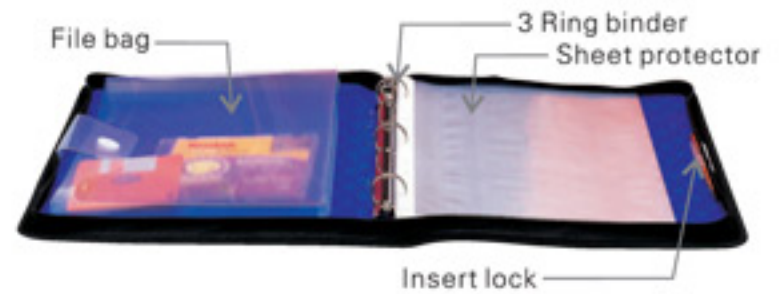

Multifunctional folder

Item no	Size	Desc	Packing/vol.(m³)
XB8301	A4 / 285x342x35mm	Diagonal vein	12/48/0.120

Color: purple, blue, green, black