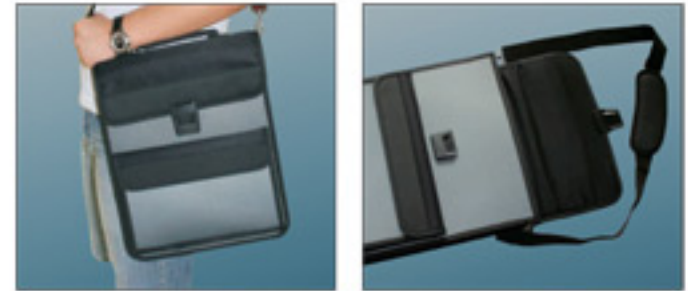

Top load business case

Item no	Size	Packing/vol.(m³)
DC1025	292x370x120mm	6/24/0.1306

Metallic Color: Blue, dark-grey, Silver, Black