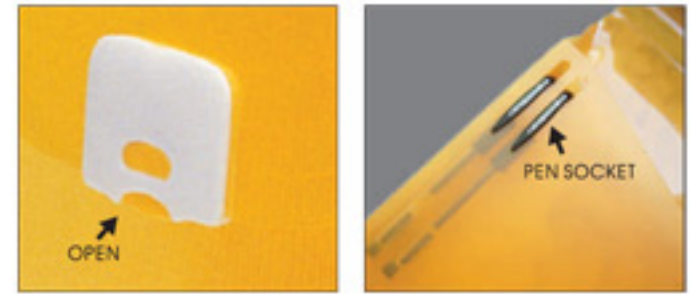

Beeline portable case

Item no	Size	Packing/vol.(m³)
F611	A4 / 335x255x32mm	24/96/0.263

Beeline Color: transparent(orange, blue, green, yellow, purple)