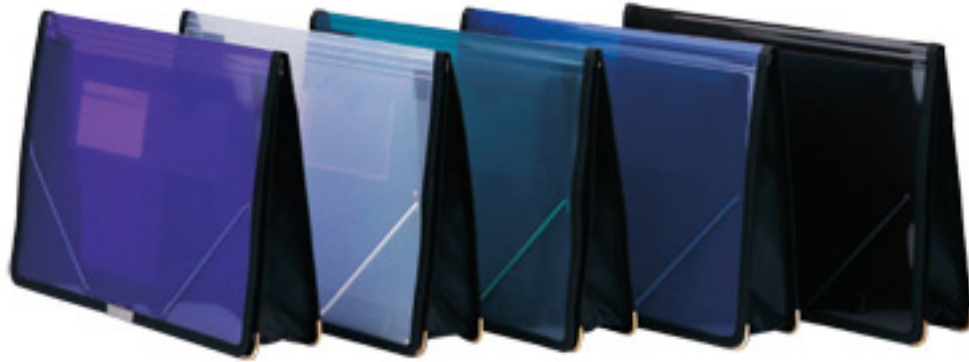

Color: clear, red, yellow, blue, green.

Opacity Action case

Item no	Size	Packing/vol.(m ³)
F5161	A5 230x176x10mm	20/120/0.0467
F4161	A4 320x246x10mm	20/120/0.086
F4161F	F/C 365x270x10mm	20/120/0.105

Basic color: red, green, grey, blue, black.