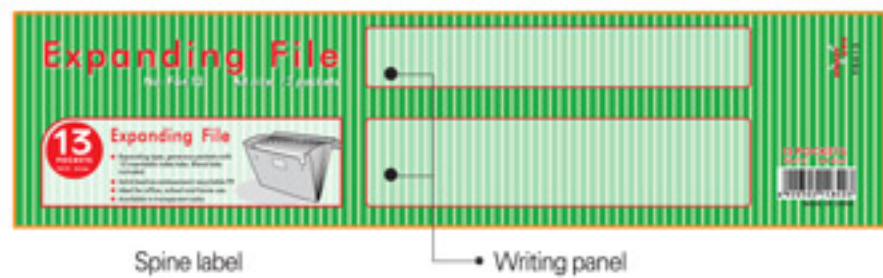

Spine label

Writing panel