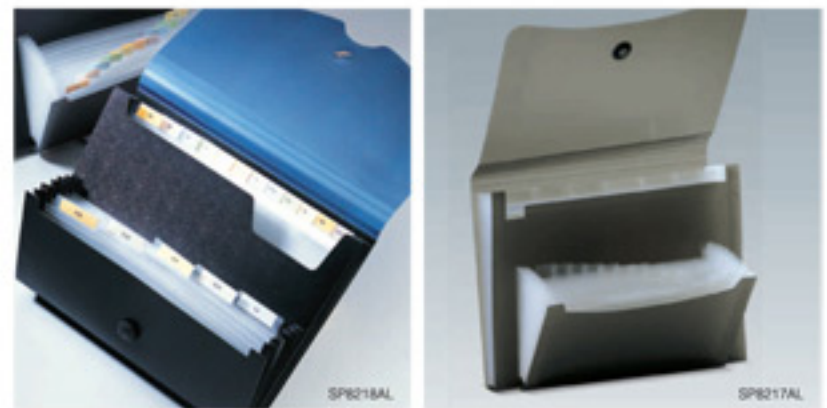

Multifunctional expanding file

Item no	Size	Desc.	Packing/vol.(m³)
SP8217AL	A4	6pockets(A4) 13pockets(check)	10/40/0.126

Color: red, blue, green, black.