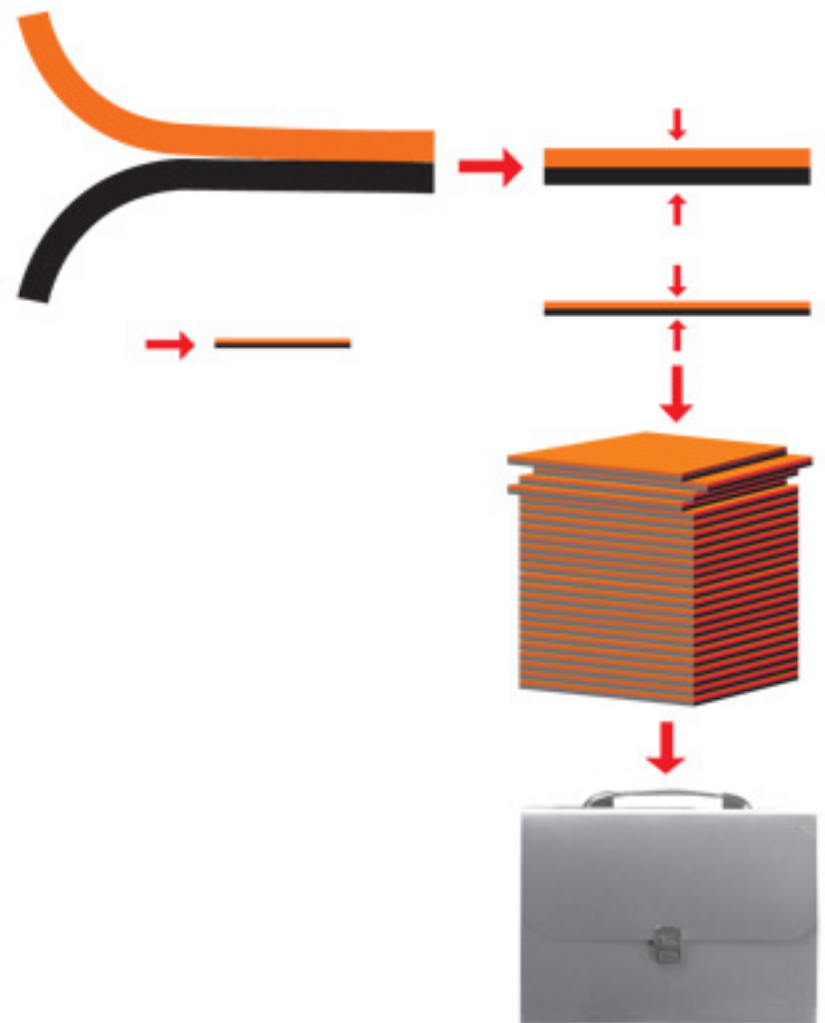

color: Metallic(golden, brown, blue, green, silver)

SH8401A series

SH8805A series

SH8402F

SH8403C

Metallic twin color expanding file

Item no	Size	Desc.	Packing/vol.(m ³)
SH8401A	A4/328x240x30mm	13 pockets	12/48/0.118
SH8402F	F/C 382x260x30mm	13 pockets	12/48/0.159
SH8403C	Check/260x135x25mm	13 pockets	10/80/0.091
SH8805A	A4/328x245x30mm	13 pockets	12/48/0.171
SH8805F	F/C 382x263x30mm	13 pockets	12/48/0.209