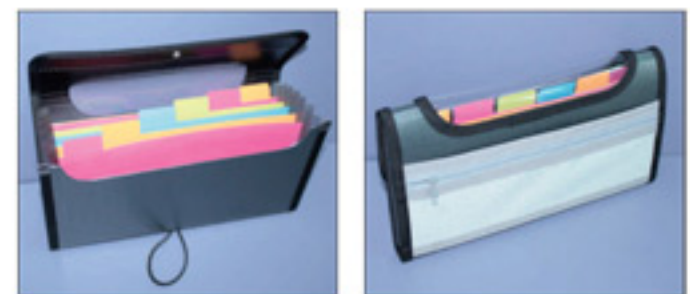

High quality sewing expanding file

Item no	Size	Desc.	Packing/vol.(m³)
DC4001	A4/330x255x35mm	13 pockets	12/48/0.148

Metallic color: Green, Blue, tungsten

- 13 Pockets
- Mesh zipper bag
- Name card pocket

NEW