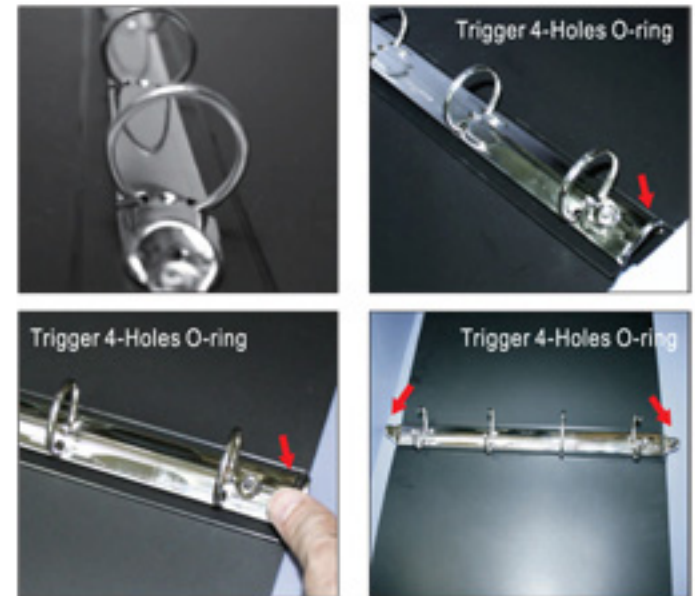

### D-ring binder

Item no	Size	Spec.	Packing/vol.(m <sup>3</sup> )
<b>AF3011</b>	A4/256x310x41mm	1" 3-holes D-ring	12/48/0.1029

Color: Red, Yellow, Green, Blue, Grey