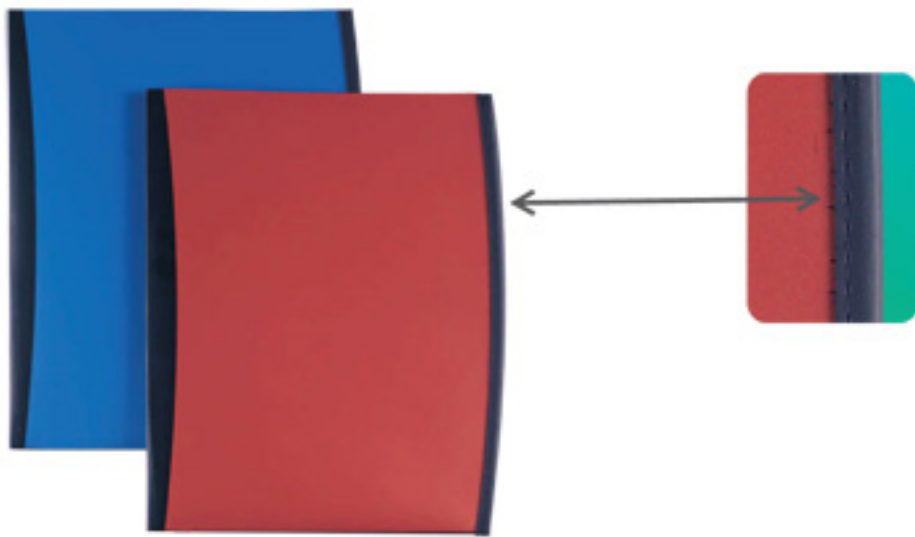

### Swing lock report file

Item no	capacity	Desc.	Packing/vol.(m <sup>3</sup> )
<b>AF5020</b>	30 sheets	Letter/231x292x7mm	60/240/0.1024

Color: Red, Yellow, Green, Blue, Grey

**Poly portfolio with view pocket**

Item no	Size	Spec.	Packing/vol.(m <sup>3</sup> )
<b>AF5019</b>	Letter/240X293mm	2 pockets	60/240/0.0998

Color: Red, Yellow, Green, Blue, Grey

**Pocket report cover**

Item no	Size	Spec.	Packing/vol.(m <sup>3</sup> )
<b>AF5021</b>	Letter/240x292x6mm	2 pockets	60/240/0.1241