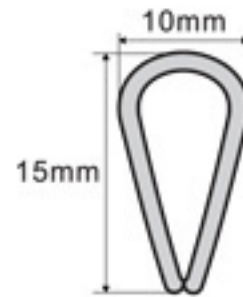

Glamor series

**File pocket**

Item no	Size	Desc.	Packing/vol.(m <sup>3</sup> )
<b>CF2710</b>	A4/ 236x307mm	10 pockets	24/144/0.039
<b>CF2720</b>	A4/ 236x307mm	20 pockets	24/96/0.037

color: red, yellow, green, blue, clear

**Pocket holder cover**

Item no	Size	Desc.	Packing/vol.(m <sup>3</sup> )
<b>AF5034</b>	A4/ 232X310mm	4 pockets	60/240/0.042

color: red, yellow, green, blue

**Divider pocket cover**

Item no	Size	Desc.	Packing/vol.(m <sup>3</sup> )
<b>AF5000</b>	220x310mm	3 pockets	10/150/600/0.048

color: red, green

**Opacity slid bar report cover**

Item no	Size	Desc.	Packing/vol.(m <sup>3</sup> )
<b>AF5044</b>	A4/222x310x10mm	10mm	10/150/600/0.097

color: red, yellow, green, blue, white

3-RING

**Poly pocket portfolio with 3 prongs**

Item no	Size	Desc.	Packing/vol.(m <sup>3</sup> )
<b>AF5053</b>	Letter/240X293mm	3 Ring /2 insert pocket	60/240/0.090

color: red, yellow, green, blue

Pocket report cover with view pocket

Item no	Size	Desc.	Packing/vol.(m <sup>3</sup> )
<b>AF5052</b>	A4 240x320mm	2 pockets	60/240/0.081