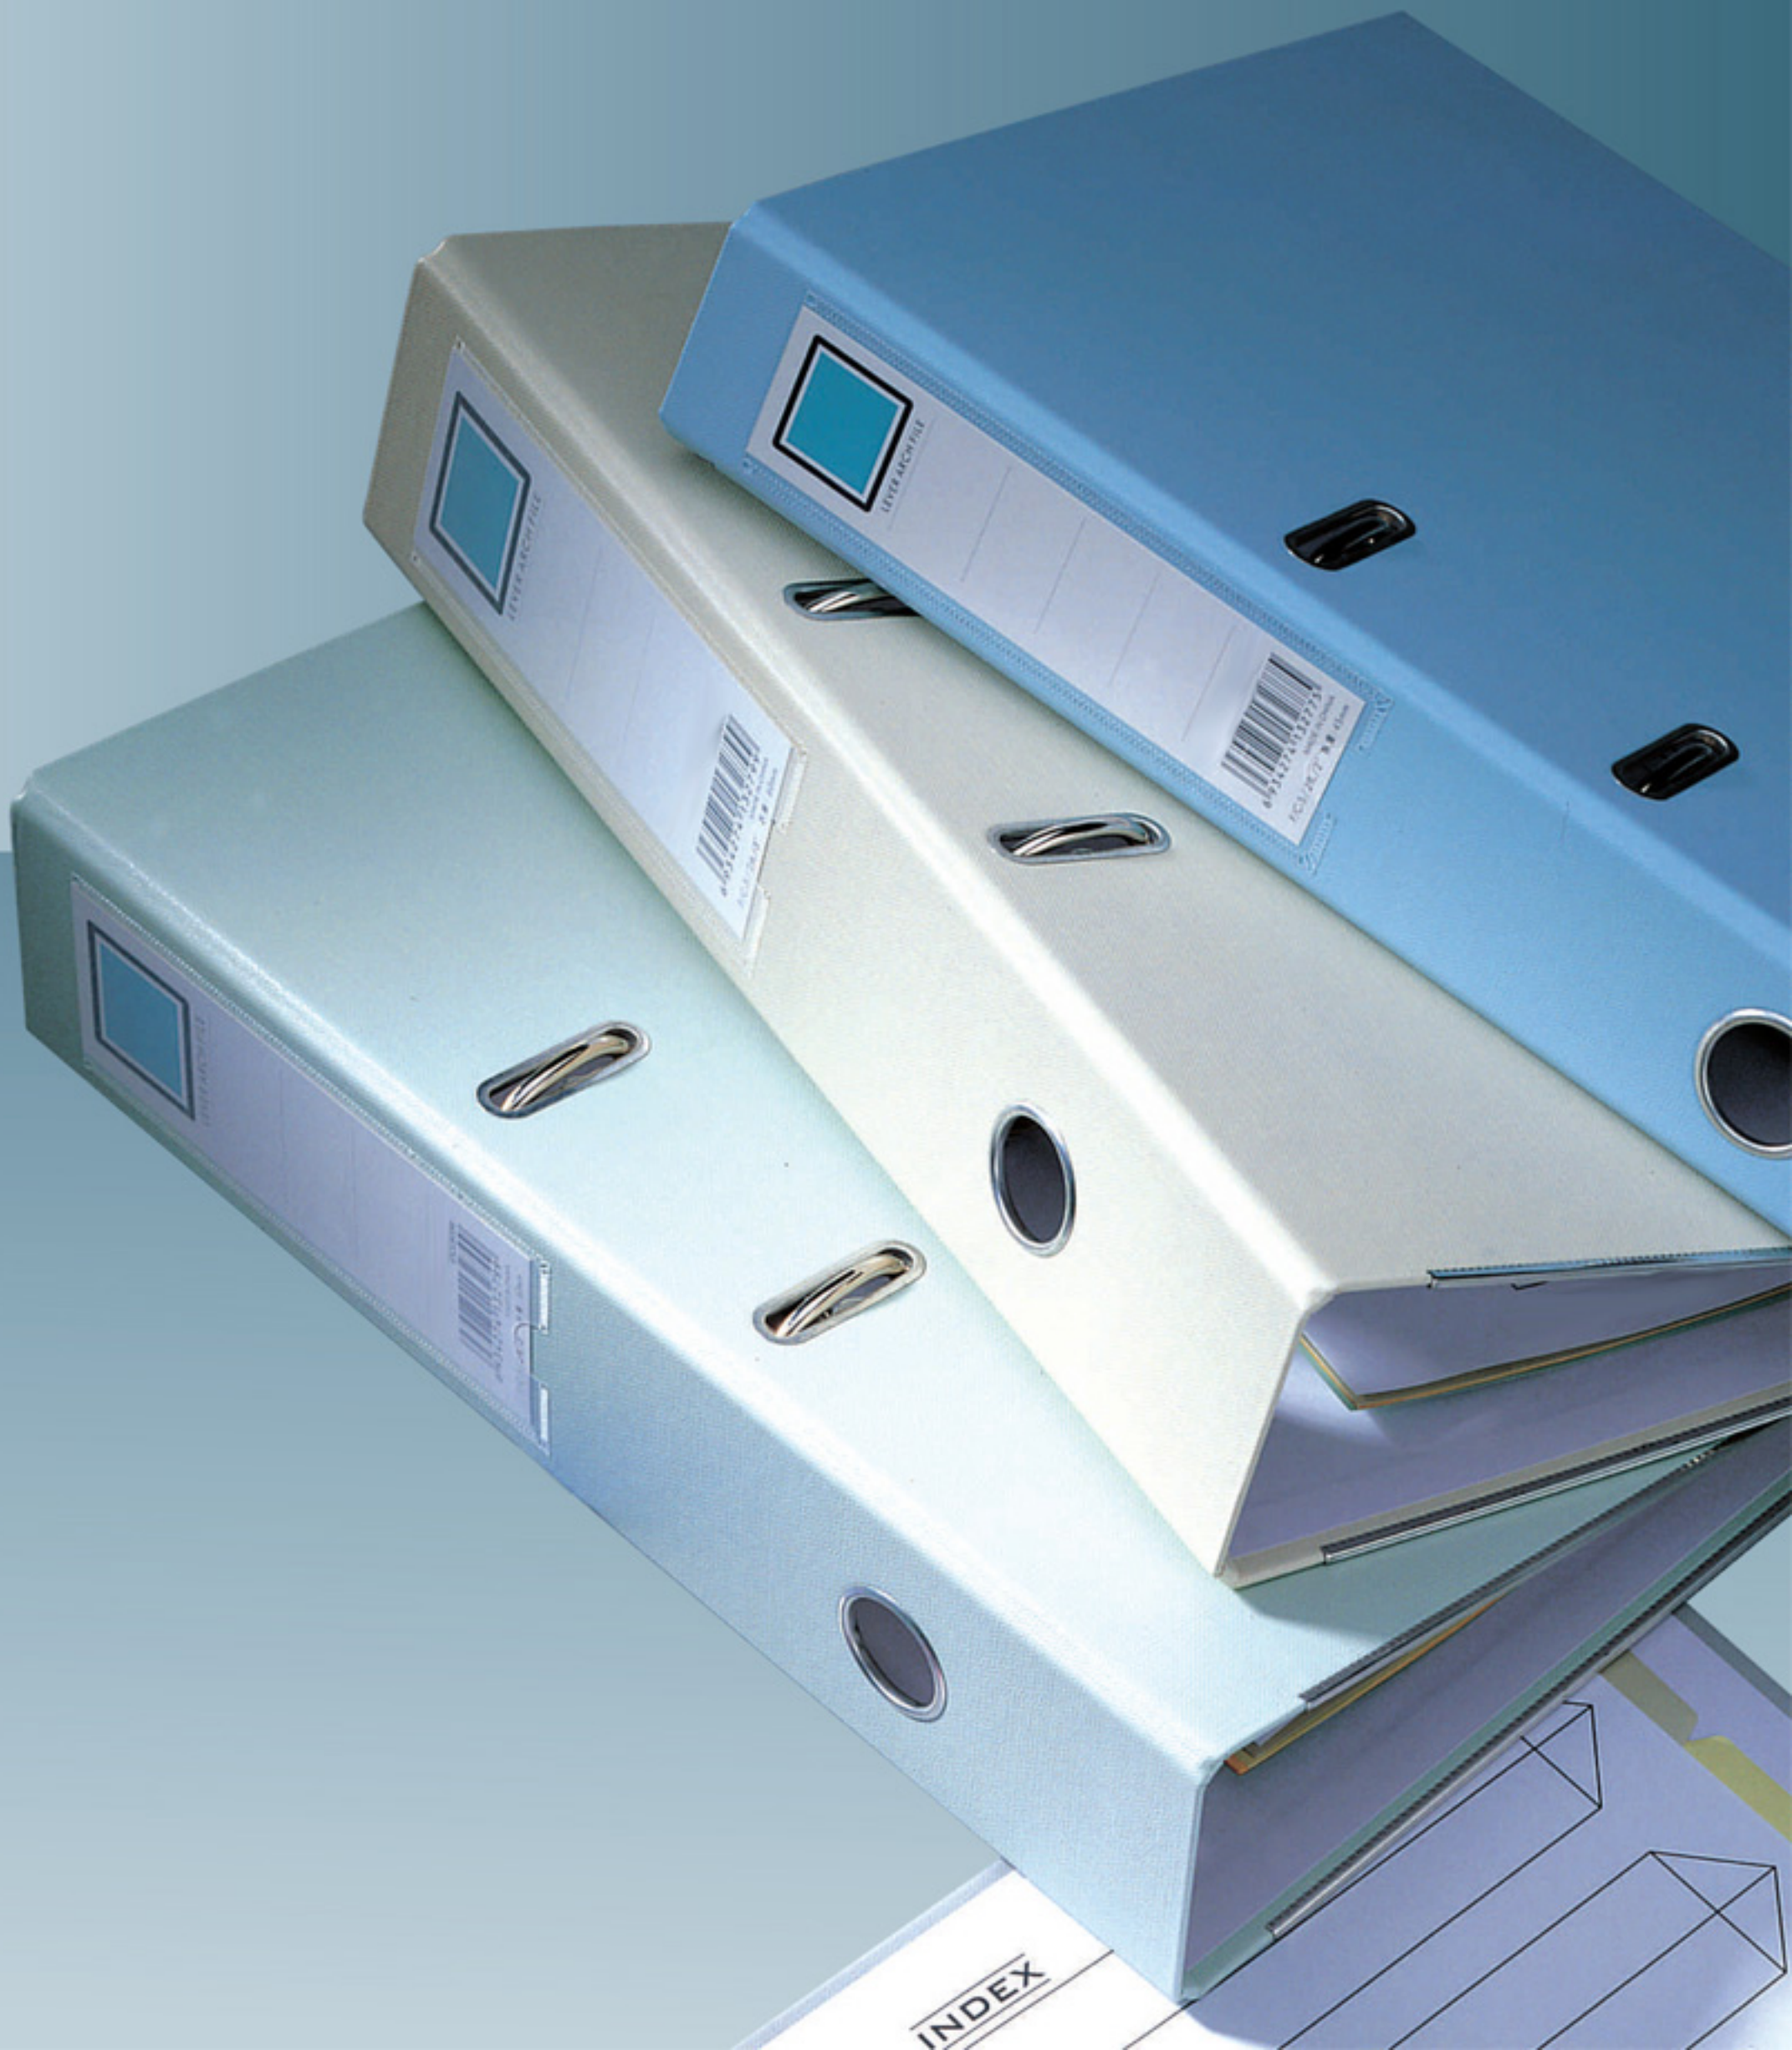

# LEVER ARCH FILE

PP cover lever arch file

Item no	Size	Desc.	Packing/vol.(m <sup>3</sup> )
<b>DCL8025</b>	287x320x55mm	A4 ,2"	25/50/0.073
<b>DCL8035</b>	287x348x55mm	F/C ,2"	25/50/0.078
<b>DCL8028</b>	287x320x75mm	A4 ,3"	25/50/0.075
<b>DCL8038</b>	287x348x75mm	F/C ,3"	25/50/0.080

PP cover color: bottle green, navy blue, argent, brown, peacock blue

PP cover lever arch file

Item no	Size	Desc.	Packing/vol.(m <sup>3</sup> )
<b>DCL2026</b>	287x320x55mm	A4 , 2"	25/50/0.073
<b>DCL2036</b>	287x348x55mm	F/C , 2"	25/50/0.078
<b>DCL2028</b>	287x320x75mm	A4 , 3"	25/50/0.075
<b>DCL2038</b>	287x348x75mm	F/C , 3"	25/50/0.080

PP cover color: black, blue, green, silver

**PVC cover lever arch file**

Item no	Size	Desc.	Packing/vol.(m <sup>3</sup> )
<b>DCL10126</b>	287x348x55mm	F/C , 2"	25/50/0.080
<b>DCL10126A</b>	287x320x55mm	A4 , 2"	25/50/0.077
<b>DCL10138</b>	287x348x75mm	F/C , 3"	25/50/0.085
<b>DCL10138A</b>	287x320x75mm	A4 , 3"	25/50/0.080

PVC cover color: red, black, blue, green, silver

**PP cover tube file (single/twin)**

Item no	Size	Desc.	Packing/vol.(m <sup>3</sup> )
<b>DCL140</b>	250x310x65mm	A4 , 2" (single)	12/48/0.171
<b>DCL160</b>	250x310x85mm	A4 , 3" (single)	12/48/0.216
<b>DCL180</b>	250x310x108mm	A4 , 4" (single)	12/36/0.204
<b>DCL240</b>	250x310x65mm	A4 , 2" (twin)	12/48/0.171
<b>DCL260</b>	250x310x85mm	A4 , 3" (twin)	12/48/0.216
<b>DCL280</b>	250x310x108mm	A4 , 4" (twin)	12/36/0.204