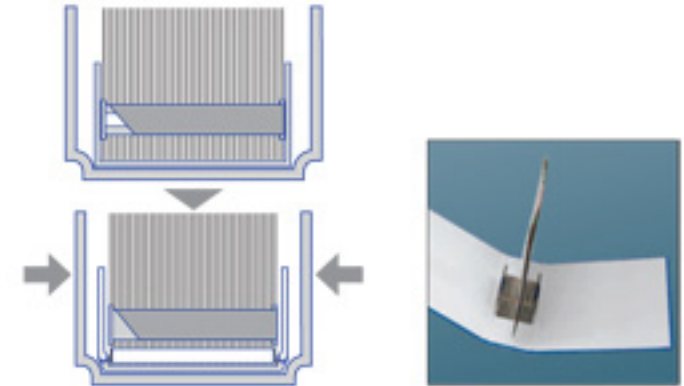

PP cover color: black, blue, green, silver

**PVC cover lever arch file**

Item no	Size	Desc.	Packing/vol.(m <sup>3</sup> )
<b>DCL10126</b>	287x348x55mm	F/C , 2"	25/50/0.080
<b>DCL10126A</b>	287x320x55mm	A4 , 2"	25/50/0.077
<b>DCL10138</b>	287x348x75mm	F/C , 3"	25/50/0.085
<b>DCL10138A</b>	287x320x75mm	A4 , 3"	25/50/0.080

PVC cover color: red, black, blue, green, silver

**PP cover tube file (single/twin)**

Item no	Size	Desc.	Packing/vol.(m <sup>3</sup> )
<b>DCL140</b>	250x310x65mm	A4 , 2" (single)	12/48/0.171
<b>DCL160</b>	250x310x85mm	A4 , 3" (single)	12/48/0.216
<b>DCL180</b>	250x310x108mm	A4 , 4" (single)	12/36/0.204
<b>DCL240</b>	250x310x65mm	A4 , 2" (twin)	12/48/0.171
<b>DCL260</b>	250x310x85mm	A4 , 3" (twin)	12/48/0.216
<b>DCL280</b>	250x310x108mm	A4 , 4" (twin)	12/36/0.204

PP cover color: blue

**Mosaic cover clamp binder**

Item no	Size	Desc.	Packing/vol.(m <sup>3</sup> )
<b>DCL601A</b>	A4, 240x310x33mm	Long clip	12/72/0.128
<b>DCL601W</b>	A4, 240x310x33mm	Long clip+strong clip	12/72/0.131
<b>DCL6015A</b>	A4, 245x310x43mm	Long clip	15/60/0.149
<b>DCL6015W</b>	A4, 245x310x43mm	Long clip+strong clip	15/60/0.149
<b>DCL6015D</b>	A4, 245x310x43mm	2D ring	15/60/0.149
<b>DCL6015DW</b>	A4, 245x310x43mm	2D ring+board clip	15/60/0.149

Capacity: 16mm, 25mm, 32mm, 50mm

PVC color: white