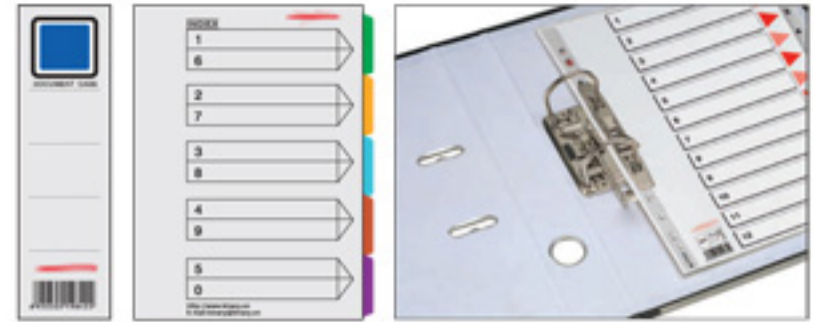

PVC cover lever arch file

Item no	Size	Desc.	Packing/vol.(m³)
DCL10126	287x348x55mm	F/C , 2"	25/50/0.080
DCL10126A	287x320x55mm	A4 , 2"	25/50/0.077
DCL10138	287x348x75mm	F/C , 3"	25/50/0.085
DCL10138A	287x320x75mm	A4 , 3"	25/50/0.080

PVC cover color: red, black, blue, green, silver