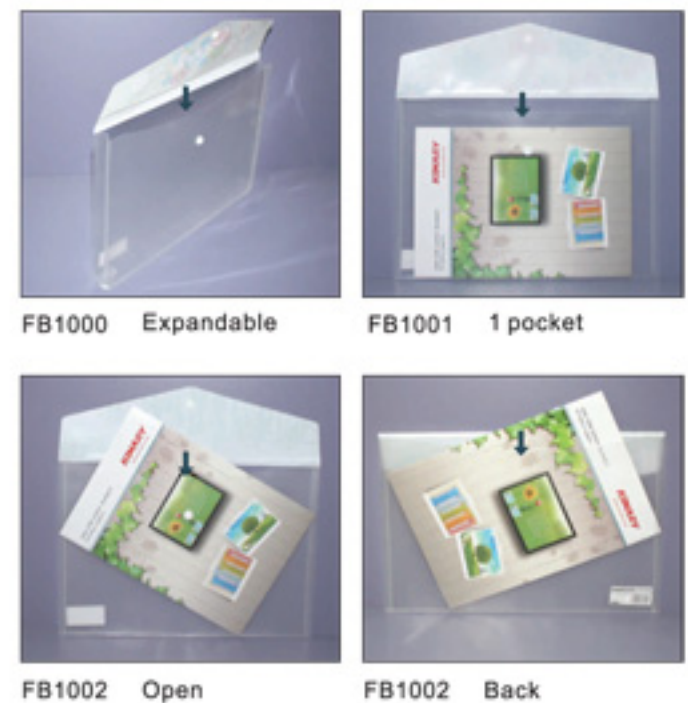

Envelope

Item no	Size	Spec.	Packing/vol (m³)
FB1000	A4	Expandable/ 12 pattern	12/360/720/0.1293
FB1001	A4	1 pocket/12 pattern	12/480/960/0.1389
FB1002	A4	2 pockets/12 pattern	12/360/720/0.1341