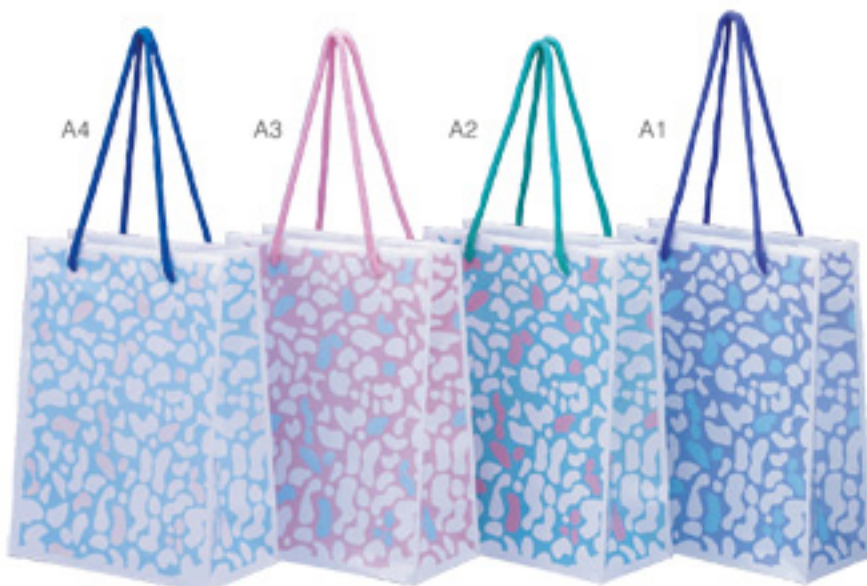

Open

schoolbag

Item no	Size	Packing/vol.(m ³)
HB702	A4/338x302x130mm	12/96/0.1609
HB703	B5/276x232x105mm	12/96/0.1068

Color: Red, Orange, Blue, Green

Offset printing Shopping bag

Item no	Size	Packing/vol.(m ³)
CP7260-F	260x230x105mm	48/288/0.141

Color: orange, green, sapphire blue, blue

Offset printing Shopping bag

Item no	Size	Packing/vol.(m ³)
CP8180	180x230x85mm	48/576/0.160