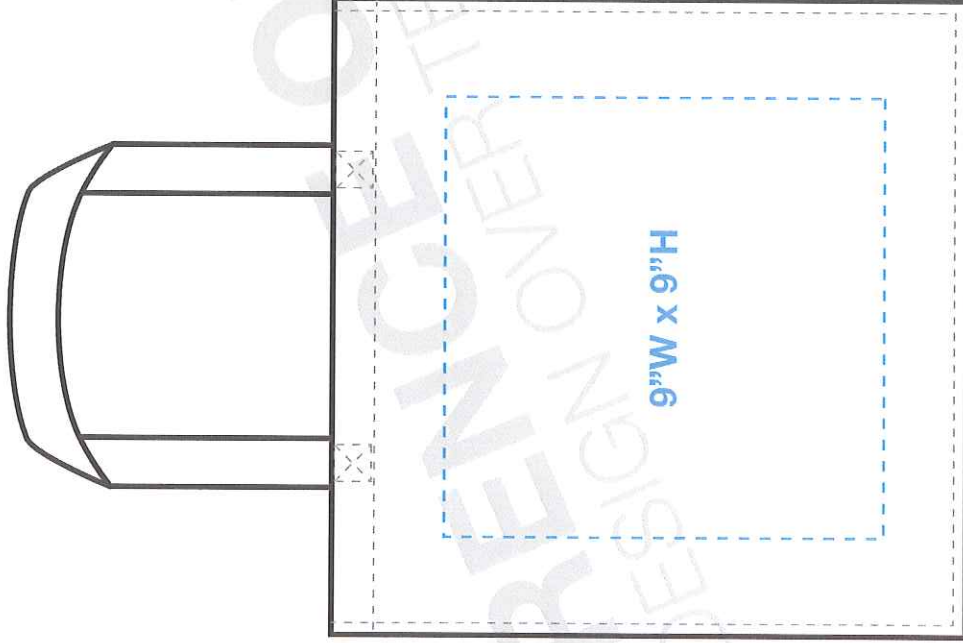

13"W x 13"H rPET Responsible Market Tote (1-Color Screen Print)

Item# 802500

TEMPLATE KEY

- = BLEED AREA
- = FINISHED SIZE
- = SAFE AREA

BLEED AREA

N/A

No Bleed Required

Area of art that is used for finishing product. Background color/image should extend into this area.

FINISHED SIZE

See Template for Sizing

Area of art that is still visible after finishing product. Background color/image should extend into bleed area.

SAFE AREA

See Template for Sizing

Area of art that is safe to have all important info. Keep all logos, images, and text within this area.

Vector art required.

Minimum 1/8" white space between colors, minimum 16pt font, minimum 2pt line thickness.

PMS numbers of imprint colors are for reference only and may vary slightly from actual imprint color.