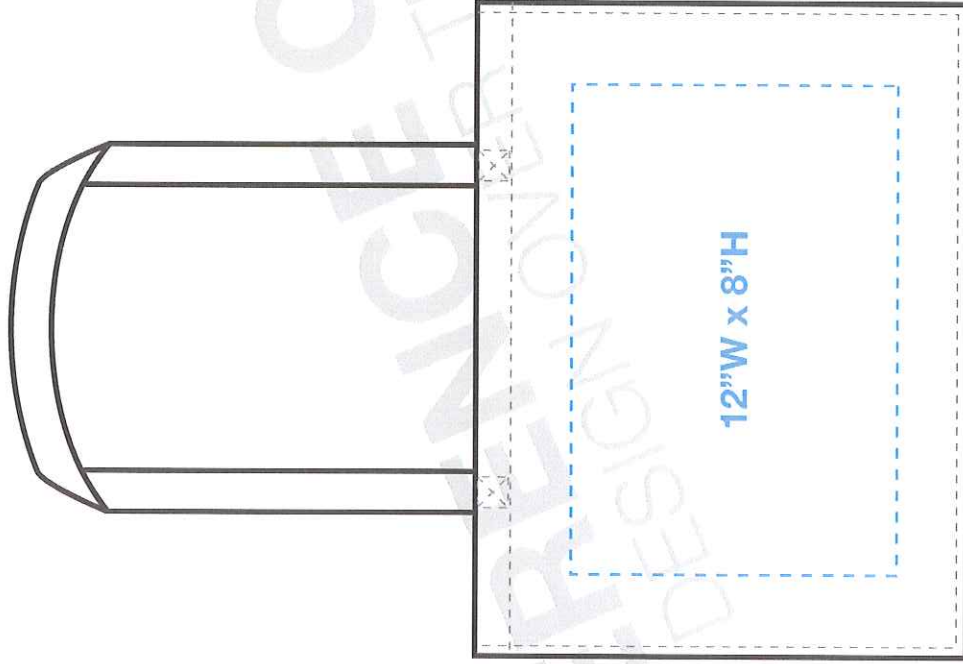

# 16"W x 12"H rPET Responsible Market Tote (1-Color Screen Print)

Item# 802501

## TEMPLATE KEY

-  = BLEED AREA
-  = FINISHED SIZE
-  = SAFE AREA

## FINISHED SIZE

See Template for Sizing

Area of art that is still visible after finishing product. Background color/image should extend into bleed area.

## SAFE AREA

See Template for Sizing

Area of art that is safe to have all important info. Keep all logos, images, and text within this area.

Vector art required.

Minimum 1/8" white space between colors, minimum 16pt font, minimum 2pt line thickness.