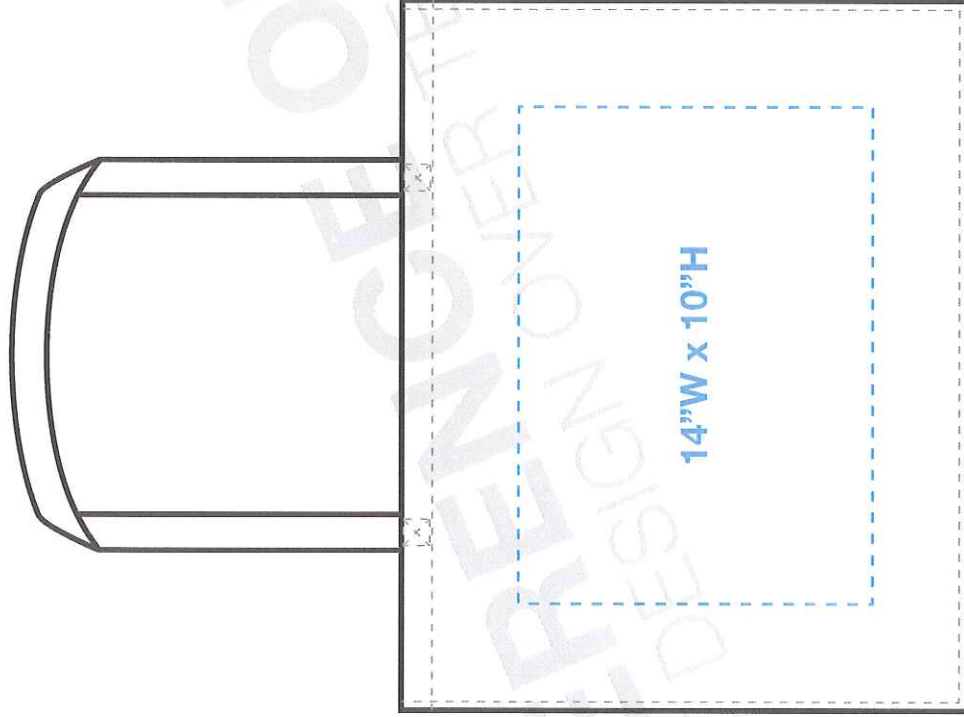

# 20"W x 16"H rPET Responsible Market Tote (1-Color Screen Print)

Item# 802502

## TEMPLATE KEY

-  = BLEED AREA
-  = FINISHED SIZE
-  = SAFE AREA

## FINISHED SIZE

See Template for Sizing

Area of art that is still visible after finishing product. Background color/image should extend into bleed area.

## SAFE AREA

See Template for Sizing

Area of art that is safe to have all important info. Keep all logos, images, and text within this area.

Vector art required.

Minimum 1/8" white space between colors, minimum 16pt font, minimum 2pt line thickness.