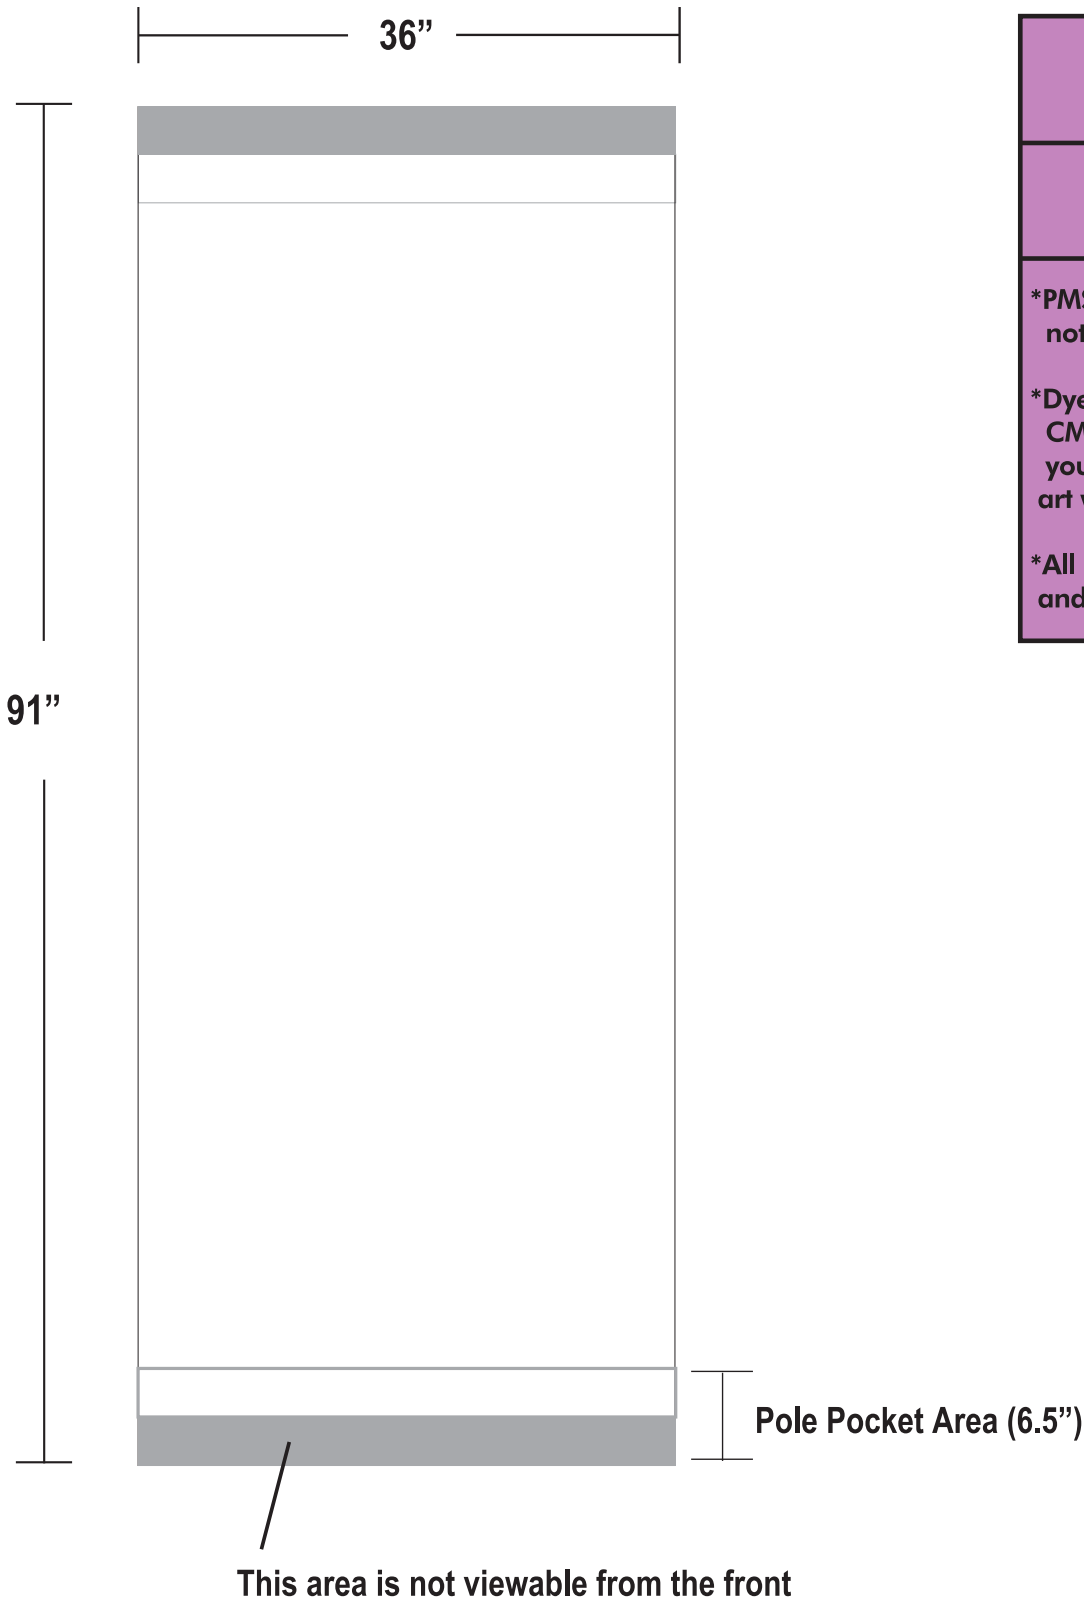

3' Promoter™ Adjustable Backwall Display

Total Graphic Area

36"W x 91"H

Total Visual Area

36"W x 84.5"H

*PMS color matching is not guaranteed.

*Dye Sub products are printed CMYK (4 color) process from your file. If saved as RGB, art will be converted to CMYK.

*All images must be embedded and all fonts must be outlined

ACCEPTABLE FILE FORMATS:

Vector lines

Vector image

- * Adobe Illustrator (.ai, .pdf, .eps)
- * All Fonts Outlined/images embedded

Raster image

- * 100 DPI AT 100%
- * Adobe Photoshop - .psd
- * .tif, or .jpg