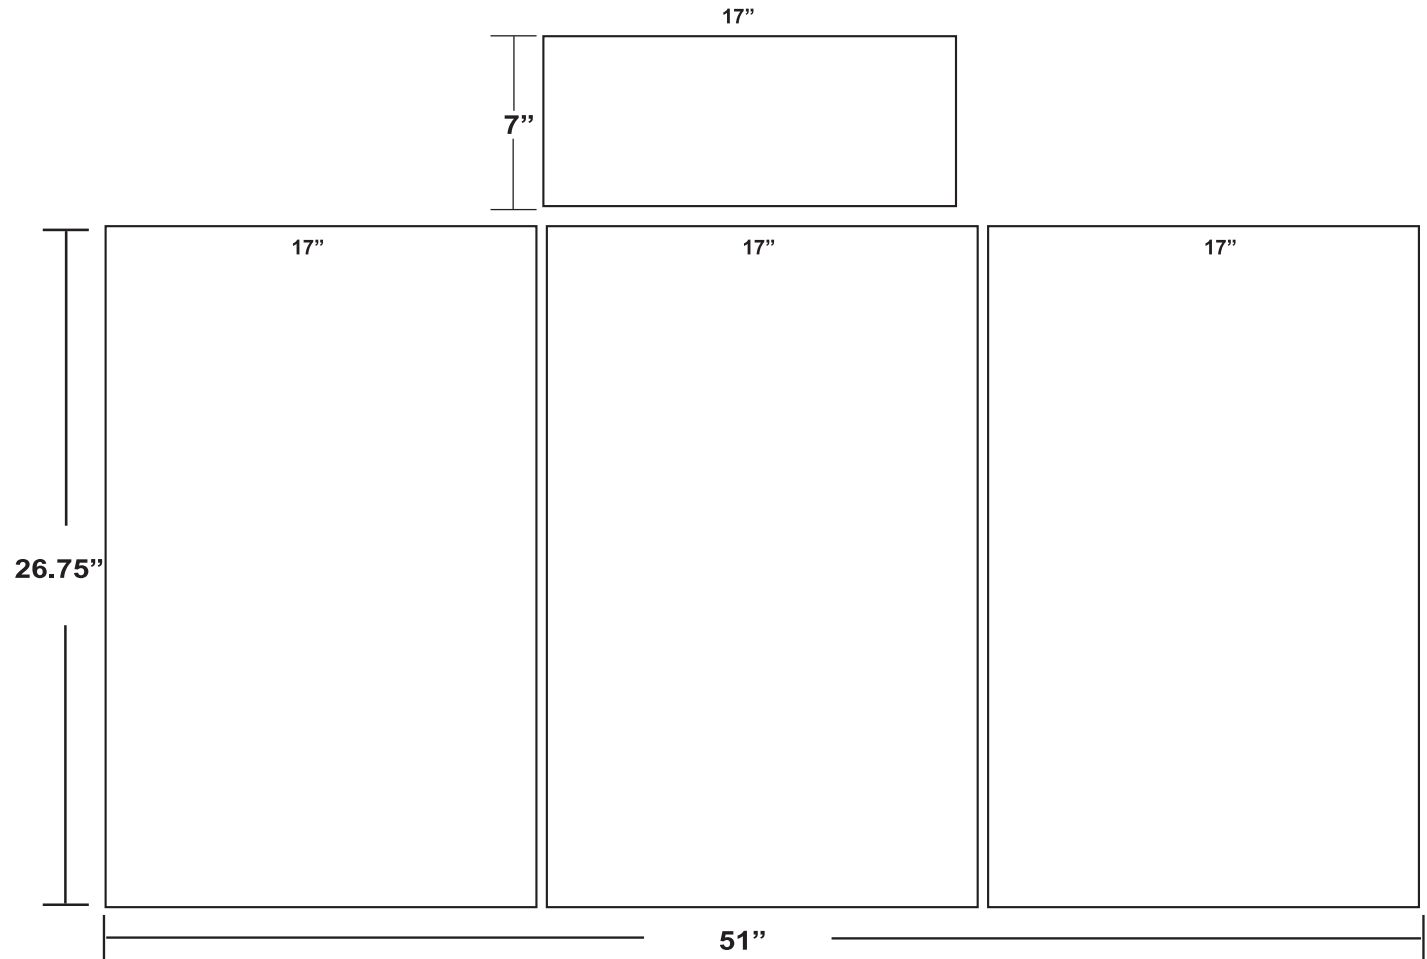

4' Fast Trak™ Table Top Display

Total Panel Size

51"W x 26.75"H

Total Header Size

17"W x 7"H

*Please keep all text and/or logos 1" from all sides.

*Digital products are printed CMYK (4 color) process from your file. If saved as RGB, art will be converted to CMYK.

*All images must be embedded and all fonts must be outlined