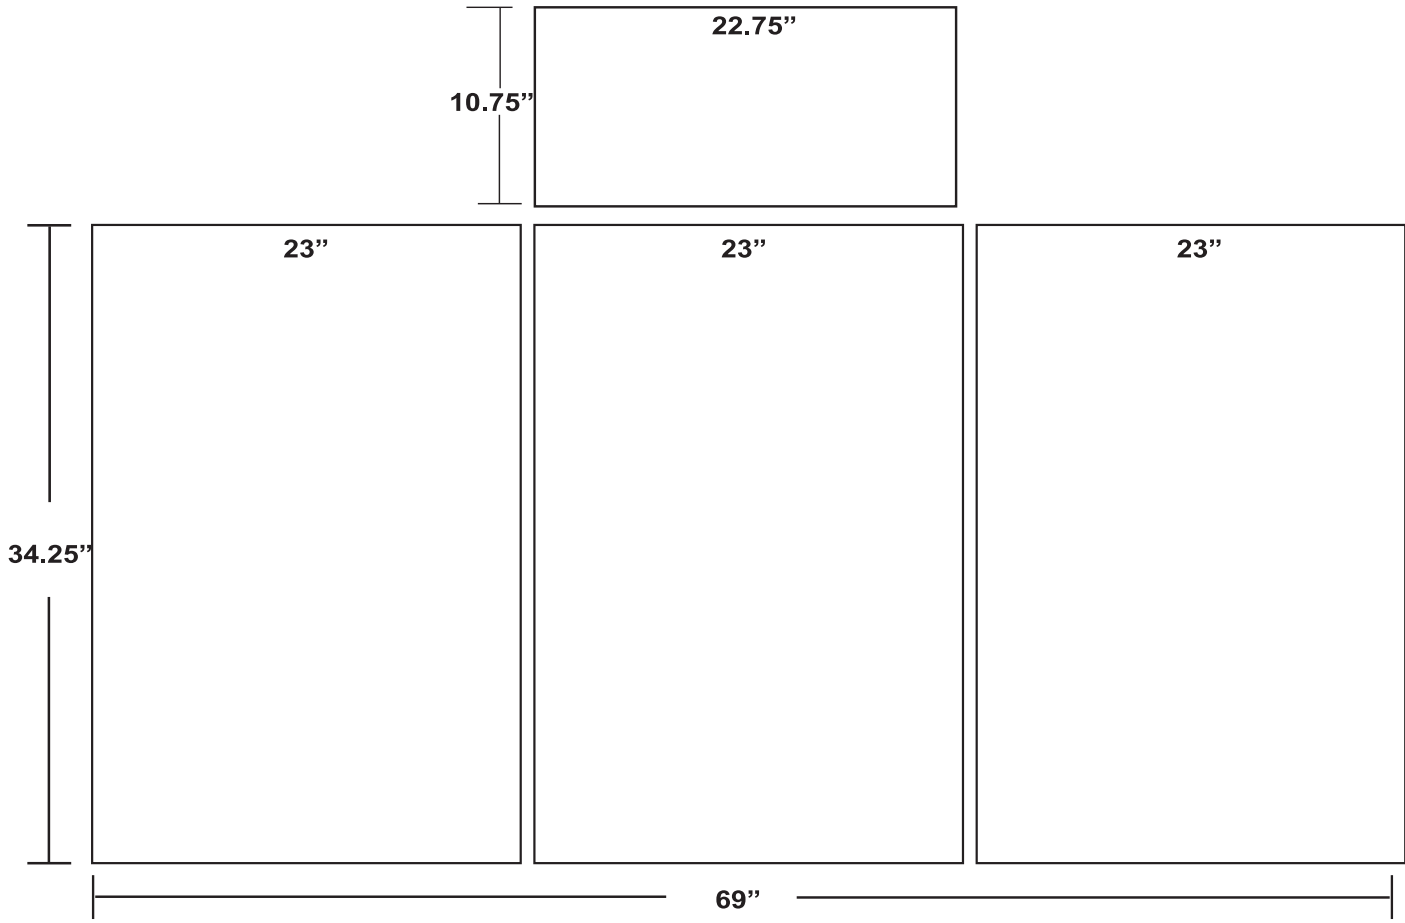

6' Show 'N' Write™ TableTop Display

Total Panel Size
69"W x 34.25"H

Total Header Size
22.75"W x 10.75"H

*Please keep all text and/or logos 1" from all sides.

*Digital products are printed CMYK (4 color) process from your file. If saved as RGB, art will be converted to CMYK.

*All images must be embedded and all fonts must be outlined

AVAILABLE FABRIC COLORS

- Black
- Grey - PMS 422
- Blue - PMS 2728