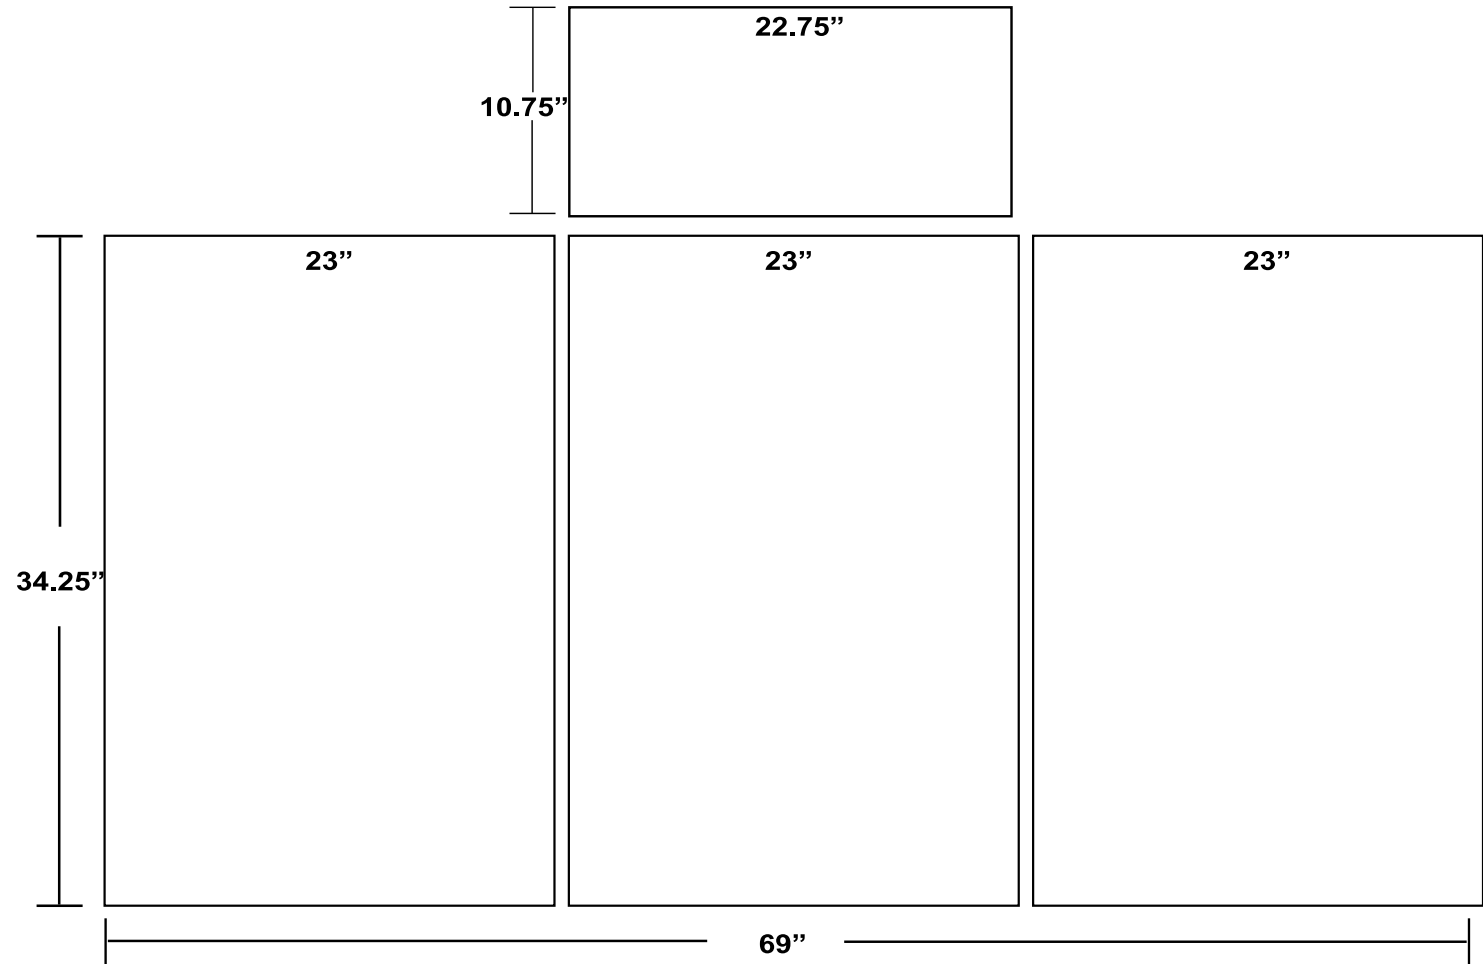

6' Fast Trak™ Table Top Display

Total Panel Size

69"W x 34.25"H

Total Header Size

22.75"W x 10.75"H

*Please keep all text and/or logos 1" from all sides.

*Digital products are printed CMYK (4 color) process from your file. If saved as RGB, art will be converted to CMYK.

*All images must be embedded and all fonts must be outlined