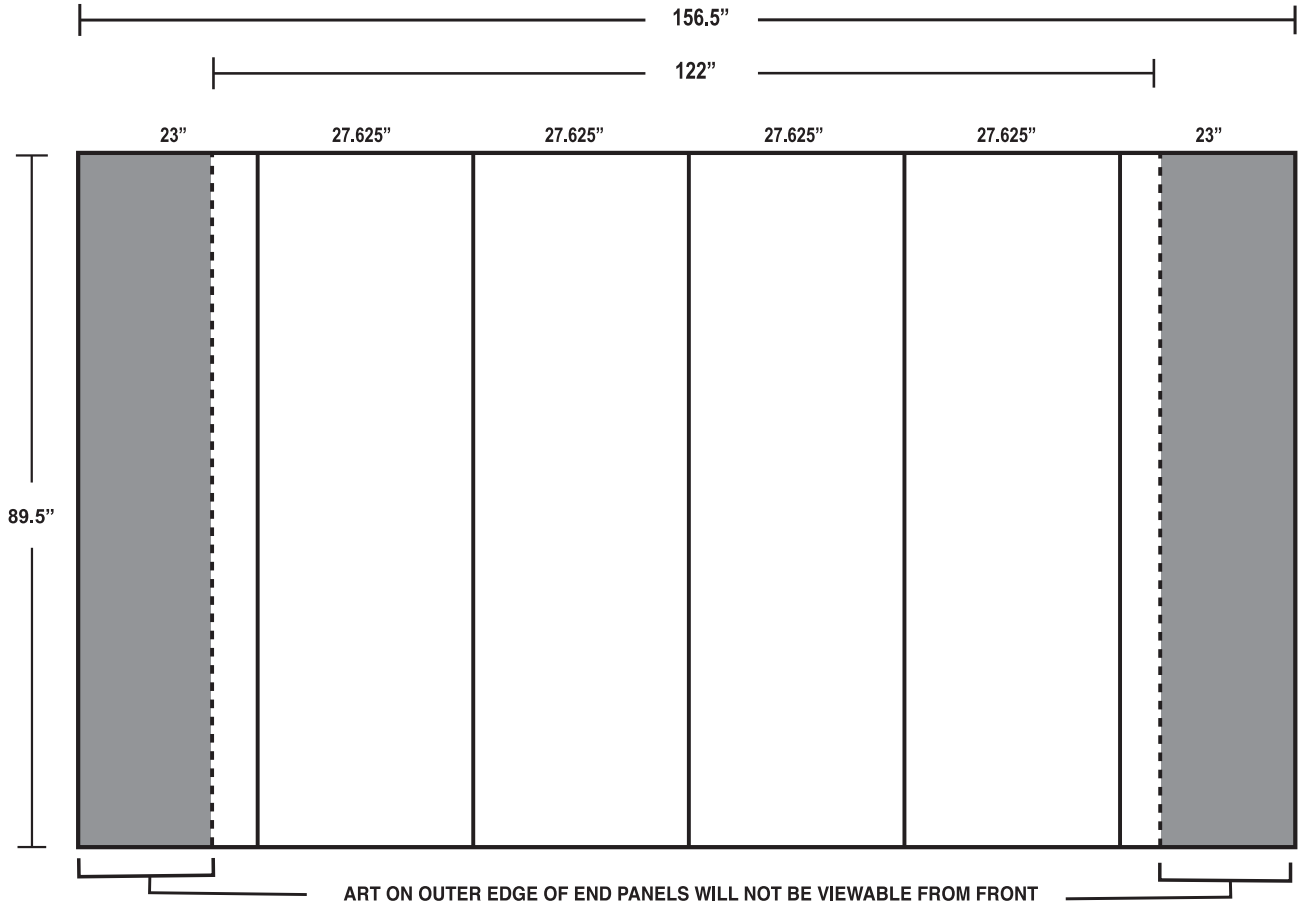

**PRELUDE
FABRIC COLORS**

- Aegean - PMS 294
- Amber - PMS 131
- Ash - PMS 426
- Mist - PMS Cool 7
- Platinum - PMS 429
- Shadow - PMS 424
- Venice - PMS 726
- Taupe - PMS 409
- Flame - PMS 1807
- Madison - PMS 195
- Stellar - PMS 2765
- Cobalt - PMS 2767
- Majestic - PMS 280
- Royal - PMS 281
- Gump - PMS 5463
- Forest - PMS 343
- Chestnut - PMS 440
- Eclipse - PMS Black 6

• PMS colors are for reference only.
• Slight shifts from PMS color may occur due to dye lot variations.
• PMS Color matching is not guaranteed.

10' Curved Ellipse/Show 'N' Rise™ Floor Display

- Frontrunner : Textured Velcro® Receptive Fabric
- Prelude: Smooth Velcro® Receptive Fabric

Total Graphic Size
156.5"W x 89.5"H

Total Visual Area
122"W x 89.5"H

*Please keep all text and/or logos 1" from all sides.

*Display shown with graphic or fabric end panels.

*Digital products are printed CMYK (4 color) process from your file. If saved as RGB, art will be converted to CMYK.

*All images must be embedded and all fonts must be outlined

ACCEPTABLE FILE FORMATS:

- Adobe Illustrator (.ai, .pdf, .eps)
- All Fonts Outlined/Images Embedded

- 100 DPI AT 100%
- Adobe Photoshop - .psd
  .tif, or .jpg