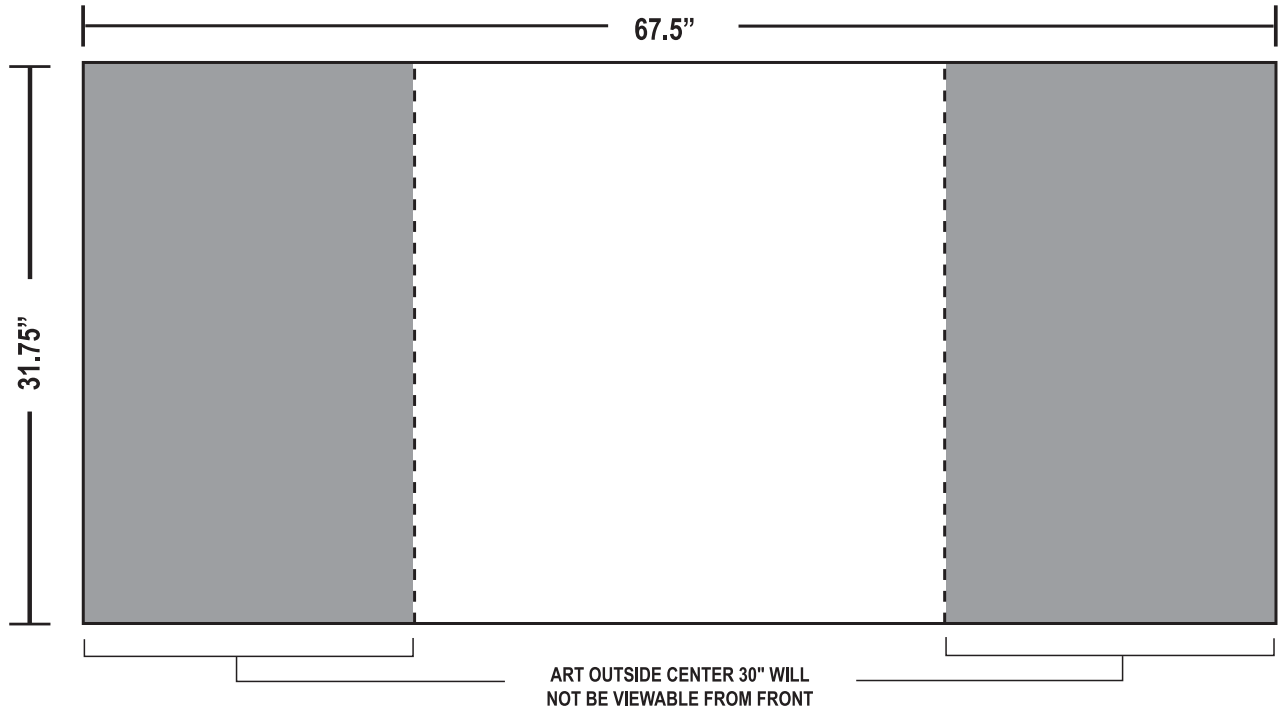

FRONTRUNNER FABRIC COLORS

- Coal - PMS Black 6
- Silver - PMS 430
- Windsor - PMS 661
- Blaze - PMS 1805
- Regency - PMS 7421
- Gold Dust - PMS 139
- Apollo - PMS 1235
- Straw - PMS 465
- Emerald - PMS 3435
- Meadow - PMS 5545
- Savannah - PMS 323
- Niagra - PMS 652
- Blueberry - PMS 3015
- Bermuda - PMS 647
- Imperial - PMS 2757
- Cornflower - PMS 653
- Panama - PMS 7463
- Clover - PMS 3308
- Midnight - PMS 2767
- Galaxy - PMS 2695
- Malibu - PMS 726
- Paper Bark - PMS 437
- Outback - PMS 412
- Chalk - PMS Cool 1
- Cloud - PMS 7543
- Ghost Gum - PMS Warm 5
- Stone - PMS 7544
- Koala - PMS 424
- Granite - PMS 7450

PRELUDE FABRIC COLORS

- Aegean - PMS 647
- Amber - PMS 139
- Ash - PMS 425
- Mist - PMS 5305
- Platinum - PMS 430
- Shadow - PMS Cool 9
- Venice - PMS 4675
- Taupe - PMS 437
- Flame - PMS 1807
- Madison - PMS 7421
- Stellar - PMS 2695
- Cobalt - PMS 2767
- Majestic - PMS 661
- Royal - PMS 2766
- Gump - PMS 3305
- Forest - PMS 3435
- Chestnut - PMS 412
- Eclipse - PMS Black 6

• PMS colors are for reference only.
• Slight shifts from PMS color may occur due to dye lot variations.
• PMS Color matching is not guaranteed.

- Frontrunner : Textured Velcro® Receptive Fabric
- Prelude: Smooth Velcro® Receptive Fabric

Total Visual Area
30"W x 31.75"H

Total Graphic Area
67.5"W x 31.75"H

---

*Please keep all text and/or logos 1" from all sides.

*Display shown with graphic or fabric wrap.

*Digital products are printed CMYK (4 color) process from your file.

*All images must be embedded and all fonts must be outlined

ACCEPTABLE FILE FORMATS:

- Adobe Illustrator (.ai, .pdf, .eps)
- All Fonts Outlined/Images Embedded

- 100 DPI AT 100%
- Adobe Photoshop - .psd .tif, or .jpg