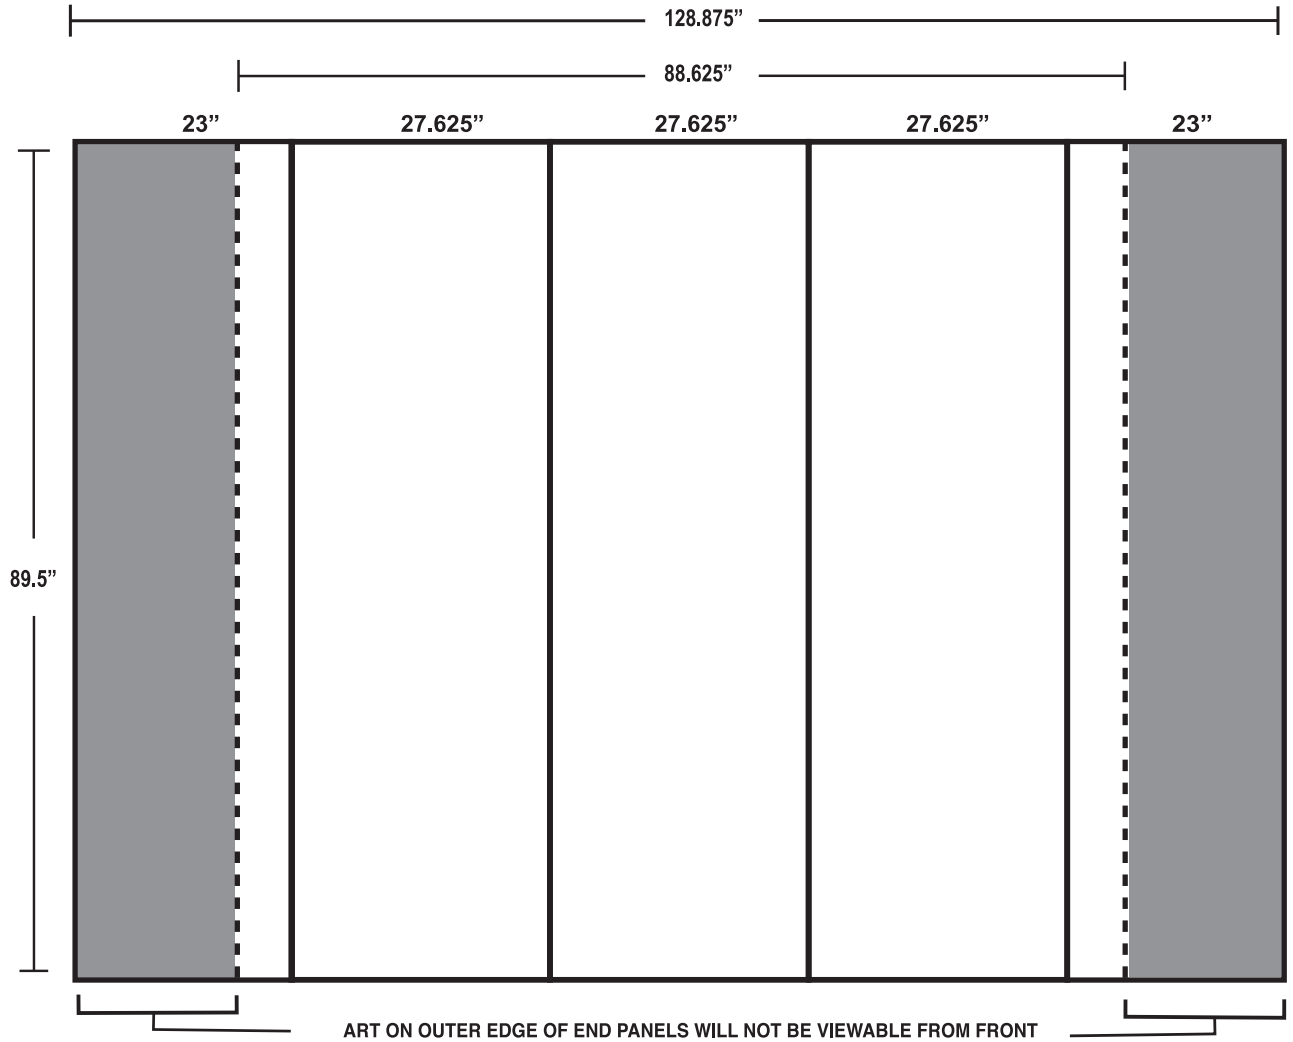

**PRELUDE
FABRIC COLORS**

- Aegean - PMS 294
- Amber - PMS 131
- Ash - PMS 426
- Mist - PMS Cool 7
- Platinum - PMS 429
- Shadow - PMS 424
- Venice - PMS 726
- Taupe - PMS 409
- Flame - PMS 1807
- Madison - PMS 195
- Stellar - PMS 2765
- Cobalt - PMS 2767
- Majestic - PMS 280
- Royal - PMS 281
- Gump - PMS 5463
- Forest - PMS 343
- Chestnut - PMS 440
- Eclipse - PMS Black 6

• PMS colors are for reference only.
• Slight shifts from PMS color may occur due to dye lot variations.
• PMS Color matching is not guaranteed.

8' Curved Ellipse/Show 'N' Rise™ Floor Display

- Frontrunner : Textured Velcro® Receptive Fabric
- Prelude: Smooth Velcro® Receptive Fabric

Total Graphic Size
128.875"W x 89.5"H

Total Visual Area
88.625"W x 89.5"H

---

*Please keep all text and/or logos 1" from all sides.

*Display shown with graphic or fabric end panels.

*Digital products are printed CMYK (4 color) process from your file. If saved as RGB, art will be converted to CMYK.

*All images must be embedded and all fonts must be outlined

ACCEPTABLE FILE FORMATS:

- Adobe Illustrator (.ai, .pdf, .eps)
- All Fonts Outlined/Images Embedded

- 100 DPI AT 100%
- Adobe Photoshop - .psd
  .tif, or .jpg