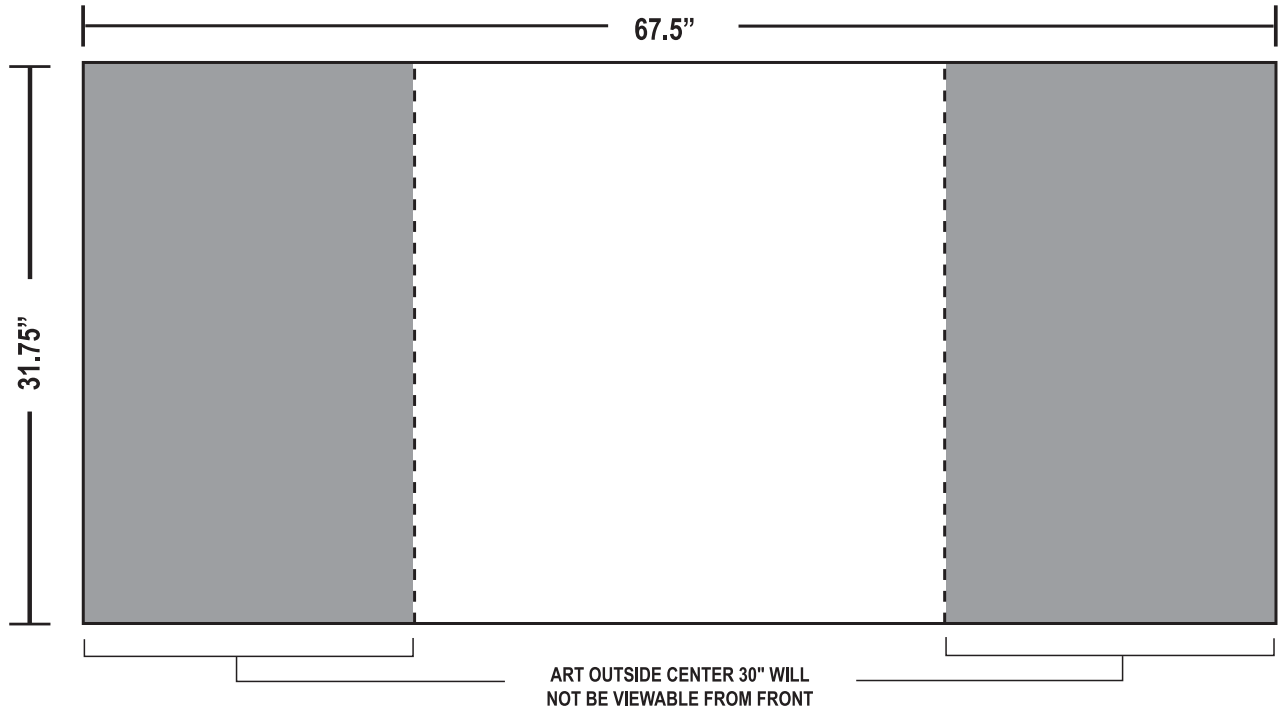

FRONTRUNNER FABRIC COLORS

- Coal - PMS Black 6
- Silver - PMS 430
- Windsor - PMS 661
- Blaze - PMS 1805
- Regency - PMS 7421
- Gold Dust - PMS 139
- Apollo - PMS 1235
- Straw - PMS 465
- Emerald - PMS 3435
- Meadow - PMS 5545
- Savannah - PMS 323
- Niagra - PMS 652
- Blueberry - PMS 3015
- Bermuda - PMS 647
- Imperial - PMS 2757
- Cornflower - PMS 653
- Panama - PMS 7463
- Clover - PMS 3308
- Midnight - PMS 2767
- Galaxy - PMS 2695
- Malibu - PMS 726
- Paper Bark - PMS 437
- Outback - PMS 412
- Chalk - PMS Cool 1
- Cloud - PMS 7543
- Ghost Gum - PMS Warm 5
- Stone - PMS 7544
- Koala - PMS 424
- Granite - PMS 7450

PRELUDE FABRIC COLORS

- Aegean - PMS 647
- Amber - PMS 139
- Ash - PMS 425
- Mist - PMS 5305
- Platinum - PMS 430
- Shadow - PMS Cool 9
- Venice - PMS 4675
- Taupe - PMS 437
- Flame - PMS 1807
- Madison - PMS 7421
- Stellar - PMS 2695
- Cobalt - PMS 2767
- Majestic - PMS 661
- Royal - PMS 2766
- Gump - PMS 3305
- Forest - PMS 3435
- Chestnut - PMS 412
- Eclipse - PMS Black 6

• PMS colors are for reference only.
• Slight shifts from PMS color may occur due to dye lot variations.
• PMS Color matching is not guaranteed.

- Frontrunner : Textured Velcro® Receptive Fabric
- Prelude: Smooth Velcro® Receptive Fabric

Total Visual Area
30"W x 31.75"H

Total Graphic Area
67.5"W x 31.75"H

---

*Please keep all text and/or logos 1" from all sides.

*Display shown with graphic or fabric wrap.

*Digital products are printed CMYK (4 color) process from your file.

*All images must be embedded and all fonts must be outlined

ACCEPTABLE FILE FORMATS:

Vector lines

Vector image

- Adobe Illustrator (.ai, .pdf, .eps)
- All Fonts Outlined/Images Embedded

Raster image

- 100 DPI AT 100%
- Adobe Photoshop - .psd .tif, or .jpg