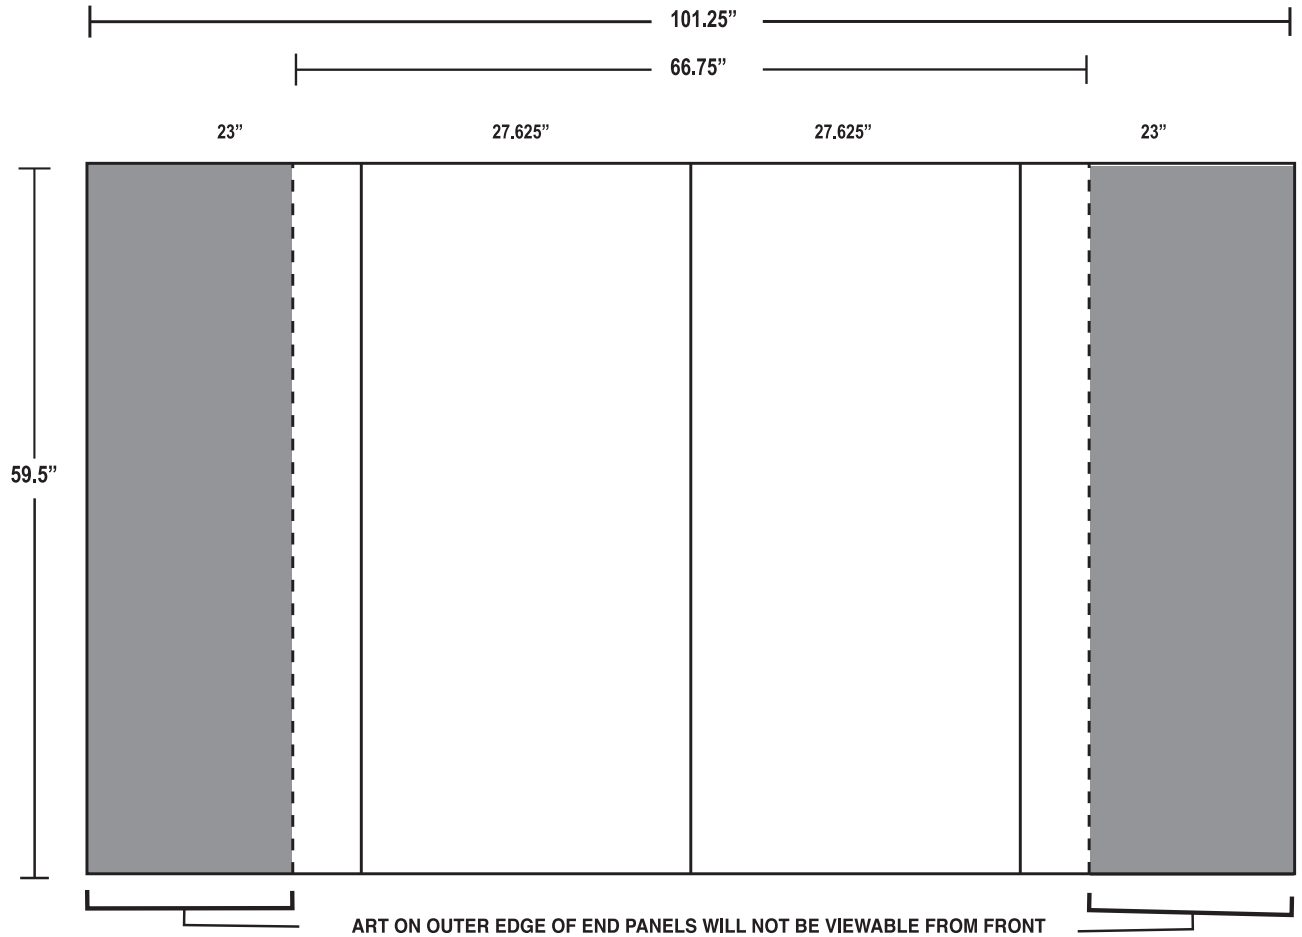

**PRELUDE
FABRIC COLORS**

- Aegean - PMS 294
- Amber - PMS 131
- Ash - PMS 426
- Mist - PMS Cool 7
- Platinum - PMS 429
- Shadow - PMS 424
- Venice - PMS 726
- Taupe - PMS 409
- Flame - PMS 1807
- Madison - PMS 195
- Stellar - PMS 2765
- Cobalt - PMS 2767
- Majestic - PMS 280
- Royal - PMS 281
- Gump - PMS 5463
- Forest - PMS 343
- Chestnut - PMS 440
- Eclipse - PMS Black 6

• PMS colors are for reference only.
• Slight shifts from PMS color may occur due to dye lot variations.
• PMS Color matching is not guaranteed.

6' Curved Ellipse/Show 'N' Rise™ Tabletop Display

- Frontrunner : Textured Velcro® Receptive Fabric
- Prelude: Smooth Velcro® Receptive Fabric

Total Graphic Size
101.25"W x 59.5"H

Total Visual Area
66.75"W x 59.5"H

---

*Please keep all text and/or logos 1" from all sides.

*Display shown with graphic or fabric end panels.

*Digital products are printed CMYK (4 color) process from your file. If saved as RGB, art will be converted to CMYK.

*All images must be embedded and all fonts must be outlined

ACCEPTABLE FILE FORMATS:

- Adobe Illustrator (.ai, .pdf, .eps)
- All Fonts Outlined/Images Embedded

- 100 DPI AT 100%
- Adobe Photoshop - .psd
  .tif, or .jpg