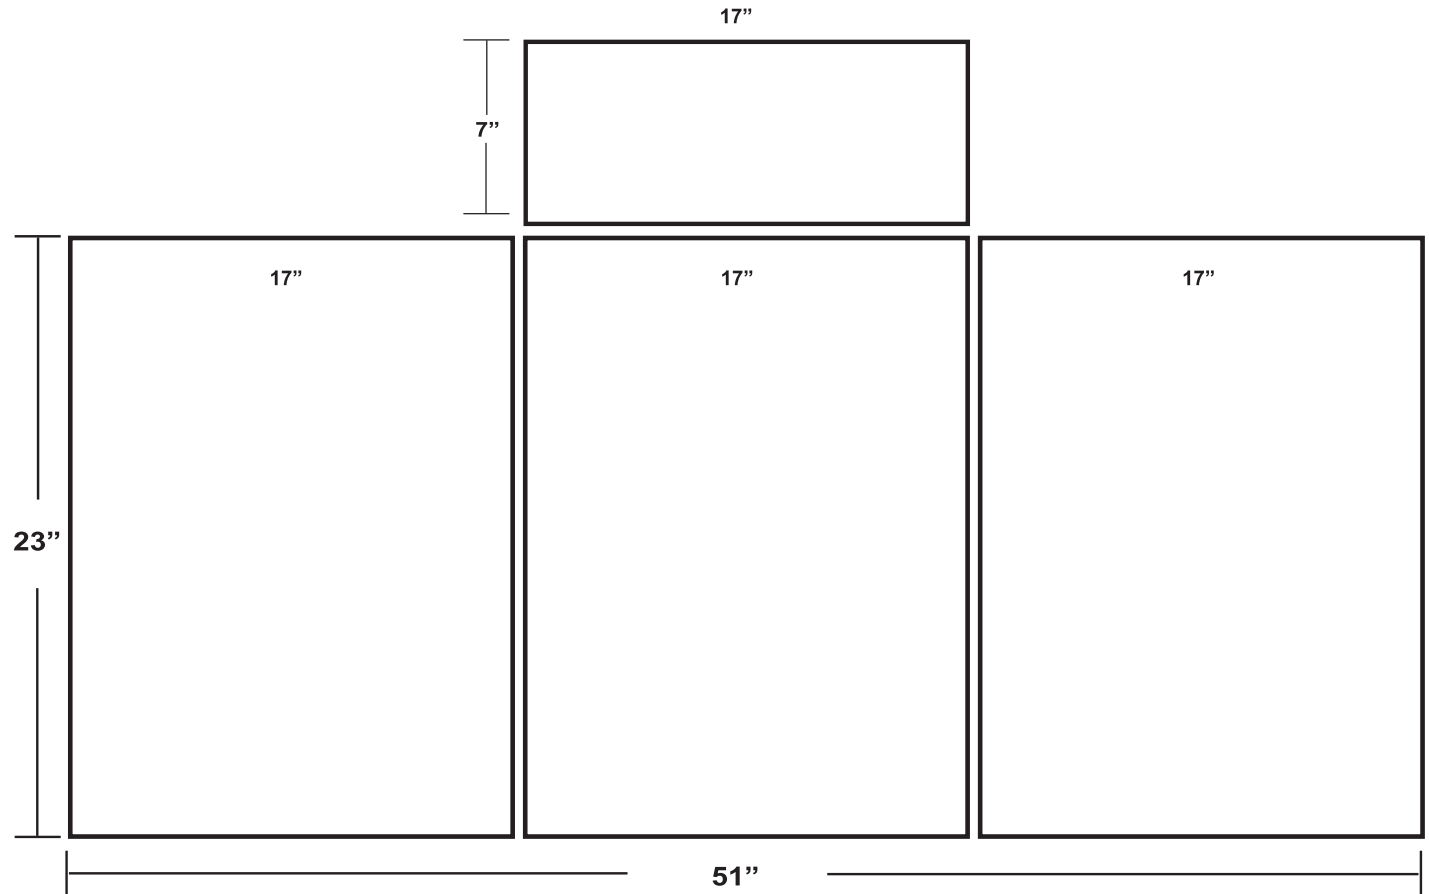

4' Show 'N' Write™ TableTop Display

Total Panel Size
51"W x 23"H

Total Header Size
17"W x 7"H

*Please keep all text and/or logos 1" from all sides.

*Digital products are printed CMYK (4 color) process from your file. If saved as RGB, art will be converted to CMYK.

*All images must be embedded and all fonts must be outlined

AVAILABLE FABRIC COLORS

- Black
- Grey - PMS 422
- Blue - PMS 2728