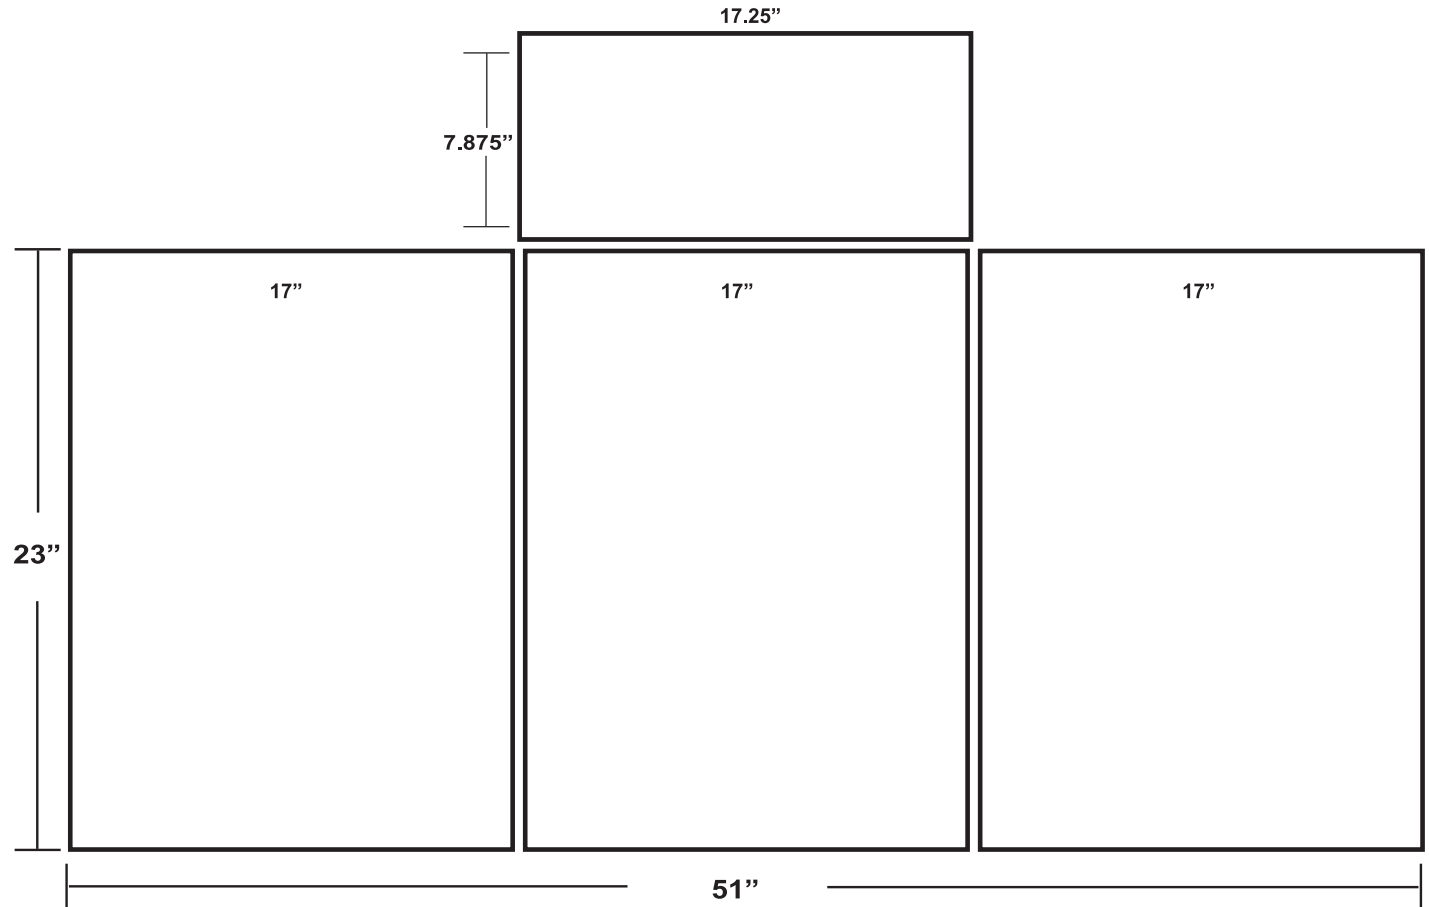

4' Show 'N' Fold™ TableTop Display

Total Panel Size

51"W x 23"H

Total Header Size

17.25"W x 7.875"H

*Please keep all text and/or logos 1" from all sides.

*Digital products are printed CMYK (4 color) process from your file. If saved as RGB, art will be converted to CMYK.

*All images must be embedded and all fonts must be outlined

AVAILABLE FABRIC COLORS

- Black
- Grey - PMS 422
- Blue - PMS 2728