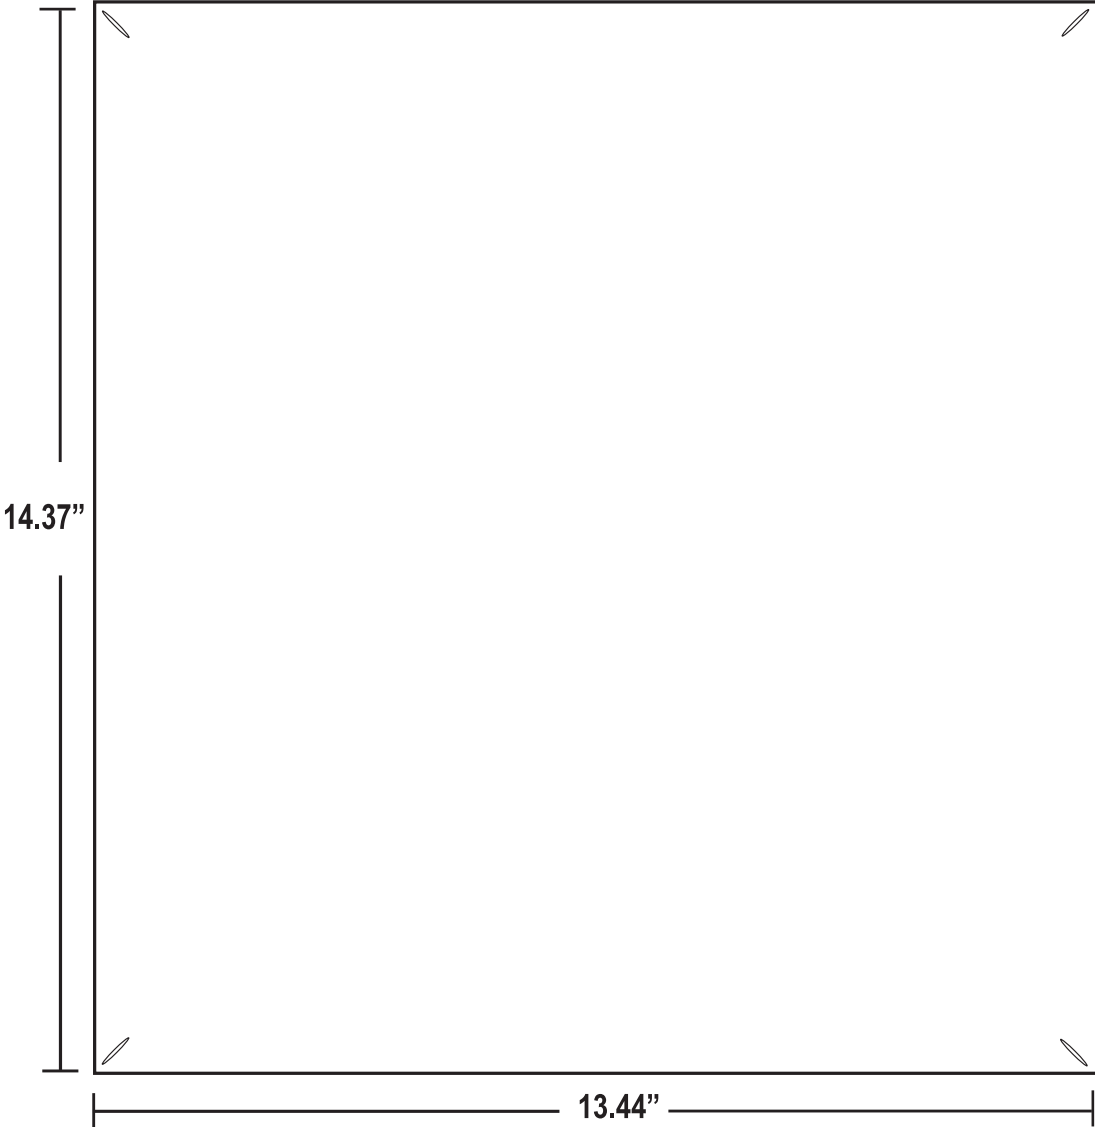

Total Graphic Size

13.44"W x 14.37"H

Banner A Description

1 Quad - Square

All banner corners attach to all 4 front pegs.

-OR-

All banner corners attach to all 4 back pegs.

*Please keep all text and/or logos .5" from all sides.

*Allow a .5" button hole in each corner of the graphic. Holes are double stitched.

*Dye Sub products are printed CMYK (4 color) process from your file. PMS color matching is not guaranteed.

*All images must be embedded and all fonts must be outlined