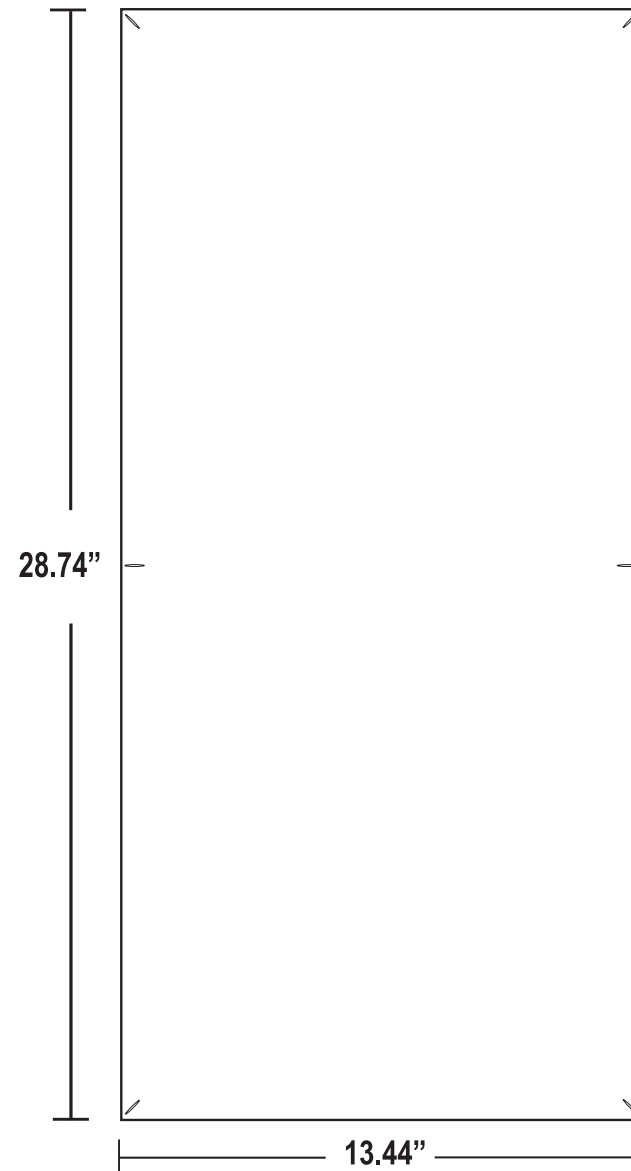

Total Graphic Size

13.44"W x 28.74"H

Banner D Description

2 Quad - Vertical

All banner corners attach to all 6 front pegs.

-OR-

All banner corners attach to all 6 back pegs.

*Please keep all text and/or logos .5" from all sides.

*Allow a .5" button hole in each corner of the graphic. Holes are double stitched.

*Dye Sub products are printed CMYK (4 color) process from your file. PMS color matching is not guaranteed.

*All images must be embedded and all fonts must be outlined

ACCEPTABLE FILE FORMATS:

Vector lines

Vector image

- Adobe Illustrator (.ai, .pdf, .eps)
- All Fonts Outlined/Images embedded

Raster image

- *100 DPI AT 100%
- *Adobe Photoshop - .psd
  .tif, or .jpg