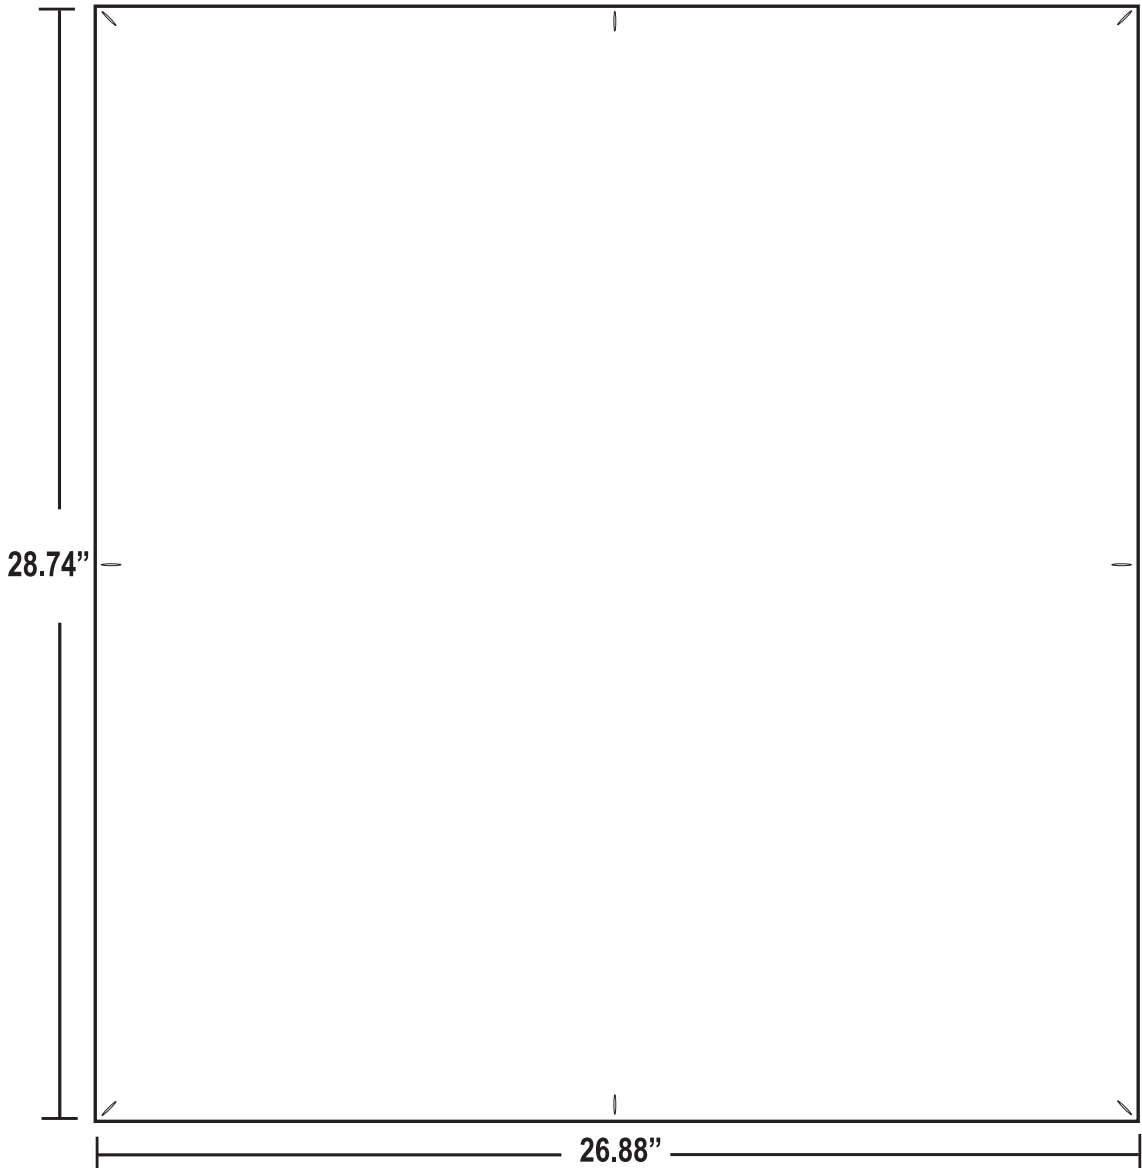

Total Graphic Size

26.88"W x 28.74"H

Banner F Description

4 Quad - Square

All banner corners attach to all 8 front pegs.

-OR-

All banner corners attach to all 8 back pegs.

- *Please keep all text and/or logos .5" from all sides.
- *Allow a .5" button hole in each corner of the graphic. Holes are double stitched.
- *Dye Sub products are printed CMYK (4 color) process from your file. PMS color matching is not guaranteed.
- *All images must be embedded and all fonts must be outlined