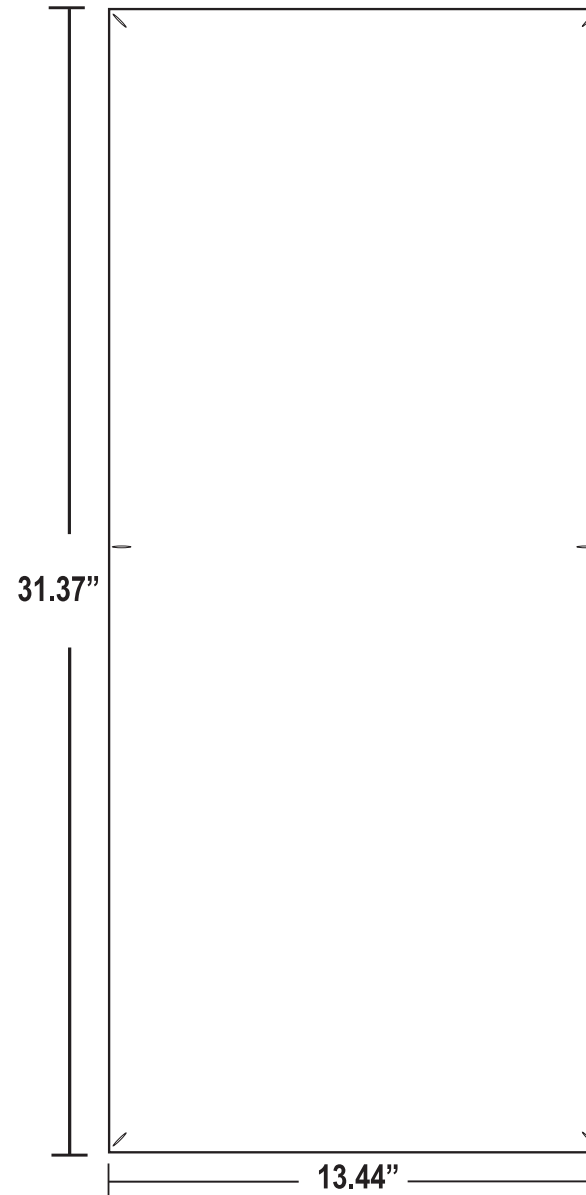

Total Graphic Size

13.44"W x 31.37"H

Banner I Description

2 Quad - Vertical

Top 2 corners attach to 2 front pegs.

Middle attaches to 2 front pegs.

Bottom 2 corners attach to 2 back pegs.

*Please keep all text and/or logos .5" from all sides.

*Allow a .5" button hole in each corner of the graphic. Holes are double stitched.

*Dye Sub products are printed CMYK (4 color) process from your file. PMS color matching is not guaranteed.

*All images must be embedded and all fonts must be outlined

ACCEPTABLE FILE FORMATS:

Vector lines

Vector image

- Adobe Illustrator (.ai, .pdf, .eps)
- All Fonts Outlined/Images embedded

Raster image

- *100 DPI AT 100%
- *Adobe Photoshop - .psd
  .tif, or .jpg