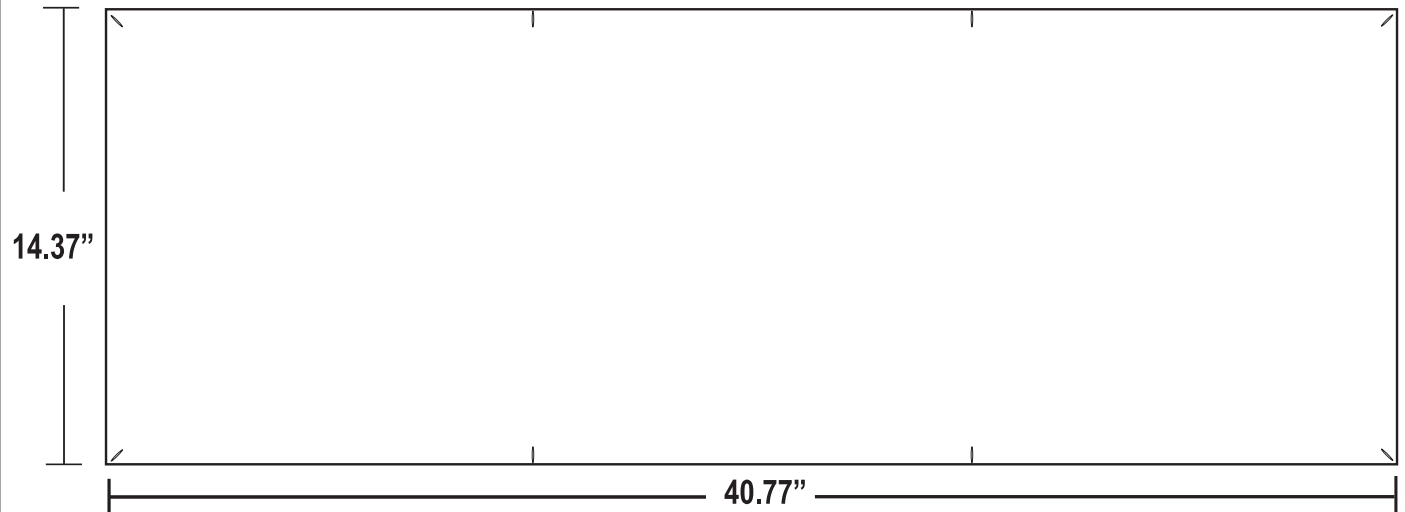

Total Graphic Size

40.77"W x 14.37"H

Banner J Description

3 Quad - Horizontal

All banner corners attach to all 8 front pegs.

-OR-

All banner corners attach to all 8 back pegs.

*Please keep all text and/or logos .5" from all sides.

*Allow a .5" button hole in each corner of the graphic. Holes are double stitched.

*Dye Sub products are printed CMYK (4 color) process from your file. PMS color matching is not guaranteed.

*All images must be embedded and all fonts must be outlined