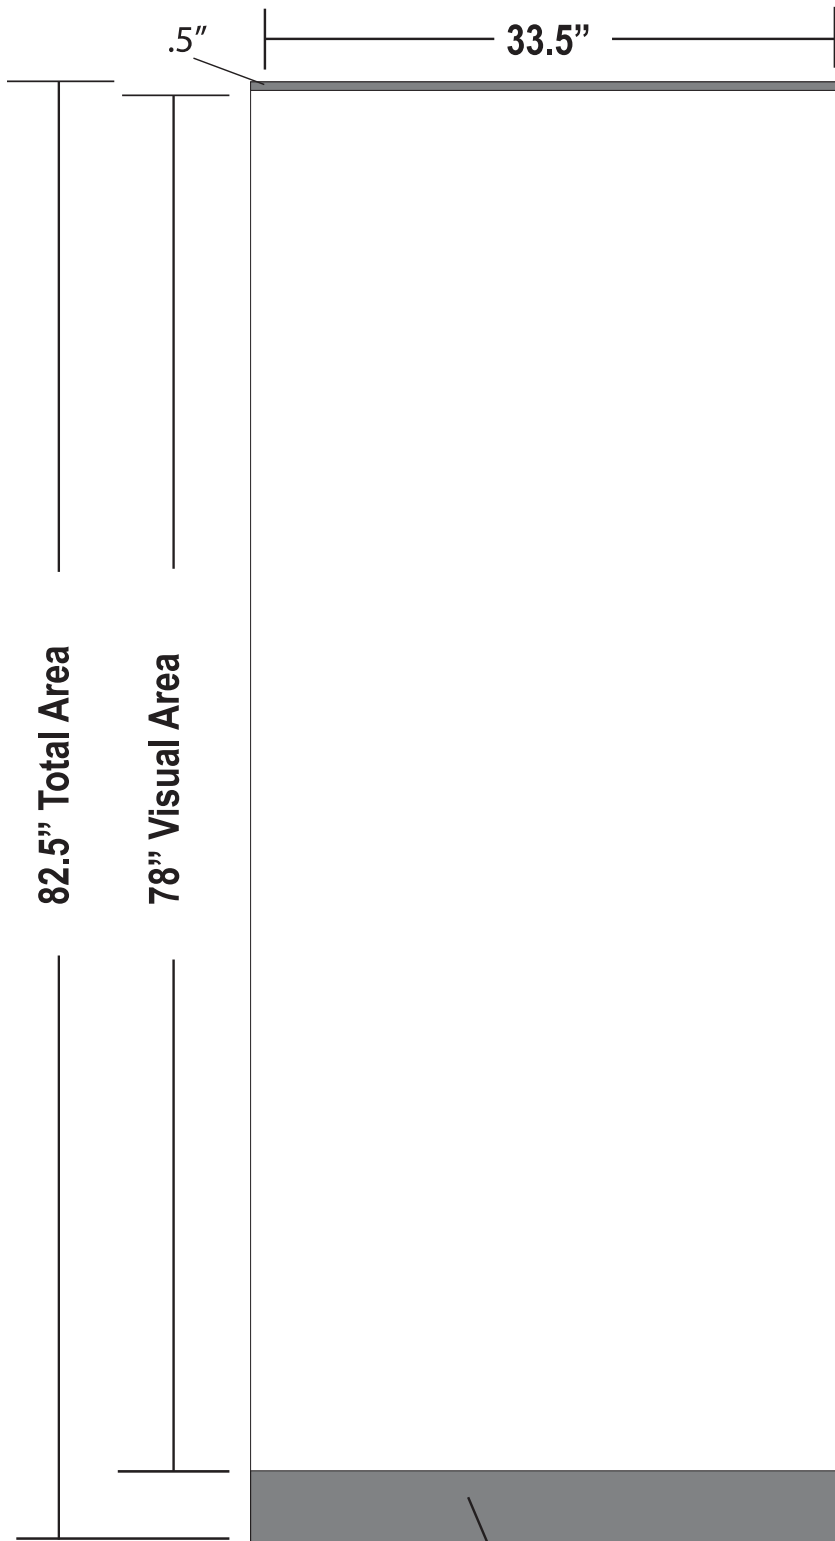

# Rapid Change™ Retractor Banner Display

## Total Graphic Size

33.5"W x 82.5"H

## Total Visual Area:

33.5"W x 78"H

\*Please keep all text and/or logos 1" from all sides.

\* Allow a 1/2" bleed on the top of the banner

\*Digital products are printed CMYK (4 color) process from your file.