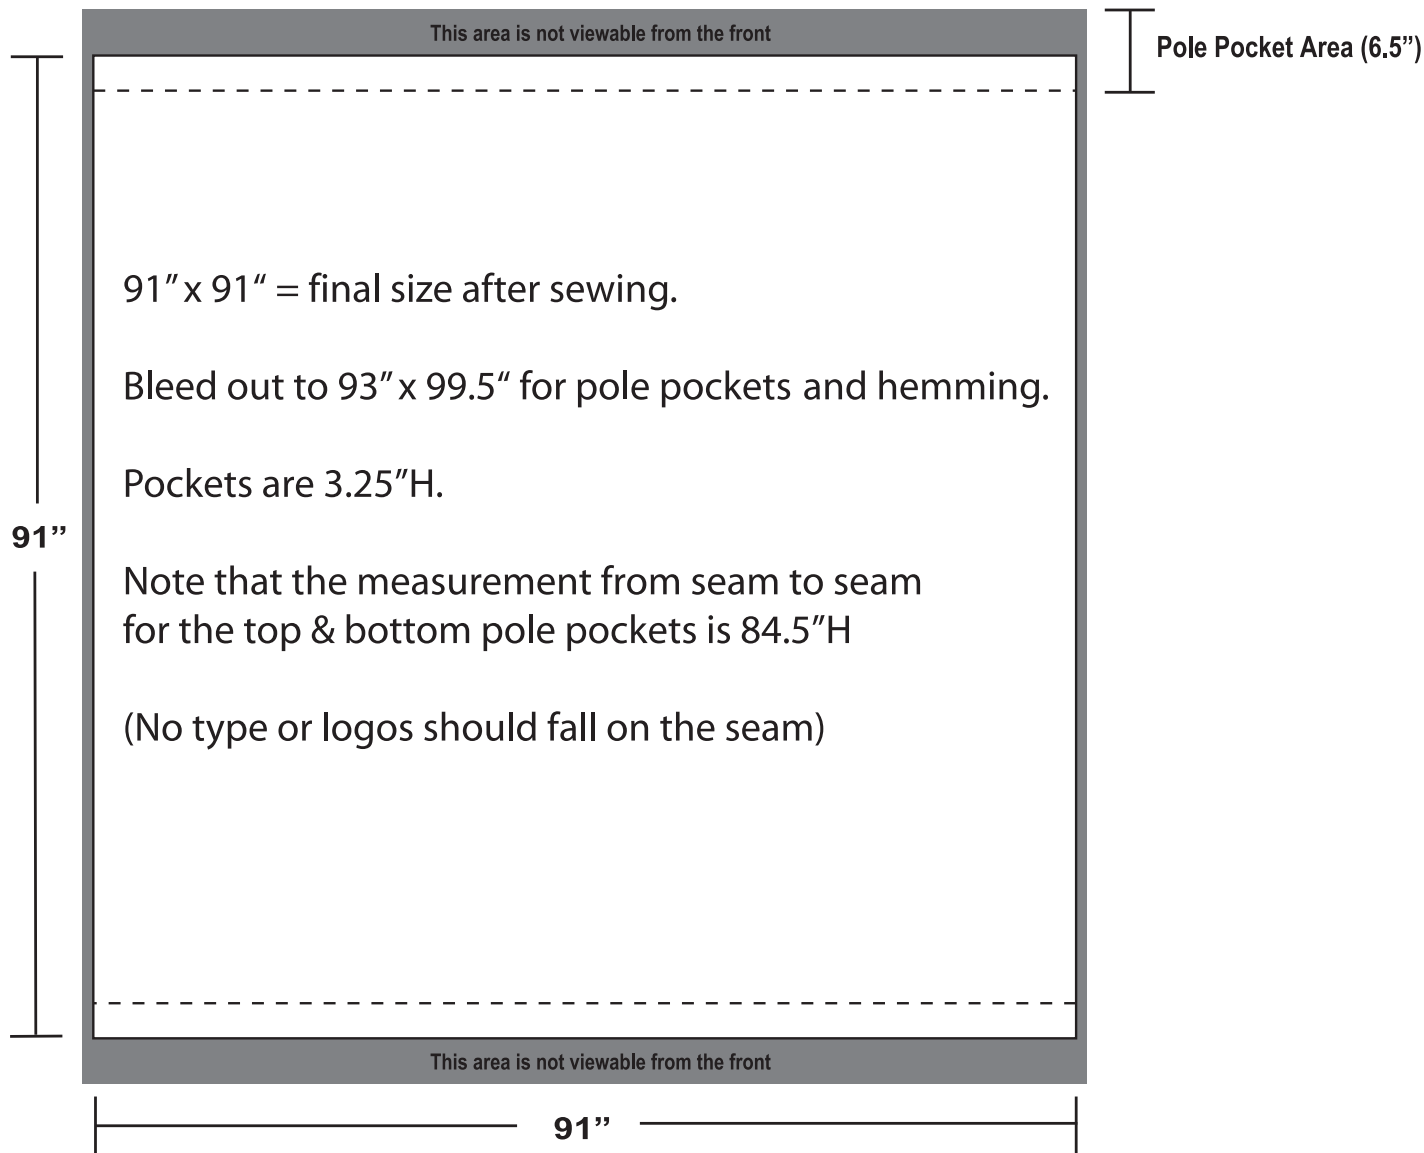

8' Promoter™ Adjustable Backwall Display

Total Graphic Area

91"W x 91"H

Total Visual Area

91"W x 84.5"H

*PMS color matching is not guaranteed.

*Dye Sub products are printed CMYK (4 color) process from your file. If saved as RGB, art will be converted to CMYK.