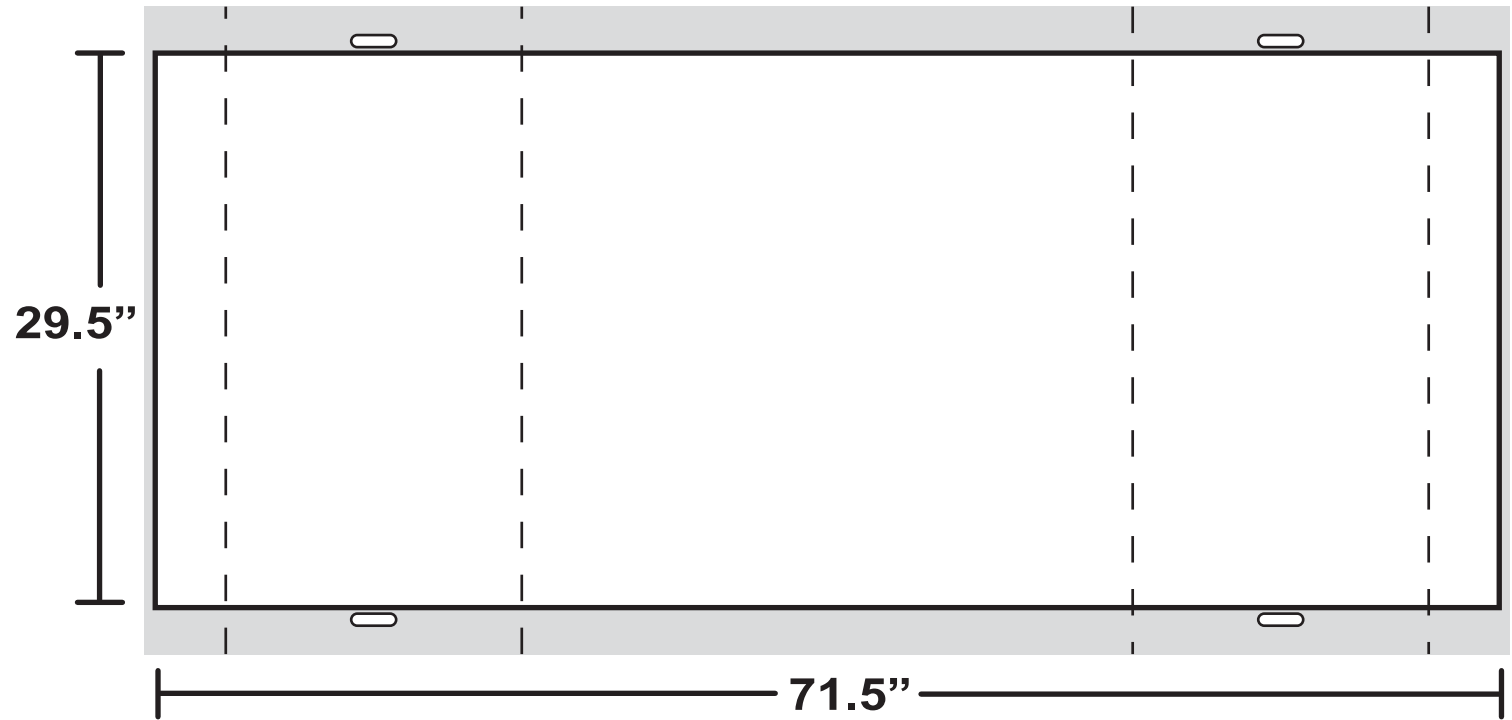

Total Graphic Size:

72.625"W x 34.5"H

Total Visual Area:

71.5"W x 29.5"H

*Please keep all text and/or logos 1" from all sides.

*Digital products are printed CMYK (4 color) process from your file. If saved as RGB, art will be converted to CMYK.

*All images must be embedded and all fonts must be outlined

ACCEPTABLE FILE FORMATS:

Vector lines

Vector image

- * Adobe Illustrator (.ai, .pdf, .eps)
- * All Fonts Outlined/Images Embedded

Raster image

- *100 DPI AT 100%
- *Adobe Photoshop - .psd
.tif, or .jpg