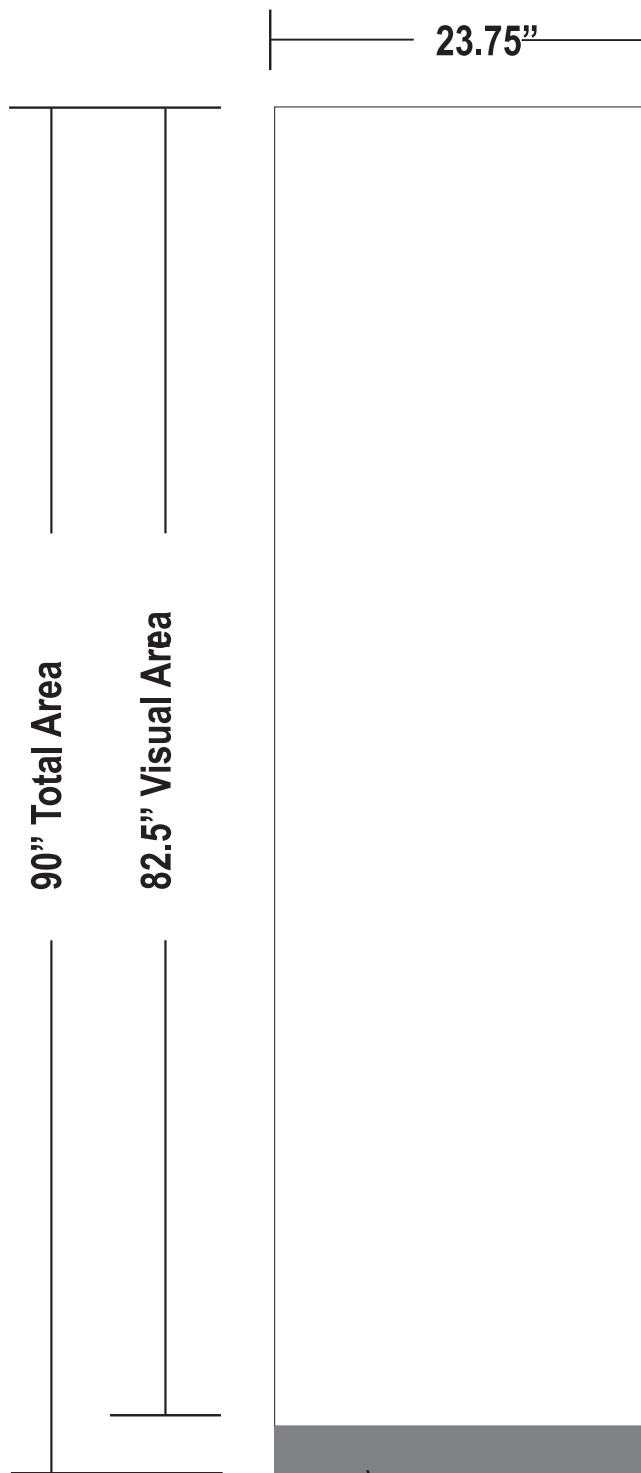

24" Premium Retractor™ Banner Display

<p>Total Graphic Size 23.75"W x 90"H</p>
<p>Total Visual Area: 23.75"W x 82.5"H</p>
<p>Available in Single or Double Sided</p>
<p>*Please keep all text and/or logos 1" from all sides.</p> <p>*Digital products are printed CMYK (4 color) process from your file. If saved as RGB, art will be converted to CMYK.</p> <p>*All images must be embedded and all fonts must be outlined</p>

ACCEPTABLE FILE FORMATS:

Vector lines

Vector image

- * Adobe Illustrator (.ai, .pdf, .eps)
- * All Fonts Outlined/images embedded

Raster image

- * 100 DPI AT 100%
- * Adobe Photoshop - .psd
- * .tif, or .jpg