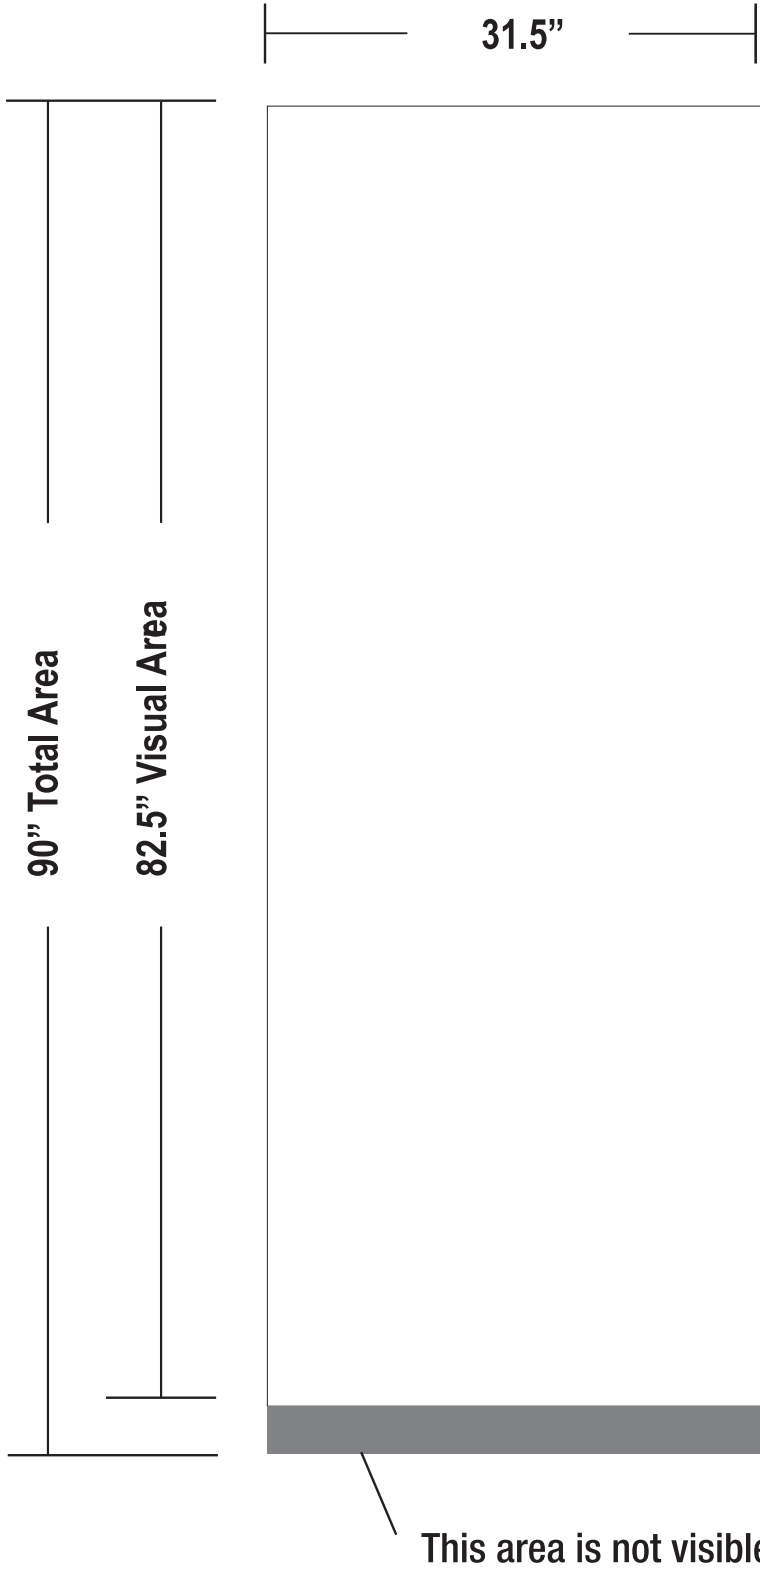

32" Premium Retractor™ Banner Display

<p>Total Graphic Size 31.5"W x 90"H</p>
<p>Total Visual Area: 31.5"W x 82.5"H</p>
<p>Available in Single or Double Sided</p>
<p>*Please keep all text and/or logos 1" from all sides.</p>
<p>*Digital products are printed CMYK (4 color) process from your file. If saved as RGB, art will be converted to CMYK.</p>
<p>*All images must be embedded and all fonts must be outlined</p>

ACCEPTABLE FILE FORMATS:

Vector lines

Vector image

- * Adobe Illustrator (.ai, .pdf, .eps)
- * All Fonts Outlined/images embedded

Raster image

- * 100 DPI AT 100%
- * Adobe Photoshop - .psd
- * .tif, or .jpg