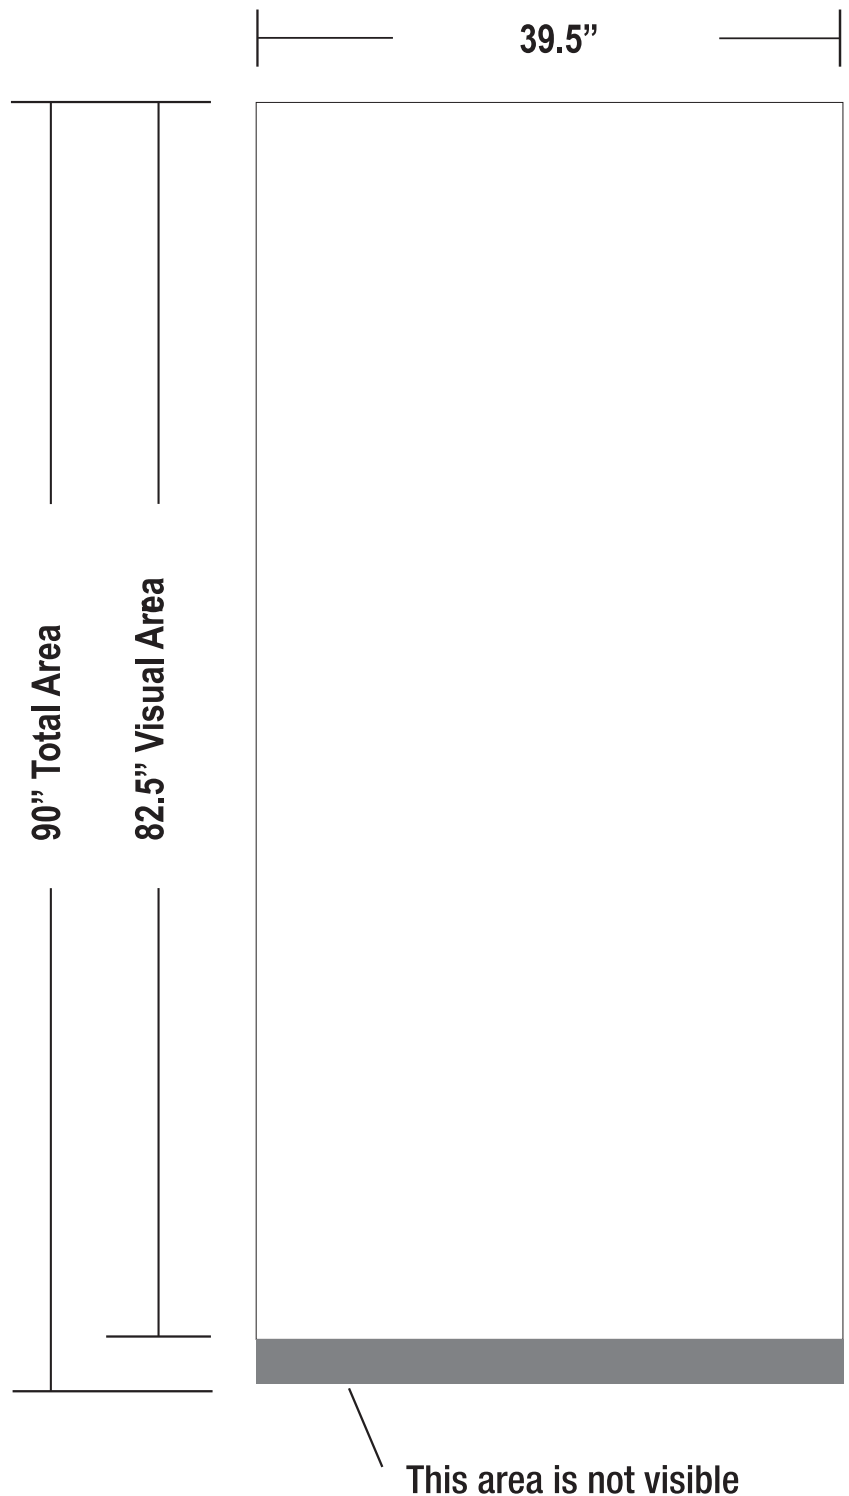

40" Premium Retractor™ Banner Display

Total Graphic Size

39.5"W x 90"H

Total Visual Area:

39.5"W x 82.5"H

Available in Single or Double Sided

*Please keep all text and/or logos
1" from all sides.

*Digital products are printed CMYK
(4 color) process from your file.

*All images must be embedded
and all fonts must be outlined

ACCEPTABLE FILE FORMATS:

Vector lines

Vector image

- * Adobe Illustrator (.ai, .pdf, .eps)
- * All Fonts Outlined/images embedded

Raster image

- * 100 DPI AT 100%
- * Adobe Photoshop - .psd
- * .tif, or .jpg