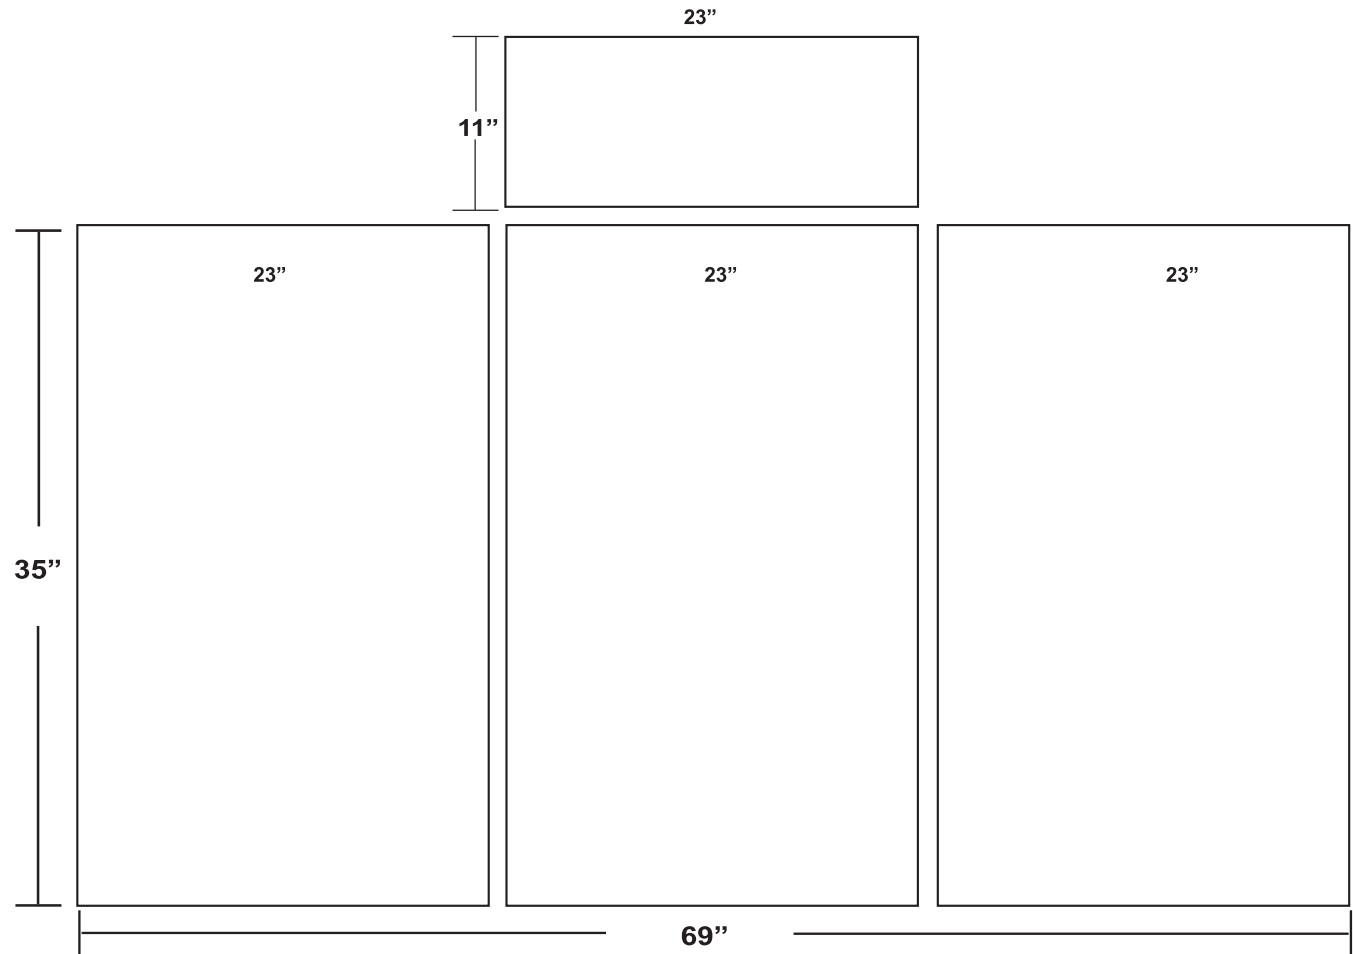

6' Fast Trak™ Table Top Display

Total Panel Size

69"W x 35"H

Total Header Size

23"W x 11"H

*Please keep all text and/or logos 1" from all sides.

*Digital products are printed CMYK (4 color) process from your file. If saved as RGB, art will be converted to CMYK.

*All images must be embedded and all fonts must be outlined