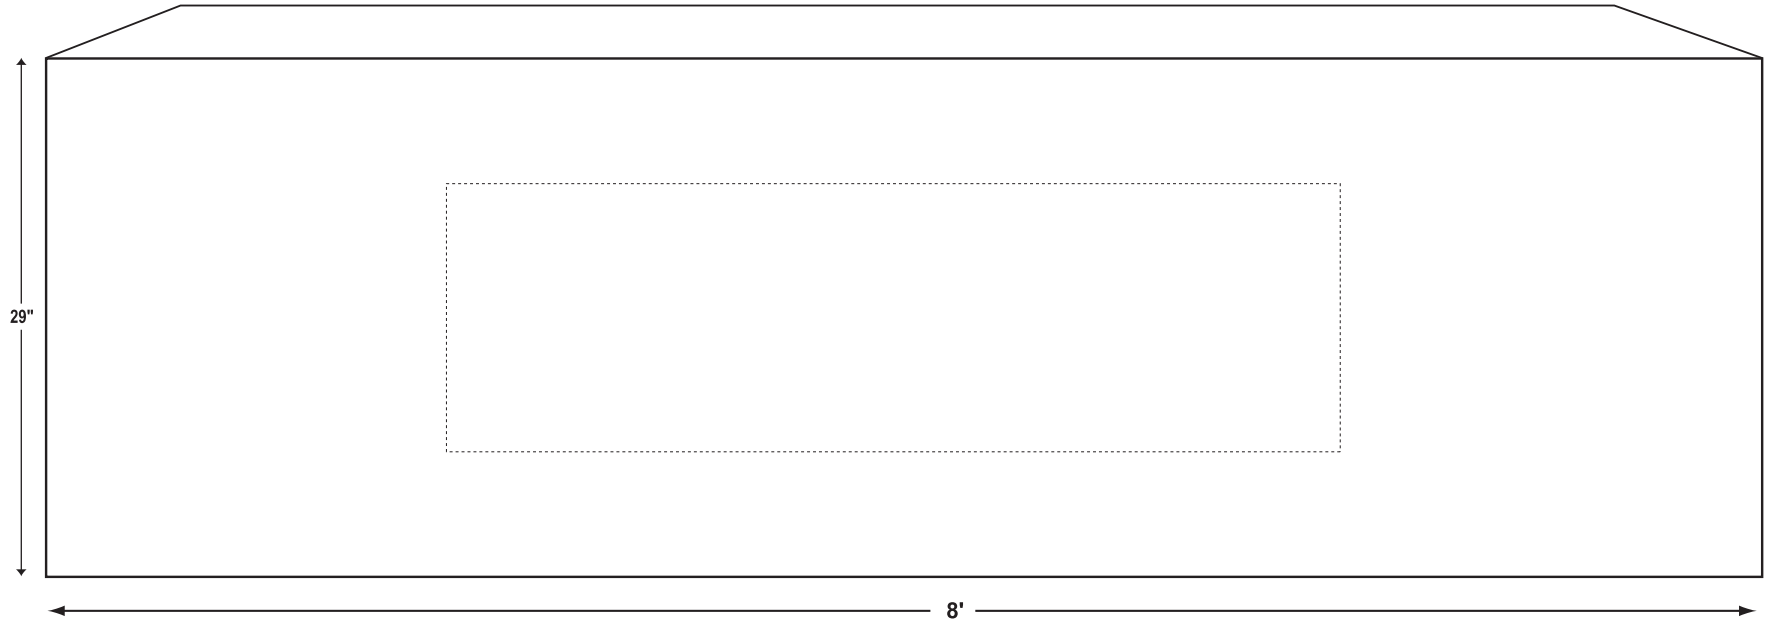

STOCK FABRIC COLORS

- Red-PMS 193
- Royal Blue-PMS 288
- White
- Black
- Burgundy-PMS 195
- Yellow-PMS 1235
- Kelly Green-PMS 341
- Hunter Green-PMS 357
- Blueberry-PMS 301
- Navy Blue-PMS 2767
- Purple-PMS 2607
- Charcoal-PMS 425
- Grey-PMS Cool 4C
- Ivory-PMS Warm 1C
- Beige-PMS 7508

STOCK IMPRINT COLORS

- Red-PMS 193
- Gold-PMS 1235
- Royal Blue-PMS 288
- White
- Black
- Cardinal Red-PMS 208
- Maroon-PMS 229
- Orange-PMS 172
- Maize-PMS 109
- Old Gold-PMS 139
- Kelly Green-PMS 349
- Dark Green-PMS 350
- Shark Teal-PMS 3282
- Columbia-PMS 279
- Navy Blue-PMS 2767
- Purple-PMS 268
- Brown-PMS 440
- Grey-PMS Cool Grey 7C
- Pink-PMS 1895

• PMS colors are for reference only.
• Slight shifts from PMS color may occur due to dye lot variations.
• PMS Color matching is not guaranteed.

1-Color Imprint

8' Convertible™ Table Throw

Converts from a 8' Standard Throw to a 6' Fitted Throw

Max Imprint Area

50"W x 15"H

ACCEPTABLE FILE FORMATS:

VECTOR ART ONLY

Vector lines

Vector image

- Adobe Illustrator (.ai, .pdf, .eps)
- All Fonts Outlined
- All words at minimum 1/4" tall
- All lines at minimum 1/8" thick