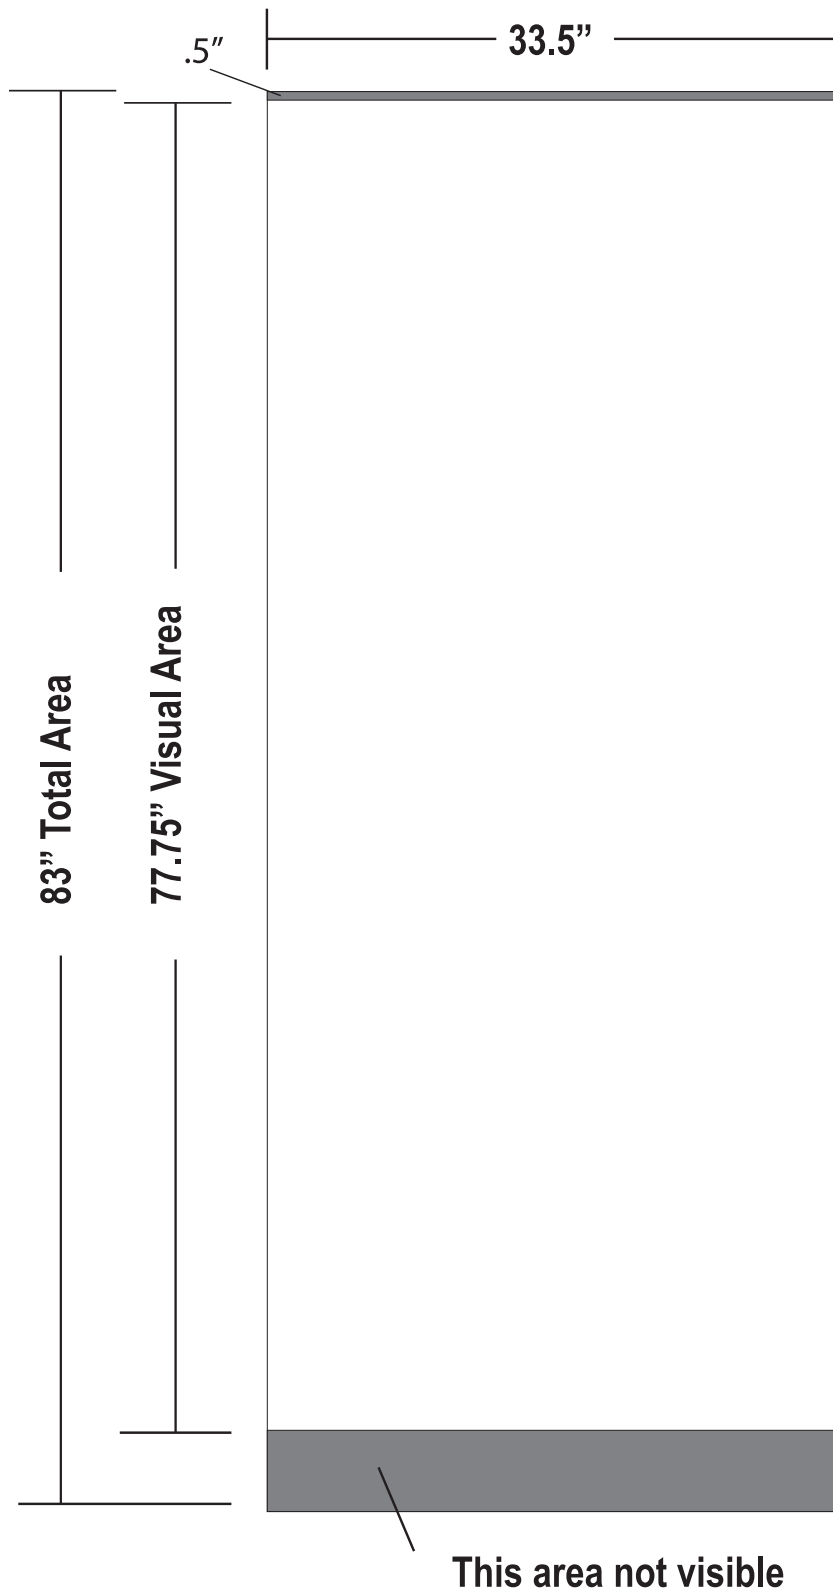

33.5" Economy Retractor™ Banner Display

Total Graphic Size

33.5"W x 83"H

Total Visual Area:

33.5"W x 77.75"H

*Please keep all text and/or logos 1" from all sides.

* Allow a 1/2" bleed on the top of the banner

Vector image

- * Adobe Illustrator (.ai, .pdf, .eps)
- * All Fonts Outlined/images embedded

Raster image

- * 100 DPI AT 100%
- * Adobe Photoshop - .psd
- * .tif, or .jpg

6' Fast Trak™ Table Top Display

Total Panel Size

69"W x 35"H

Total Header Size

23"W x 11"H

*Please keep all text and/or logos 1" from all sides.

*Digital products are printed CMYK (4 color) process from your file. If saved as RGB, art will be converted to CMYK.

Max Imprint Area

50"W x 15"H

ACCEPTABLE FILE FORMATS:

VECTOR ART ONLY

Vector lines

Vector image

- * Adobe Illustrator (.ai, .pdf, .eps)
- * All Fonts Outlined
- * All words at minimum 1/4" tall
- * All lines at minimum 1/8" thick