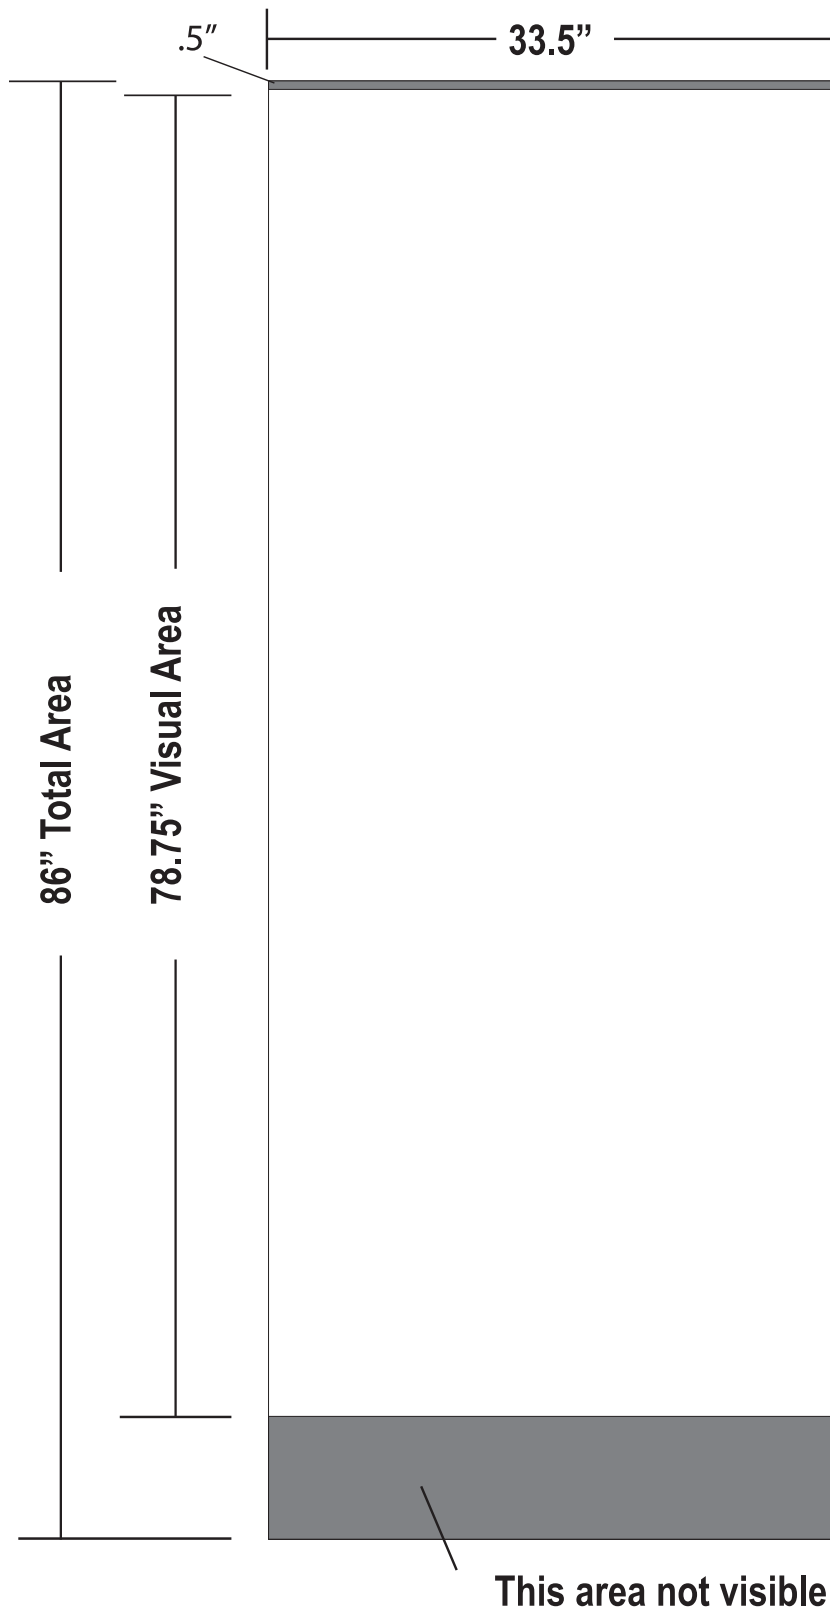

33.5" Economy Retractor™ Banner Display

Total Graphic Size

33.5"W x 86"H

Total Visual Area:

33.5"W x 78.75"H

*Please keep all text and/or logos 1" from all sides.

* Allow a 1/2" bleed on the top of the banner

*Digital products are printed CMYK (4 color) process from your file.

*All images must be embedded and all fonts must be outlined

ACCEPTABLE FILE FORMATS:

Vector lines

Vector image

- * Adobe Illustrator (.ai, .pdf, .eps)
- * All Fonts Outlined/images embedded