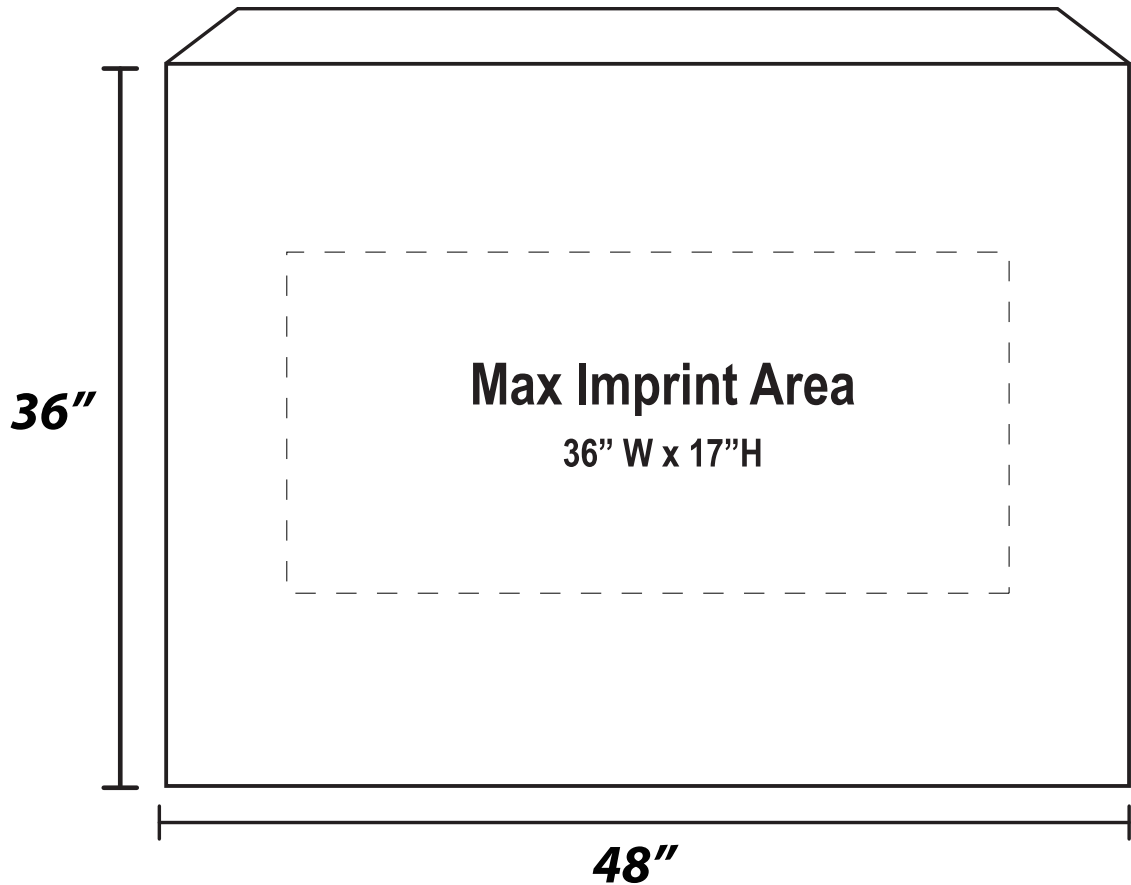

# Fitted Demo Table Throw (Front Only)

\*Front Only Dye Sub is a white throw with a full color imprint. PMS color matching is not guaranteed.

\*All images must be embedded and all fonts must be outlined