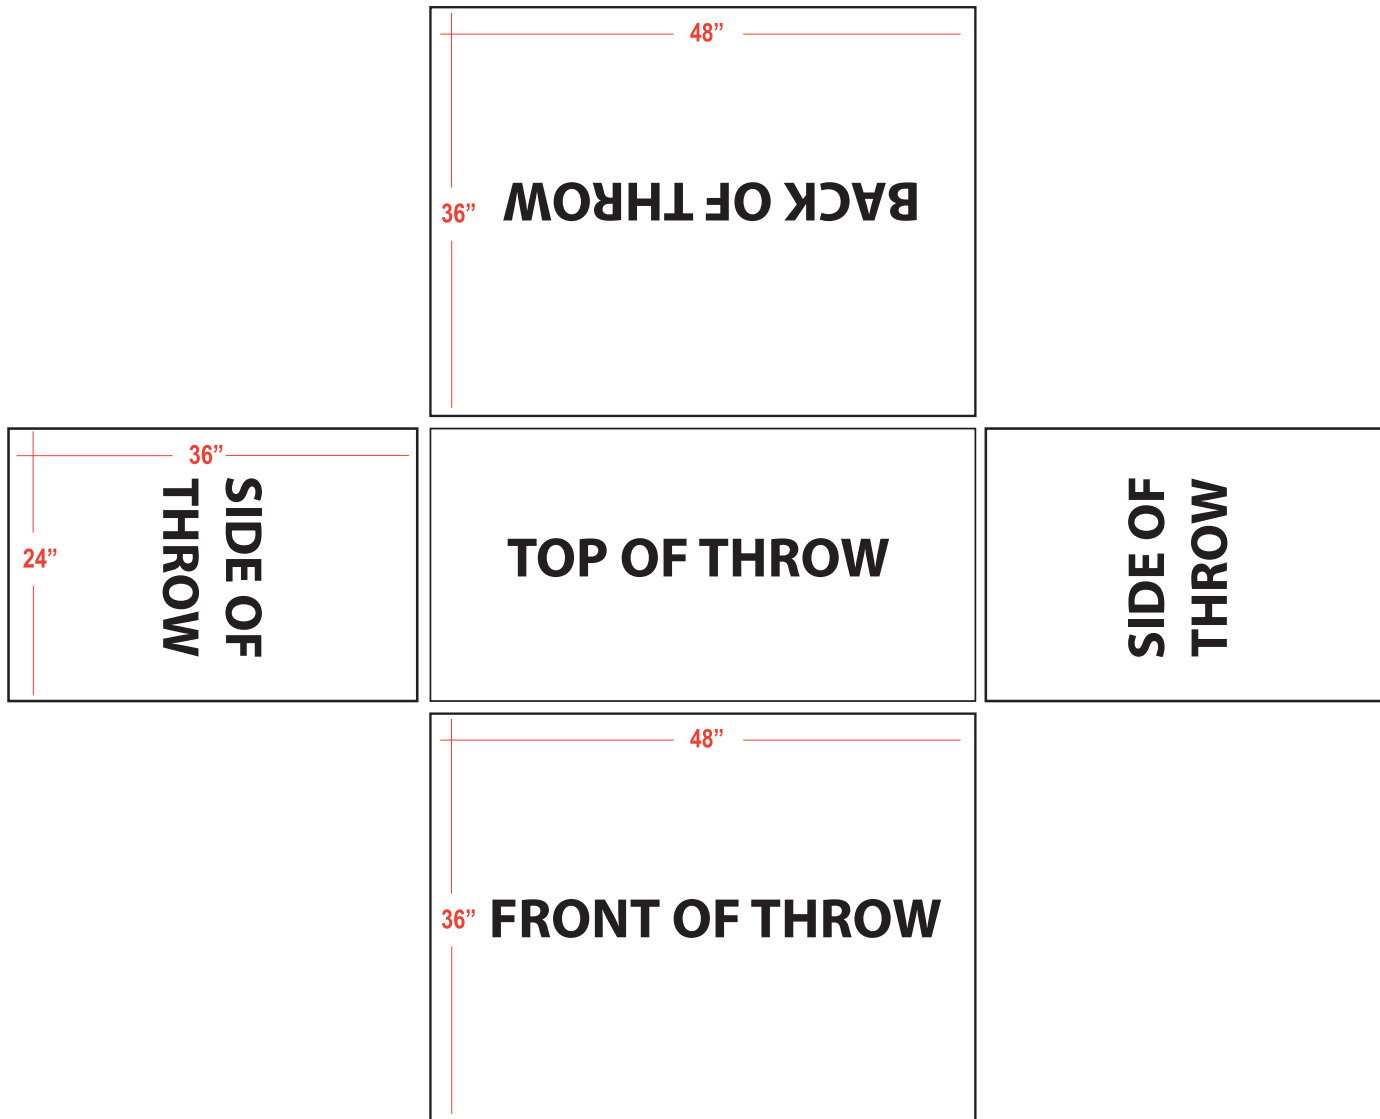

Fitted Demo Table Throw (Full Bleed)

Five Separate Files

Front and Back File

48.5"W x 36.5"H

Top File

48.5"W x 24.5"H

Side File

36.5"W x 24.5"H

*PMS color matching is not guaranteed.

*Dye Sub products are printed CMYK (4 color) process from your file.

*All images must be embedded and all fonts must be outlined

ACCEPTABLE FILE FORMATS:

Vector lines