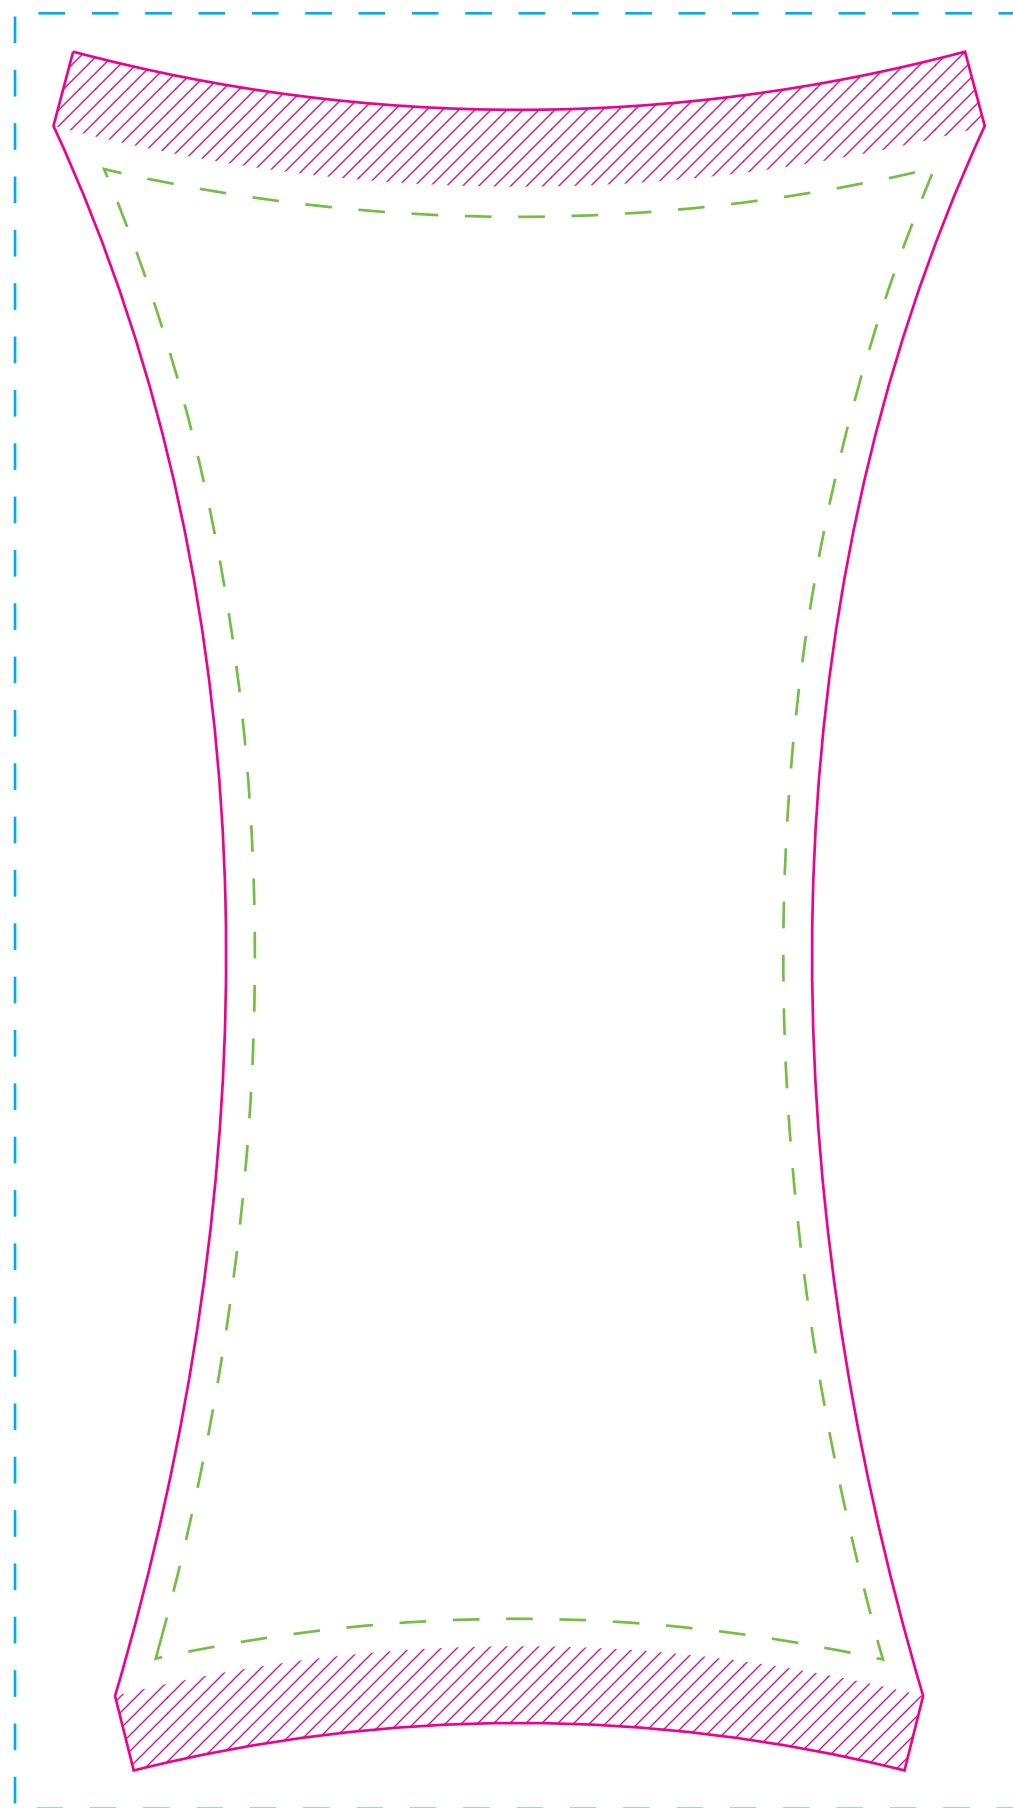

# 7' Ion

-  Denotes "Safe Area"
-  Denotes actual die line
-  Denotes necessary bleed
-  Denotes graphic fold over

Visual Size - 89.5" h x 48.5" w  
Bleed Size - 93.5" h x 52.5" w

1/10th Scale

**SIEGEL**<sup>®</sup>  
**DISPLAY PRODUCTS**  
*Putting Business on Display Every Day*