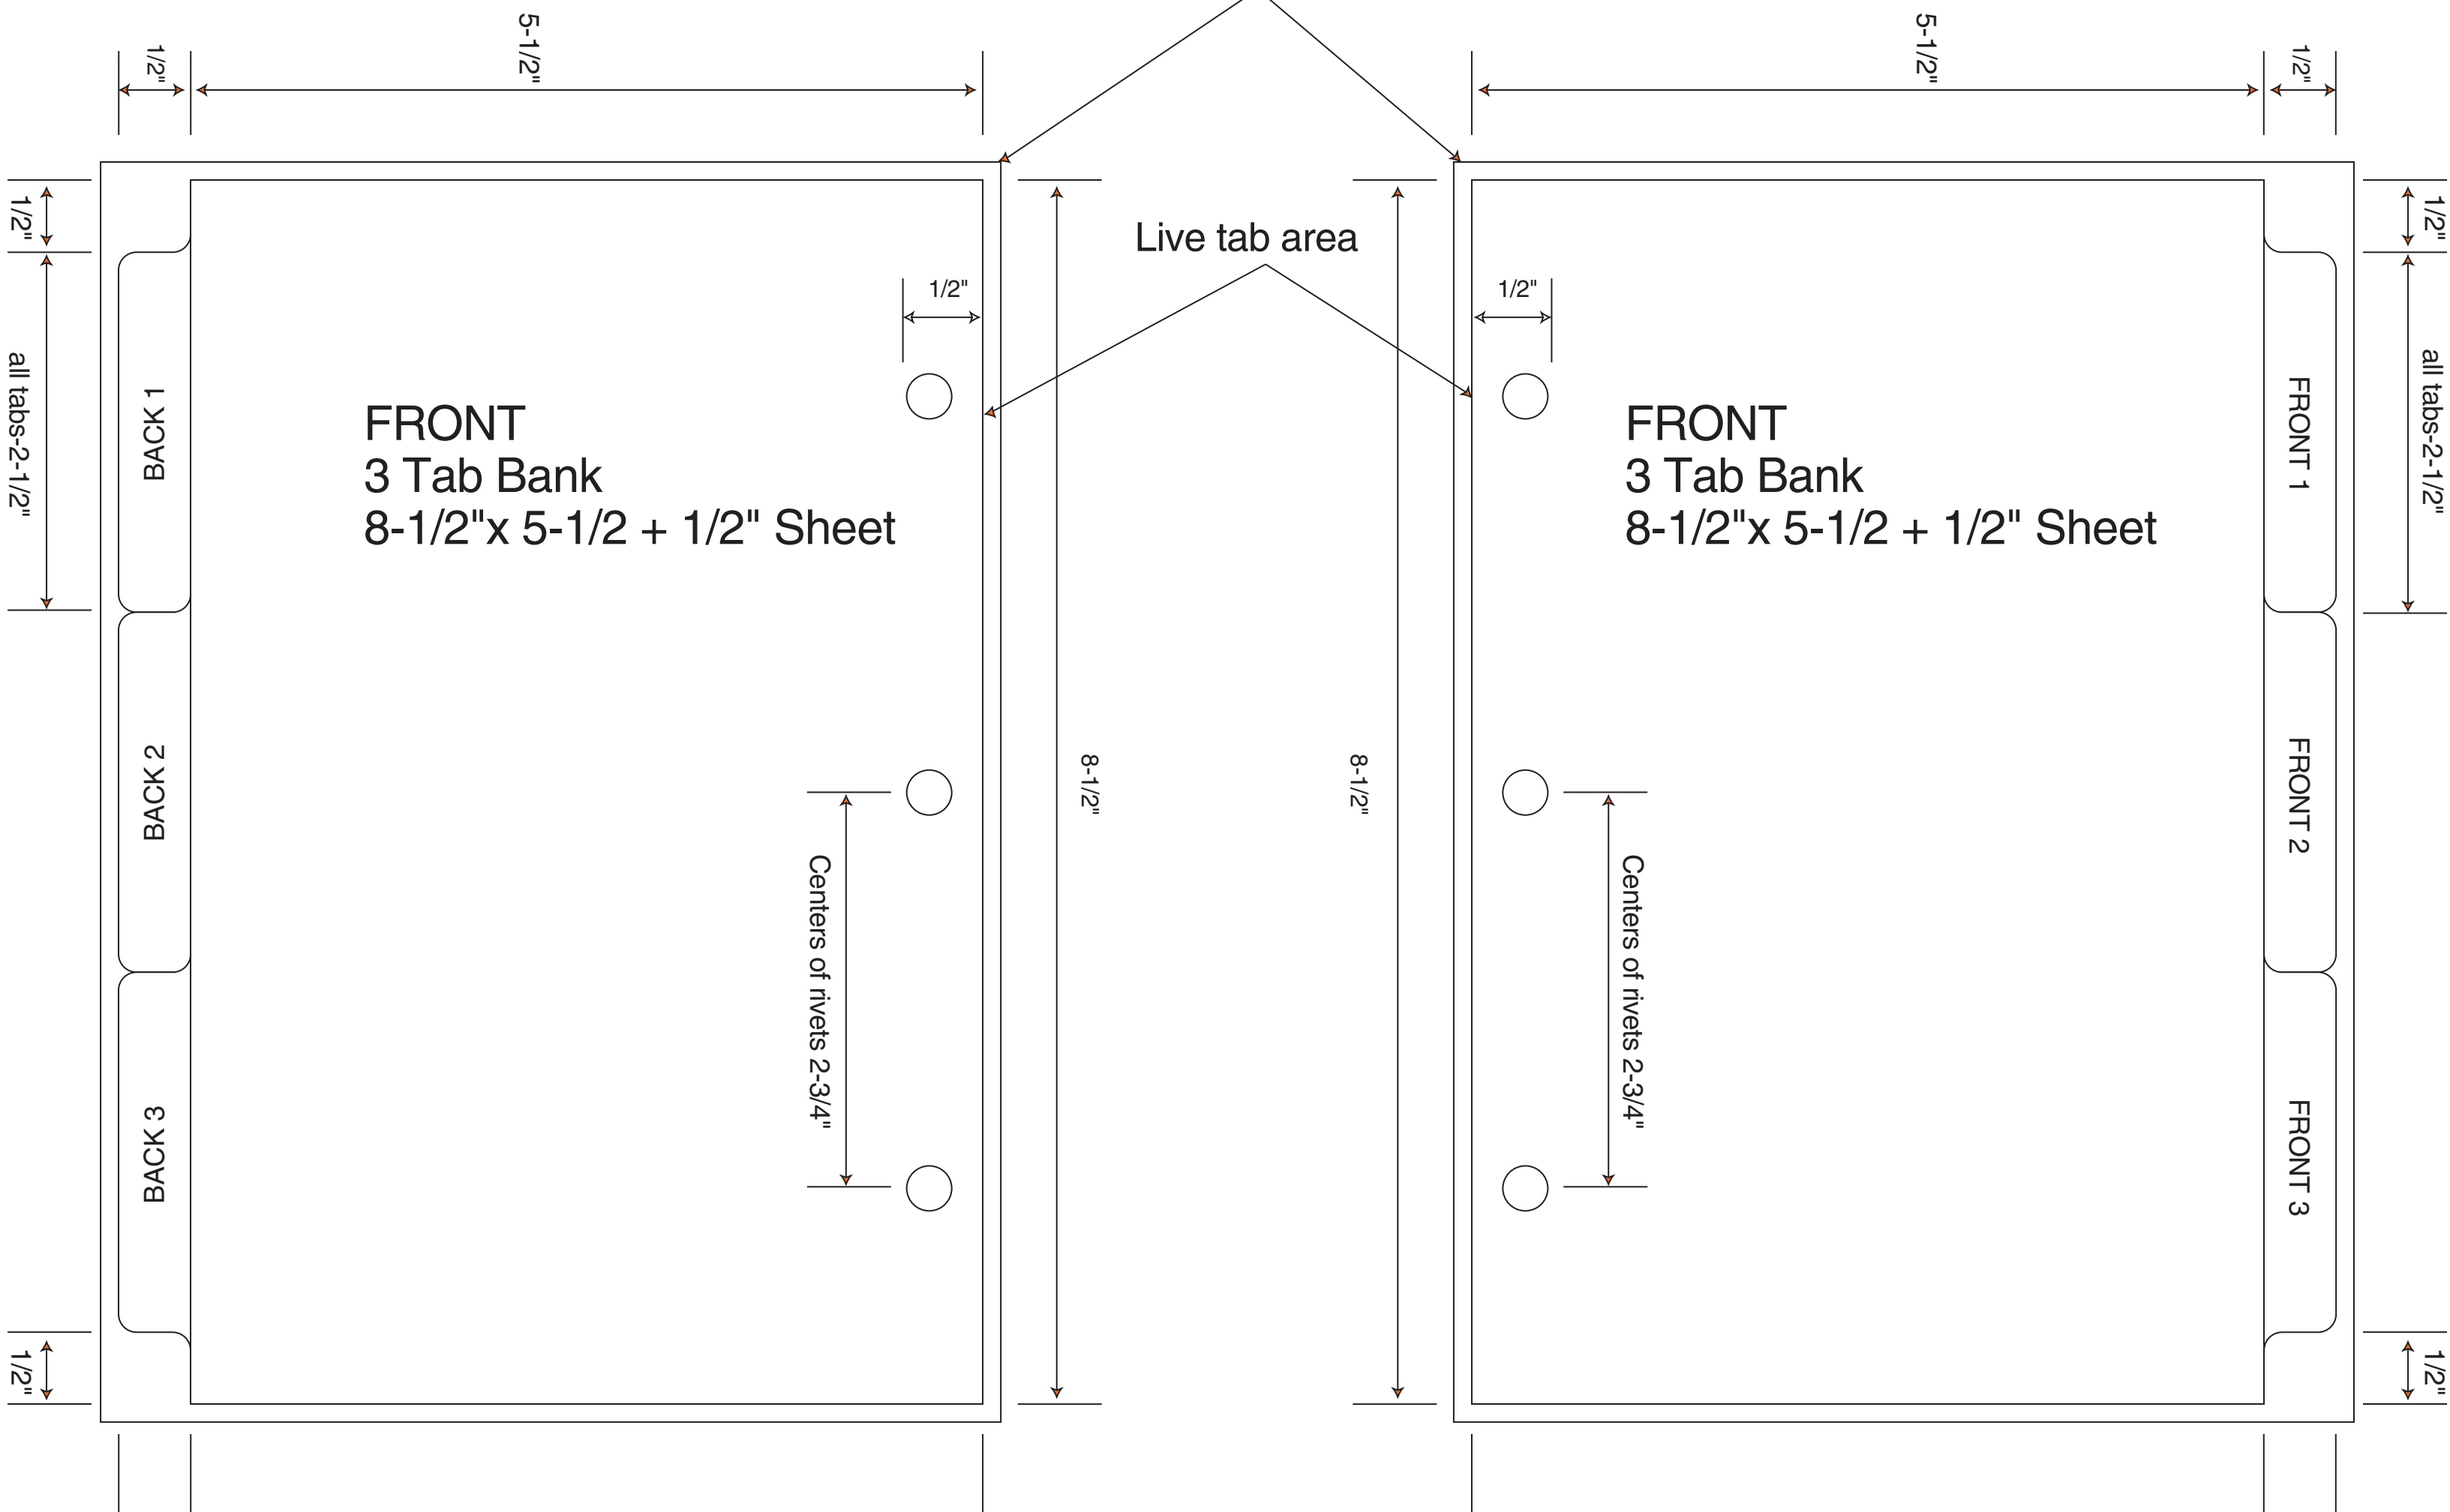

Extend bleeds 1/8" outside live area

FRONT
3 Tab Bank
8-1/2" x 5-1/2 + 1/2" Sheet

FRONT
3 Tab Bank
8-1/2" x 5-1/2 + 1/2" Sheet

Live tab area

BACK 1

BACK 2

BACK 3

FRONT 1

FRONT 2

FRONT 3

1/2"
all tabs-2-1/2"

1/2"

5-1/2"

5-1/2"

1/2"
all tabs-2-1/2"

1/2"

1/2"

1/2"

8-1/2"

8-1/2"

Centers of rivets 2-3/4"

Centers of rivets 2-3/4"