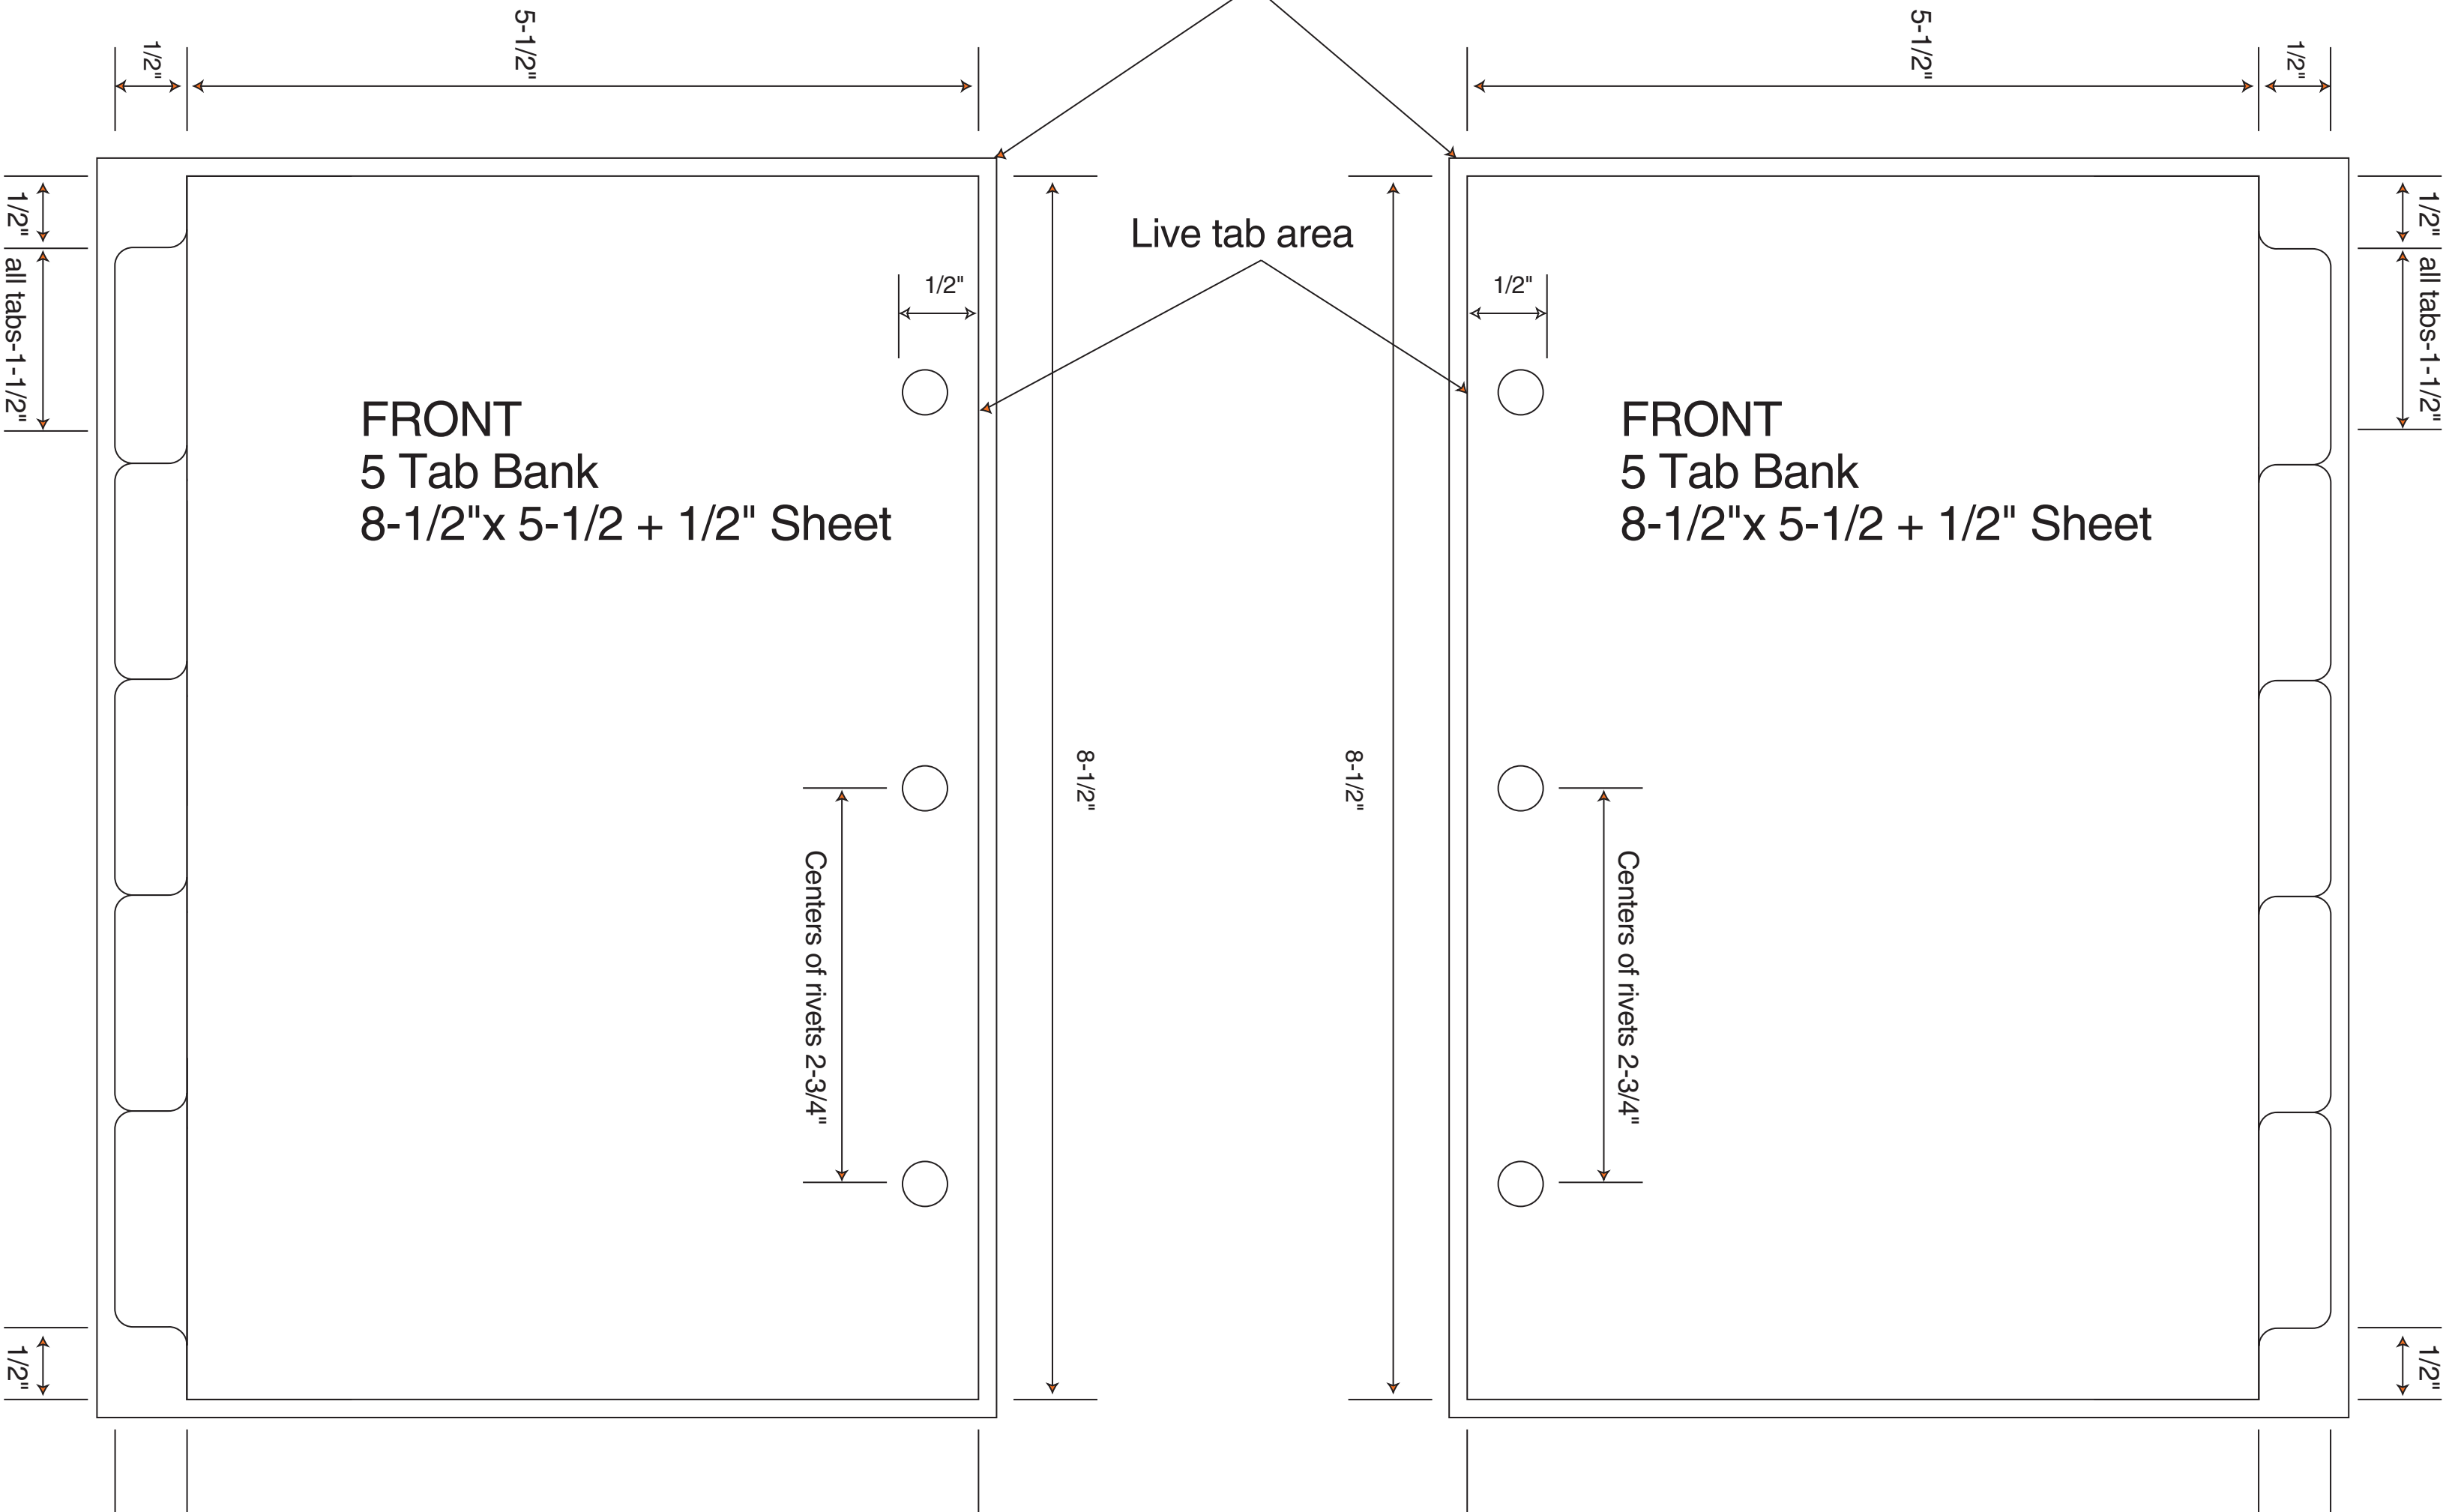

Extend bleeds 1/8" outside live area

FRONT
5 Tab Bank
8-1/2"x 5-1/2 + 1/2" Sheet

FRONT
5 Tab Bank
8-1/2"x 5-1/2 + 1/2" Sheet

Live tab area

Centers of rivets 2-3/4"

Centers of rivets 2-3/4"

8-1/2"

8-1/2"

1/2"

1/2"

5-1/2"

5-1/2"

1/2"

1/2"

1/2" all tabs-1-1/2"

1/2" all tabs-1-1/2"

1/2"

1/2"