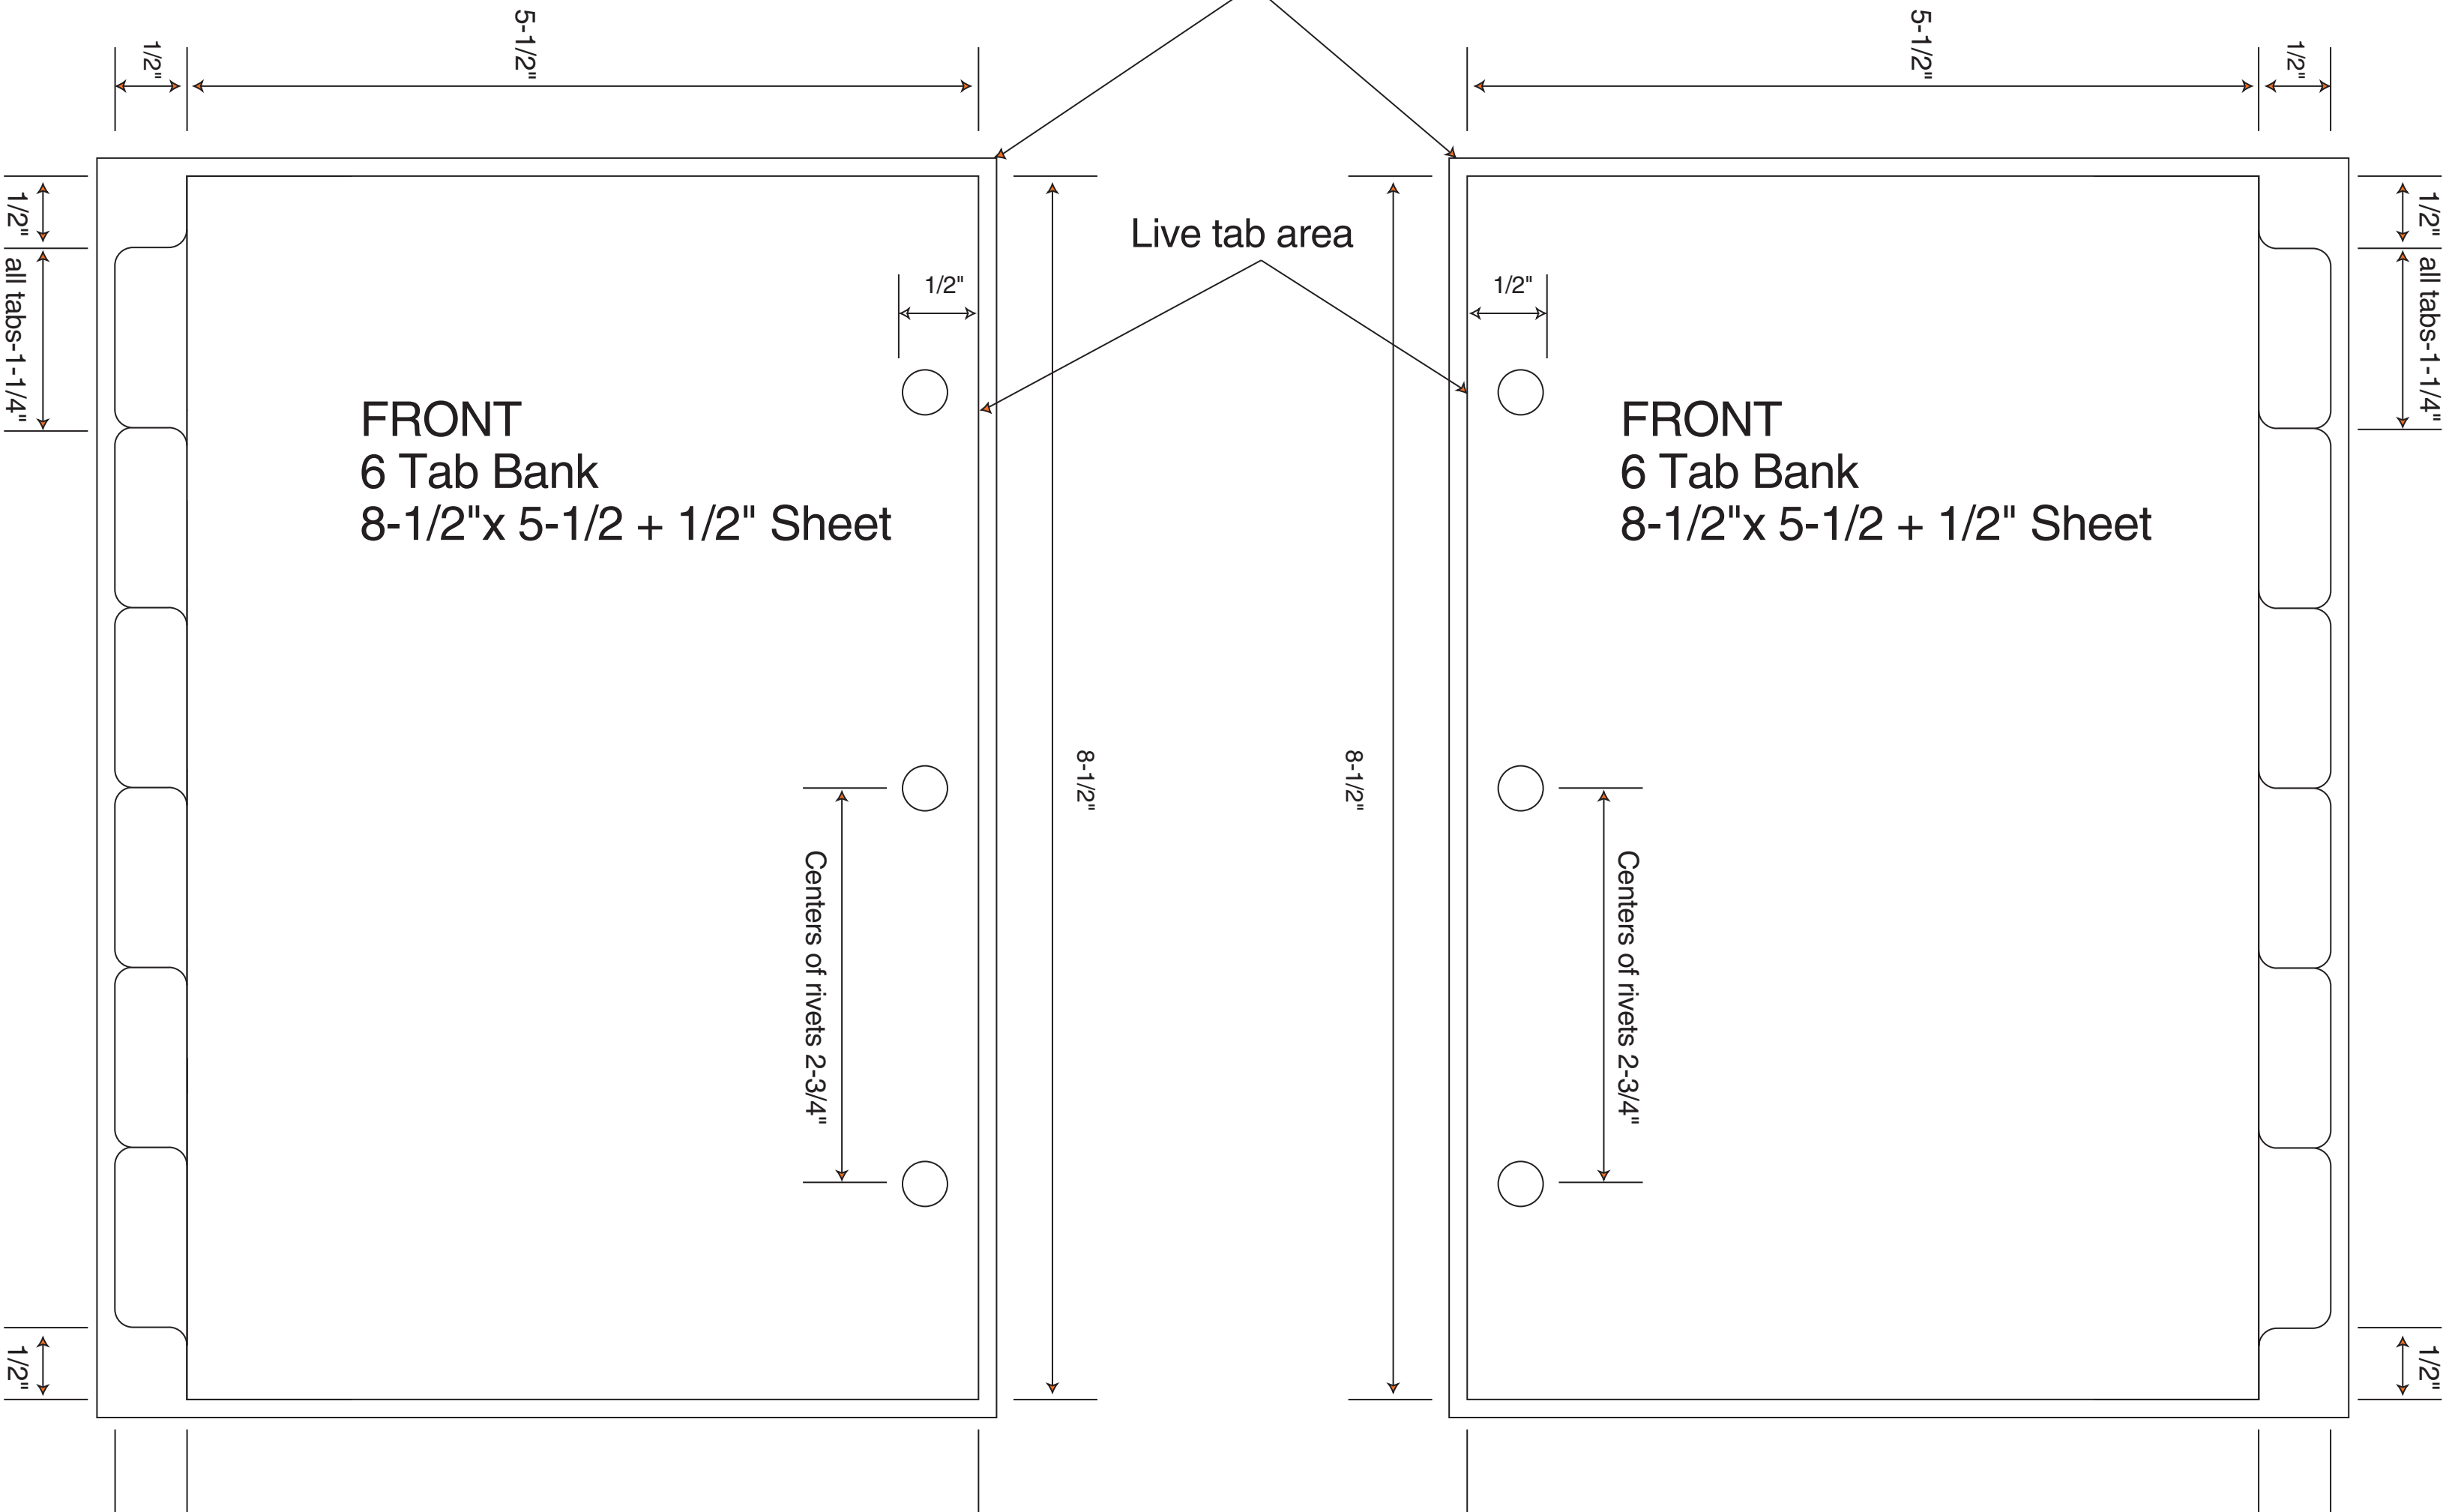

Extend bleeds 1/8" outside live area

FRONT  
6 Tab Bank  
8-1/2" x 5-1/2 + 1/2" Sheet

FRONT  
6 Tab Bank  
8-1/2" x 5-1/2 + 1/2" Sheet

Live tab area

Centers of rivets 2-3/4"

Centers of rivets 2-3/4"

1/2" all tabs-1-1/4"

1/2" all tabs-1-1/4"

1/2"

1/2"

1/2"

1/2"

5-1/2"

5-1/2"

1/2"

1/2"

8-1/2"

8-1/2"