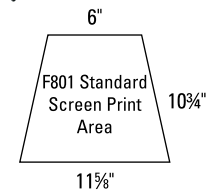

free setup

no promo codes

free setup

no promo codes