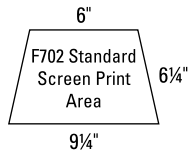

V6616 Poly Pro Deco Jr. Padfolio

Size: 7W x 9H

Imprint Area: 4.5W x 6H

**\$2.98**

100 piece minimum (C)  
1 color / 1 location screen print

black / gray white    royal / lime white    red / orange white

V6617 Poly Pro Nouveau Jr. Padfolio

Size: 7W x 9H

Imprint Area: 4.5W x 6H

**\$3.18**

100 piece minimum (C)  
1 color / 1 location screen print

circles black / gray    circles royal / lime    circles red / orange

plaid black / gray    plaid royal / lime    plaid red / orange

## FREE SETUP (\$50 value!)

Special Prices • No Promo Codes Needed

Save 33%

F702 Barrister Auto Open Folding Umbrella

Arc: 44", folds to 15"

**\$6.58**

12 piece minimum (C)  
1 color / 1 location screen print