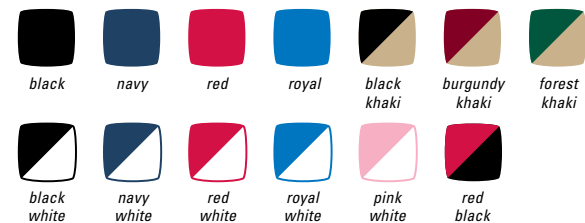

free setup

no promo codes

free setup

no promo codes