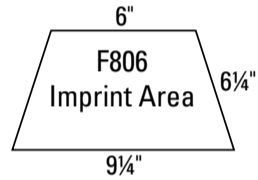

One WICKED DUO!

NEW

MonoGraFX™ Silhouette Auto Open Umbrella F806

Arc: 44", folds to 15"

Features:

- Striking hibiscus design
- Metal shaft, plastic handle

$7.78*
F806

WAS $10.²⁸
SAVE 24%

FREE setup

*25 minimum (C), 1 color / 1 location screen print

NEW

Poly Pro MonoGraFX™ Hobo Tote A819

Size: 17W x 19H x 4D

Imprint: 7W x 6H

Features:

- Lightweight polypropylene in updated hobo shape with stylistic hibiscus bloom
- Spacious 4" gusset

$2.69*
A819

WAS $4.¹⁰
SAVE 34%

FREE setup

*100 minimum (C), 1 color / 1 location screen print

Delivered in 2-4-6 DAYS.

ZIP SHIP! features our most popular decoration methods for each product category **DELIVERED IN 2-4-6 DAYS.**

Our **MAGICAL SAVINGS BROCHURE** features over 20 **ITEMS UNDER $10** and **OVER 10 ITEMS UNDER $5**, plus **FREE SETUPS.***

Expires 7.31.09