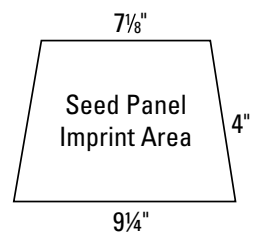

SHOW TIME...MARKET TIME...ANY TIME, *oh my!*

There's no place like **vitronic!**

NEW

Poly Pro MonoGraFX™ Sling Tote A813

Size: 12W x 14H x 3D

Imprint: 6W x 5H

Features:

- Economical, lightweight polypropylene in sling style with a breezy dandelion print
- 3W x 44L strap
- 3" gusset

$2.49*
A813

WAS $3.90
SAVE 36%

FREE setup

*100 minimum (C), 1 color / 1 location screen print

NEW

MonoGraFX™ Breeze Auto Open Umbrella F805

Arc: 44", folds to 15"

Features:

- Simple dandelion design floats airily across two panels
- Metal shaft, plastic handle

$7.78*
F805

WAS $10.28
SAVE 24%

FREE setup

*25 minimum (C), 1 color / 1 location screen print

Delivered in 2-4-6 DAYS.

ZIP SHIP! features our most popular decoration methods for each product category **DELIVERED IN 2-4-6 DAYS.**

Our **MAGICAL SAVINGS BROCHURE** features over 20 **ITEMS UNDER $10** and **OVER 10 ITEMS UNDER $5**, plus **FREE SETUPS.***

Expires 7.31.09