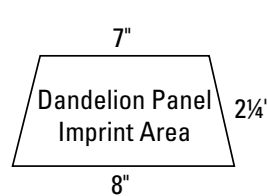

SHOW TIME...MARKET TIME...ANY TIME, *oh my!*

There's no place like **vitronic!**

NEW

Poly Pro MonoGraFX™ Sling Tote A813

Size: 12W x 14H x 3D

Imprint: 6W x 5H

Features:

- Economical, lightweight polypropylene in sling style with a breezy dandelion print
- 3W x 44L strap
- 3" gusset

$2.49*
A813

WAS $3.90
SAVE 36%

FREE setup

*100 minimum (C), 1 color / 1 location screen print

NEW

MonoGraFX™ Breeze Auto Open Umbrella F805

Arc: 44", folds to 15"

Features:

- Simple dandelion design floats airily across two panels
- Metal shaft, plastic handle

$7.78*
F805

WAS $10.28
SAVE 24%

FREE setup

*25 minimum (C), 1 color / 1 location screen print

Delivered in 2-4-6 DAYS.

ZIP SHIP! features our most popular decoration methods for each product category **DELIVERED IN 2-4-6 DAYS.**

Our **MAGICAL SAVINGS BROCHURE** features over 20 **ITEMS UNDER $10** and **OVER 10 ITEMS UNDER $5**, plus **FREE SETUPS.***

Expires 7.31.09