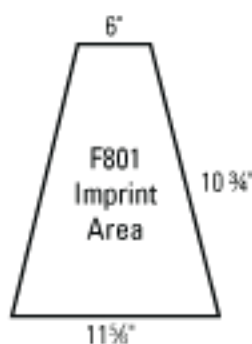

### Pro-Am Golf Umbrella F801

Arc: 60"

Features:

- Double ribbed frame for strength
- Metal shaft with wood handle

	25	50	100	250	500
F801 Pro-Am Golf	\$12.00	\$11.50	\$10.48	\$9.97	\$8.98 5C
Add'l Color	\$1.80	\$1.50	\$1.20	\$1.20	\$1.20 5C