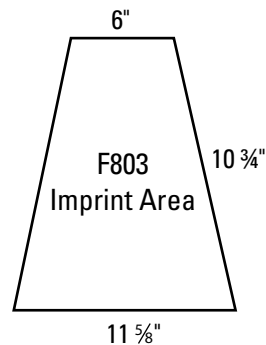

Our MAGICAL SAVINGS BROCHURE features over 20 ITEMS UNDER $10 and OVER 10 ITEMS UNDER $5, plus FREE SETUPS.*

Expires 7.31.09