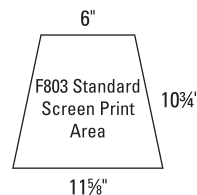

F803 Going-to-the-Beach Umbrella

F803 Going-to-the-Beach Umbrella

Arc: 62"

Features:

- Designed with pointed extension pole built into shaft
- Metal shaft, wood handle

\$13.99

25 pieces (C), 1 color / 1 location screen print

lime

orange

pink

Save
33%

A649 Life-of-the-Party Tub

A649 Life-of-the-Party Tub

Size: 11H x 13D

Imprint: 5W x 4H

Features:

- Holds 24 cans plus ice in an insulated tub
- PEVA liner

\$8.29

25 pieces (C), 1 color / 1 location Image Lock

royal

red

black

lime

pink

orange

Save
27%

A497 Canal Tote

A497 Canal Tote

Size: 16W x 14H x 4D

Imprint: 5W x 5H / front pocket

Features: