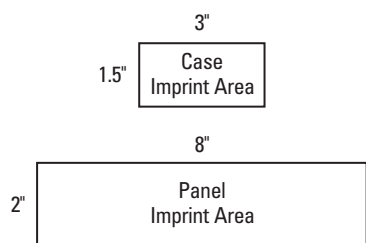

- 38" arc, 4-section shaft, manual open
- Mini 6" in length, folded
- Fabric purse case

Perfectly presented in an elegant gift box

polka dots

red

black

navy

magenta

leopard