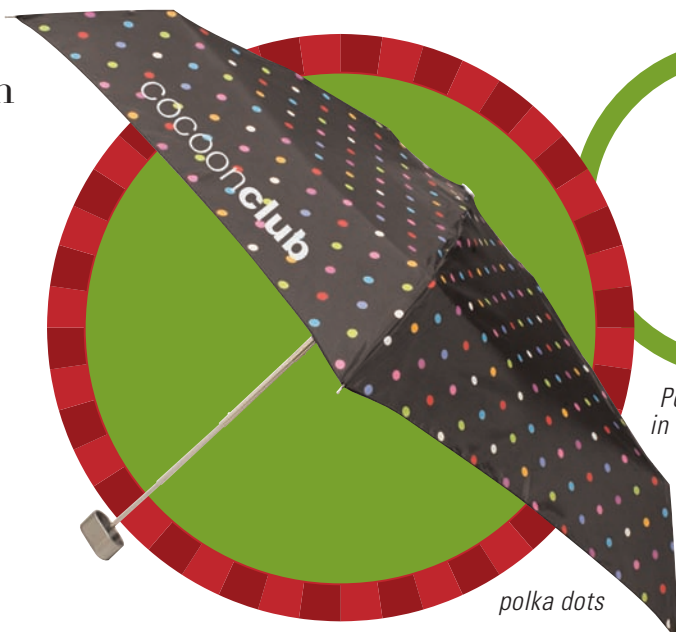

Brought to you exclusively from

**vitronic**  
PROMOTIONAL GROUP

**totes**

jingle  
brella™

Seasonal Holiday Selection

**totes**® jingle 'brella™

FT824

Features:

- 38" arc, 4-section shaft, manual open
- Mini 6" in length, folded
- Fabric purse case

Perfectly presented in an elegant gift box

polka dots

red

black

navy

magenta

leopard