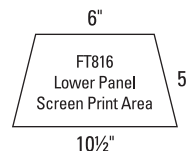

Rain or Shine... You're Covered!

FT816 totes® Stormbeater™ Auto Open Folding Umbrella

Arc: 55", folds to 19"

Features:

- Windproof double canopy resists inversion
- Extra large coverage
- Push button automatic open
- Rubber coated ABS handle
- Fabric and mesh case with cord lock closure

Screen Print	25	50	100	250	500
FT816	21.98	21.47	20.63	19.60	18.98 5C

FT818 totes® Eco 'brella™ Auto Open/Close Umbrella

Arc: 44", folds to 11"

Features:

- Canopy is made of 100% recycled PET plastic bottles
- Frame is made of 70% recycled material
- Handle is made from bamboo, a renewable resource
- Fabric certified free of environmentally harmful substances
- totes® patented wide tie strap
- Single panel and wide tie strap are printed with "70% Recycled" message
- Auto open/close