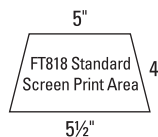

Screen Print	25	50	100	250	500
FT816	21.98	21.47	20.63	19.60	18.98 5C

FT818 totes® Eco 'brella™ Auto Open/Close Umbrella

Arc: 44", folds to 11"

Features:

- Canopy is made of 100% recycled PET plastic bottles
- Frame is made of 70% recycled material
- Handle is made from bamboo, a renewable resource
- Fabric certified free of environmentally harmful substances
- totes® patented wide tie strap
- Single panel and wide tie strap are printed with "70% Recycled" message
- Auto open/close

Screen Print	25	50	100	250	500
FT818	22.98	22.47	21.63	20.60	19.98 5C

FT822 totes® Automatic Stick Umbrella

Arc: 48"

Features:

- Classic stick umbrella with extra large coverage
- Wood shaft
- Curved wood handle
- Push button automatic open