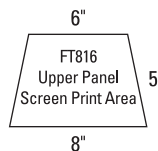

Rain or Shine... You're Covered!

FT816 totes® Stormbeater™ Auto Open Folding Umbrella

Arc: 55", folds to 19"

Features:

- Windproof double canopy resists inversion
- Extra large coverage
- Push button automatic open
- Rubber coated ABS handle
- Fabric and mesh case with cord lock closure

Screen Print	25	50	100	250	500
FT816	21.98	21.47	20.63	19.60	18.98 5C

FT818 totes® Eco 'brella™ Auto Open/Close Umbrella

Arc: 44", folds to 11"

Features:

- Canopy is made of 100% recycled PET plastic bottles
- Frame is made of 70% recycled material
- Handle is made from bamboo, a renewable resource
- Fabric certified free of environmentally harmful substances
- totes® patented wide tie strap
- Single panel and wide tie strap are printed with "70% Recycled" message
- Auto open/close

Screen Print	25	50	100	250	500
FT818	22.98	22.47	21.63	20.60	19.98 5C

FT822 totes® Automatic Stick Umbrella

Arc: 48"

Features:

- Classic stick umbrella with extra large coverage
- Wood shaft
- Curved wood handle
- Push button automatic open